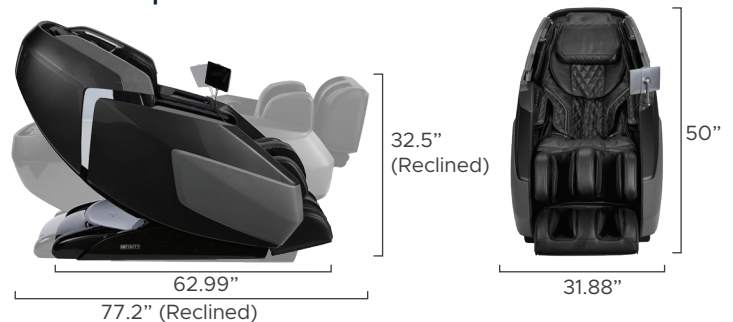

Infinity Imperial® Syner-D® Massage Chair

Features

- Syner-D® tandem back mechanisms mimic the human hands of two masseuses, in choreographed rhythm from your neck to your glutes.
- Flexing L-Track for superior stretching
- Complete Calf™ Kneading & Oscillation
- Total Sole Reflexology Foot Rollers
- Intelligent Voice Command + Control
- Wireless Charging Pad + USB Charging Port
- MyMassage™ Memory programs
- Zero Wall Fit™ Space-Saving Technology
- Quick Access Control Panel + Joystick Control
- TrueFit™ Body Scanning + Footrest Extension
- SoothMe™ Sound Therapy
- Intersound Technology with Premium Bluetooth® Speakers
- Chromotherapy Lights
- Soothing Lumbar heat

Wired Tablet Controller

Quick Access Panel

Massage Regions

Ideal Height & Weight

Product Specifications

Back Mechanism	Track Type/Length	Heat Zones	Sensors
Syner-D	Flex-L Track / 49"	Lumbar + Calf Heat	<ul style="list-style-type: none"> • TrueFit™ Body Scan • TrueFit™ Footrest Extension
Airbags/Cells	Recline	Zero Wall Clearance	Warranty
32 / 66	2 Levels Zero Gravity	2"	Infinity Care 5 Year Limited Warranty