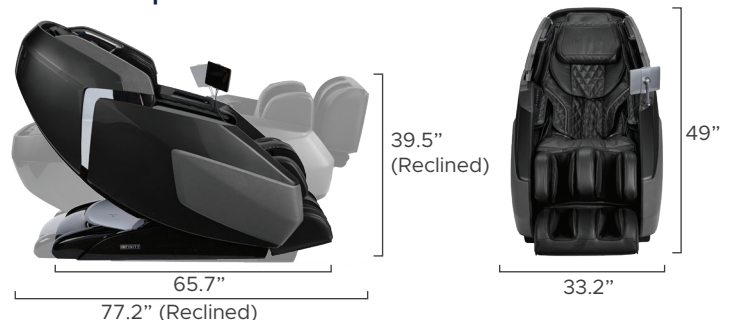

Product Specifications

INFINITY®

(603) 910-5000
www.infinitymassagechairs.com