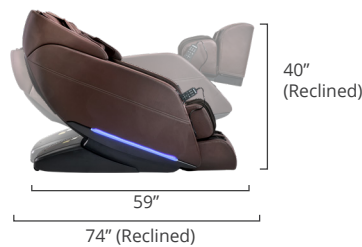

Product Specifications

KYOTA®

1-800-242-0761
www.kyotamassagechairs.com