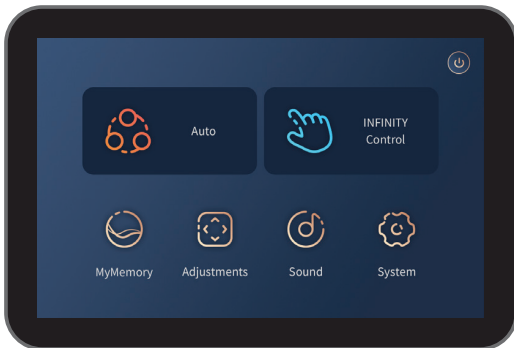

Infinity Circadian™ Syner-D® Massage Chair

Brown/Black

Black/Gray

12 Auto Programs

Wired Tablet Controller

Quick Access Panel

Features

- Syner-D® tandem back mechanisms mimic the human hands of two masseuses, in choreographed rhythm from your neck to your glutes.
- Total Sole Reflexology Triple Foot Rollers
- Zero Wall Fit™ Space-Saving Technology
- Truefit™ Body Scanning
- Intelligent Voice Command + Control
- SoothMe™ Sound Therapy and Premium Bluetooth® speakers
- MyMassage™ Memory programs
- Tuina Calf Massage
- Automatic Footrest Extension
- Chromotherapy Lights
- Flexing L-Track for superior stretching
- Soothing Lumbar and Calf heat
- USB Charging Port

Dual Back Mechanism

Flex-Track

Tablet Controller

Complete Custom Control

Massage Regions

Ideal Height & Weight

Product Specifications

Back Mechanism	Track Type/Length	Heat Zones	Sensors
Syner-D®	Flex-L Track / 49"	Lumbar + Calf Heat	<ul style="list-style-type: none"> • Truefit™ Body Scan • Truefit™ Foot Extension
Airbags/Cells	Recline	Zero Wall Clearance	Warranty
38 / 72	2 Levels Zero Gravity	↳ 2"	Infinity Care 5 Year Limited Warranty