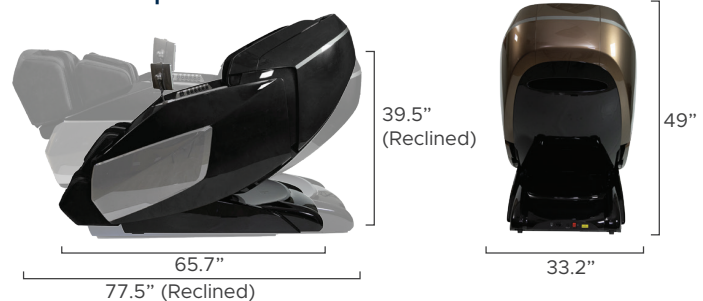

Infinity Circadian™ Syner-D® Massage Chair

Brown/Black

Black/Gray

12 Auto Programs

Wired Tablet Controller

Quick Access Panel

Features

- Syner-D® tandem back mechanisms mimic the human hands of two masseuses, in choreographed rhythm from your neck to your glutes.
- Total Sole Reflexology Triple Foot Rollers
- Zero Wall Fit™ Space-Saving Technology
- Truefit™ Body Scanning
- Intelligent Voice Command + Control
- SoothMe™ Sound Therapy and Premium Bluetooth® speakers
- MyMassage™ Memory programs
- Tuina Calf Massage
- Automatic Footrest Extension
- Chromotherapy Lights
- Flexing L-Track for superior stretching
- Soothing Lumbar and Calf heat
- USB Charging Port

Dual Back Mechanism

Flex-Track

Tablet Controller

Complete Custom Control

Massage Regions

Ideal Height & Weight

Product Specifications

Back Mechanism	Track Type/Length	Heat Zones	Sensors
Syner-D®	Flex-L Track / 49"	Lumbar + Calf Heat	<ul style="list-style-type: none"> • Truefit™ Body Scan • Truefit™ Foot Extension
Airbags/Cells	Recline	Zero Wall Clearance	Warranty
38 / 72	2 Levels Zero Gravity	↳ 2"	Infinity Care 5 Year Limited Warranty