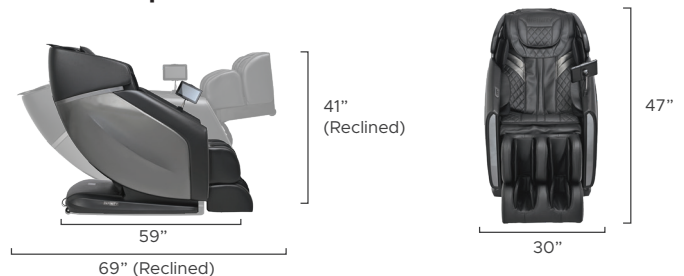

Infinity Mosaic 4D Massage Chair

Gray/Black

Bronze/Brown

16 Auto Programs

Wired Tablet Controller

Quick Access Panel

Features

- 4D back massage mimics deep tissue massage of human hands
- Dual Reflexology Foot Rollers
- 2 Levels of Weightless Zero Gravity Recline
- Zero Wall Fit™ Space-saving Technology
- Premium Bluetooth® Speakers
- SootheMe™ Sound Therapy
- Kneading Calf Rollers
- Touch Screen Tablet controller
- Quick Access Control Panel
- Soothing Lumbar Heat Loosens Muscles
- TrueFit™ Body Scanning

Touch Screen Tablet Controller

Dual Reflexology Foot Rollers

Quick Access Control Panel

Kneading Calf Rollers

Massage Regions

Ideal Height & Weight

Product Specifications

Back Mechanism	Track Type/Length	Heat Zones	Sensors
4D	L Track / 44"	SSS Lumbar	• TrueFit™ Body Scan
Airbags/Cells	Recline	Zero Wall Clearance	Warranty
16 / 26	<i>Zero Gravity</i> 2 levels	6"	Infinity Care 5 Year Limited Warranty