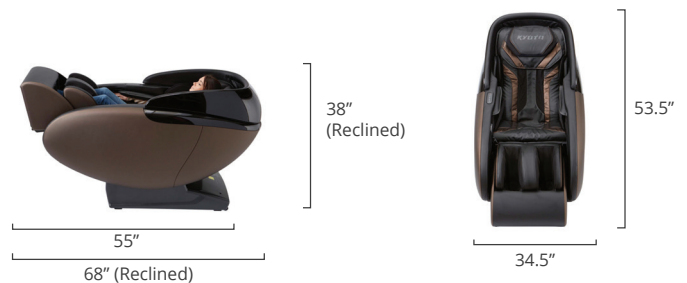

Kyoto M680 Kaizen 3D/4D Massage Chair

Black

Brown

10 Auto Programs

Wired Controller

| | |
|----------------------------|---|
| Back Mechanism | Track Type/Length |
| 3D/4D | L Track / 41" |
| Airbags/Cells | Recline |
| 20 / 46 | Zero Gravity 3 levels |
| Heat Zones | Sensors |
| Back, Arms and Feet | • TrueFit™ Body Scan • TrueFit™ Footrest Extension |
| Zero Wall Clearance | Warranty |
| 2" | Kyoto Promise 4 Year Limited Warranty |

Features

- 3D/4D back massage mimics deep tissue massage of human hands
- Extra Long 6-node back massage mechanism for maximum coverage
- Industry 1st kneading arm and palm mechanisms
- Triple heat in Back, Arms and Feet
- Advanced calf kneading with calf rollers and foot rollers; auto-extension for the perfect fit.
- Space saving, slide forward design

Arm Kneading Mechanism

Kneading Calf

Quick access control panel

Massage Regions

Ideal Height & Weight

Product Specifications

KYOTA

1-800-242-0761
www.kyotamassagechairs.com