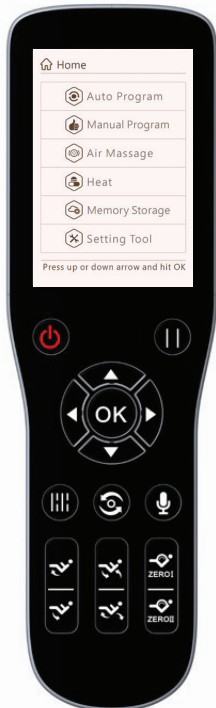

Kyoto Genki M380 Massage Chair

Black/Black

Brown/Brown

Features

- 360°, 4 node massage robot performs, kneading, tapping, kneading with tapping, shiatsu and knocking
- 12 fully automatic programs, 12 plus 3 MyMemory programs
- Full manual control including air intensity, foot roller on/off and targeted zone massage mapping
- One touch Zero Gravity mode to relieve spinal pressure
- Lumbar heat to warm up muscles for enhanced massage
- Total Sole Reflexology with triple shiatsu rollers per foot and Calf Roller Reflexology to soothe aching muscles.
- Chromotherapy lights
- MyMassage program memory
- USB charging port
- Intelligent voice command + control

Zero Gravity

Kneading + Oscillating calf

Bluetooth Speakers

Massage Regions

12 Auto Programs

Wired Controller

Back Mechanism	Track Type/Length
2D	L Track / 43"
Airbags/Cells	Recline
24 / 34	Zero Gravity Inversion
Heat Zones	Smart Fit
Lumbar	Smart Body Scan
Zero Wall Clearance	Warranty
2"	Kyoto Promise 4 Year Limited Warranty

Ideal Height & Weight

Product Specifications

Minimum Door and Hall Width: 31" (without arm panels)