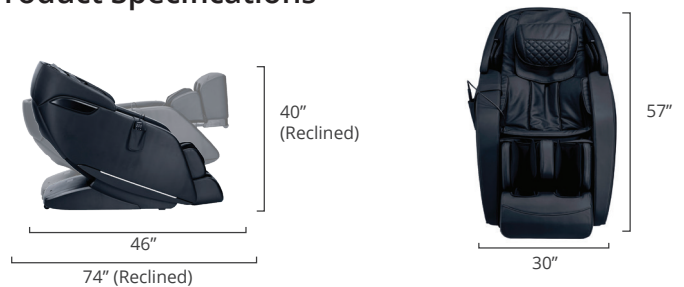

Kyoto Genki M380 Massage Chair

Black/Black

Brown/Brown

Features

- 360°, 4 node massage robot performs, kneading, tapping, kneading with tapping, shiatsu and knocking
- 12 fully automatic programs, 12 plus 3 MyMemory programs
- Full manual control including air intensity, foot roller on/off and targeted zone massage mapping
- One touch Zero Gravity mode to relieve spinal pressure
- Lumbar heat to warm up muscles for enhanced massage
- Total Sole Reflexology with triple shiatsu rollers per foot and Calf Roller Reflexology to soothe aching muscles.
- Chromotherapy lights
- MyMassage program memory
- USB charging port
- Intelligent voice command + control

Zero Gravity

Kneading + Oscillating calf

Bluetooth Speakers

Massage Regions

12 Auto Programs

Wired Controller

Back Mechanism	Track Type/Length
2D	L Track / 43"
Airbags/Cells	Recline
24 / 34	Zero Gravity Inversion
Heat Zones	Smart Fit
Lumbar	Smart Body Scan
Zero Wall Clearance	Warranty
2"	Kyoto Promise 4 Year Limited Warranty

Ideal Height & Weight

Product Specifications

Minimum Door and Hall Width: 31" (without arm panels)