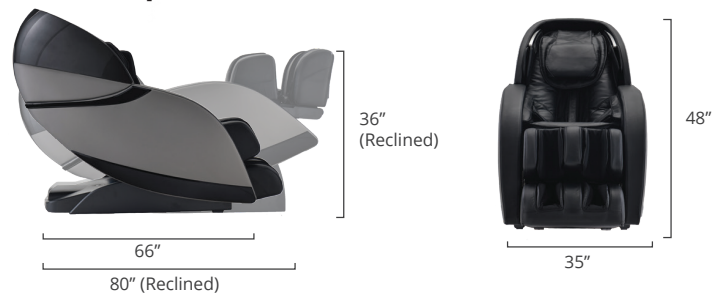

Product Specifications

KYOTA

1-800-242-0761
www.kyotamassagechairs.com