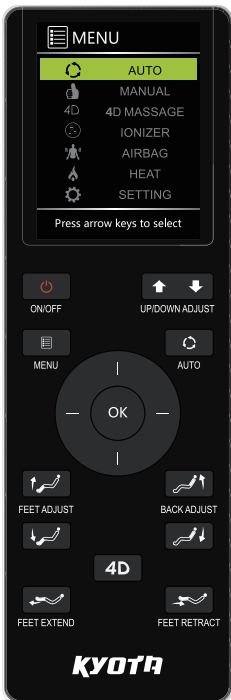

## Features

- 4D back massage mimics deep tissue massage of human hands
- Total Sole Foot Reflexology Rollers
- Zero Wall Fit™ Space-Saving Technology
- TrueFit™ Body Scanning + Footrest Extension
- Intelligent Voice Command + Control
- Premium Bluetooth speakers
- MyMassage™ Memory programs
- Complete Calf™ Kneading + Oscillation
- Automatic Footrest Extension
- Soothing Lumbar heat
- USB Charging Station
- Integrated Air Ionizer

Complete Calf™  
Kneading + Oscillation

Intelligent Voice  
Command + Control

Integrated Air Ionizer

## 9 Auto Programs

Wired Controller