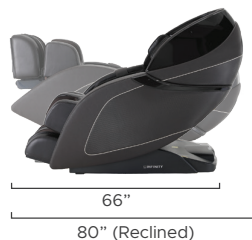

36"
(Reclined)