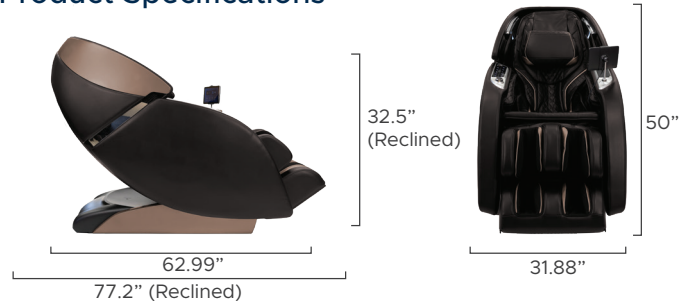

Product Specifications

INFINITY®

(603) 910-5000
www.infinitymassagechairs.com