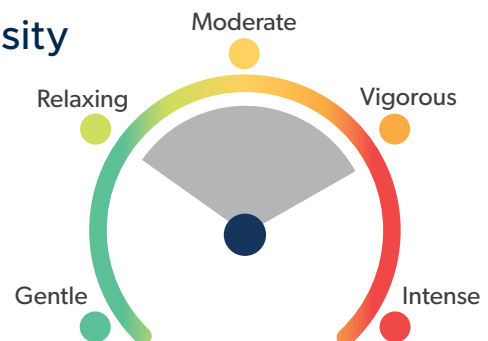

Infinity Share Chair

Features

- Commercial grade
- Deep penetrating S-track massage
- Programmable pricing from \$1 to \$5 per massage
- Airbag compression throughout the calves
- US dollar bill validator
- Rich synthetic leather is easy to clean

US \$
Bill Validator

S-track

Product Specifications

Massage Regions

Neck

Back

Shoulders

Hips & Glutes

Calves

Ideal Height & Weight

Intensity

INFINITY[®]

603-910-5000
www.infinitymassagechairs.com