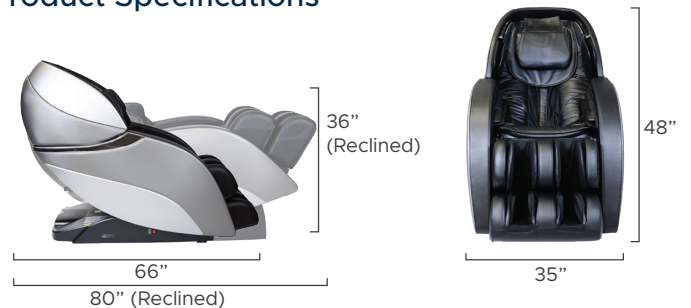

Infinity Gen Max™ 4D Massage Chair

Gray/Black

Gray/Dark Brown

Brown/Tan

Features

- 4D massage mimics deep tissue massage of human hands
- Super long 49" L-track reaches from your neck to your glutes
- Triple roller Total Sole Reflexology™ foot massage
- TrueFit™ body scanning + footrest extension
- Spinal correction & decompression stretch
- Unique seat airbags perform waist twist
- 4 node traveling back mechanism delivers shiatsu, kneading, tapping, and knocking massage techniques
- Relaxing metronome-based rocking motion
- Premium Bluetooth Speakers & Soothme™ Sound Therapy
- Auto Program Voice demo
- iOS & Android app

Zero Wall Fit™
Space-Saving
Technology

Complete Calf™
Kneading &
Oscillating

Premium
Bluetooth
Speakers

iOS/Android
App

12 Auto Programs

Wired Controller

Back Mechanism	Track Type/Length
4D	L Track / 49"
Airbags/Cells	Recline
32 / 64	<i>Zero Gravity</i> 2 Levels
Heat Zones	Sensors
Lumbar Heat	<ul style="list-style-type: none"> • TrueFit™ Body Scan • TrueFit™ Foot Extension • Adjustable Shoulder Airbags
Zero Wall Clearance	Warranty
2"	Infinity Care 5 Year Limited Warranty

Massage Regions

Ideal Height & Weight

Product Specifications

INFINITY

603-910-5000
www.infinitymassagechairs.com