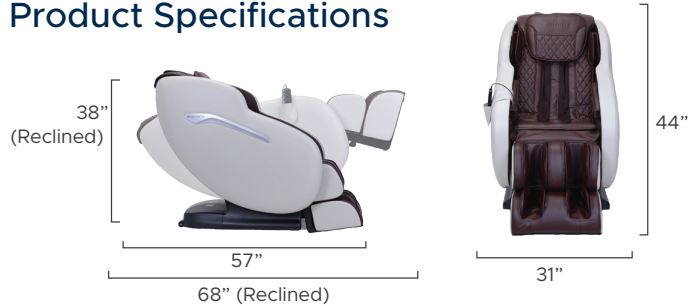

Infinity Aura Massage Chair

Features

- L-track reaches from our neck to our glutes
- 4 node traveling back mechanism delivers shiatsu, kneading, knocking, kneading & knocking, and tapping massage techniques
- Premium Bluetooth Speakers
- Soothing lumbar heat loosens muscles
- Rollers in soles provide reflexology massage
- Spinal correction & decompression stretch
- Full-body airbag compression massage
- TrueFit™ body scan customizes the massage to the user

Black/Black

Black/Brown

Cream/Brown

L-Track Reaches Glutes

Phone & Remote Pocket Holder

Bluetooth Speakers

6 Auto Programs

Wired Controller

Back Mechanism	Track Type/Length
2D	L Track/36"
Airbags/Cells	Recline
12 / 22	Zero Gravity
Heat Zones	Sensors
 • Lumbar	• TrueFit™ Body Scan
Zero Wall Clearance	Warranty
 5"	Infinity Care 5 Year Limited Warranty

Massage Regions

Ideal Height & Weight

Product Specifications

INFINITY

603-910-5000
www.infinitymassagechairs.com