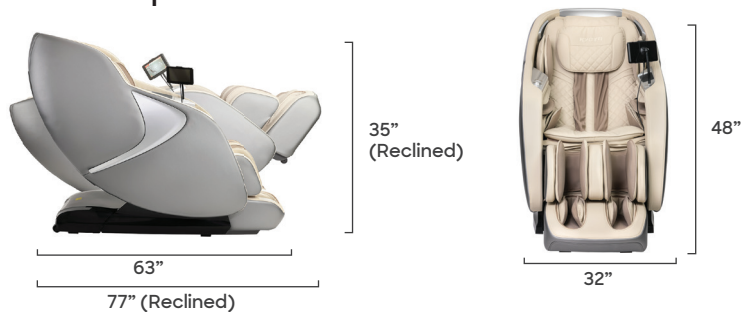

Product Specifications

KYOTA

1-603-910-5333
www.kyotamassagechairs.com