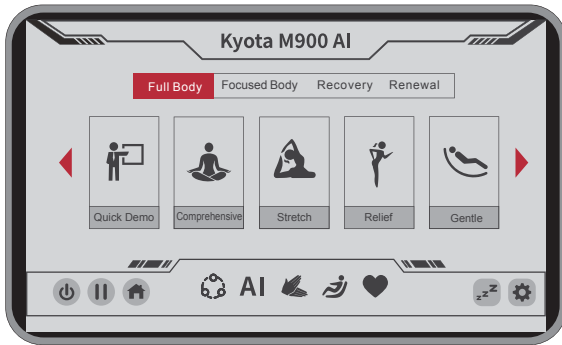

Kyoto Hatsumeï M900 AI 4D Massage Chair

Gray/Tan

Dark Brown

20 Auto Programs

Wired Tablet Controller

Quick Access Panel

Features

- Touch Screen Tablet Controller
- 4D back massage mimics deep tissue massage of human hands
- Dual Foot Reflexology Rollers
- Calf Oscillation
- Zero Wall Fit™ Space-Saving Technology
- AI Custom Massage Generator
- Advanced AI Truefit™ Body Scanning
- Intelligent Voice Command + Control
- Bluetooth speakers
- My Favorite Memory Programs
- Soothing Lumbar heat

Calf Oscillation

Intelligent Voice Command + Control

Dual Foot Reflexology Rollers

AI Custom Massage Generator

Massage Regions

Ideal Height & Weight

Back Mechanism	Track Type/Length	Heat Zones	Sensors
4D	L Track / 44"	Lumbar Heat	<ul style="list-style-type: none"> Advanced AI Body Scan Mechanical Foot Extension
Airbags/Cells	Recline	Zero Wall Clearance	Warranty
28 / 56	3 Levels Zero Gravity	2"	Kyoto Promise 4 Year Limited Warranty