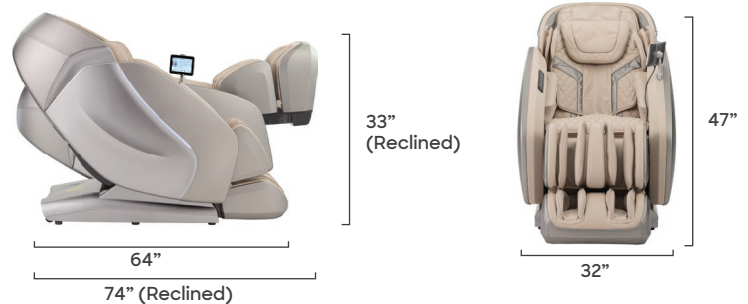

Product Specifications

KYOTA

1-603-910-5333
www.kyotamassagechairs.com