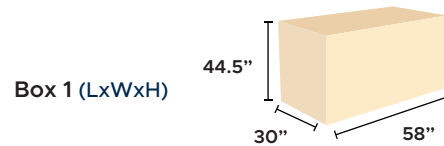

Carton Dimensions

Specifications

Hip Width: 20"

Shoulder Width: 24"

Back Mechanism	Track Type/Length	Heat Zone	Ideal Height/Weight
2D	L Track /47"	Lumbar	5'2" - 6'2" 300lbs MAX
Airbags/Aircells	Recline	Wall Clearance	Warranty
14 / 30	2 Levels Zero Gravity	9.5"	Infinity Care Max 5 Year Limited Warranty