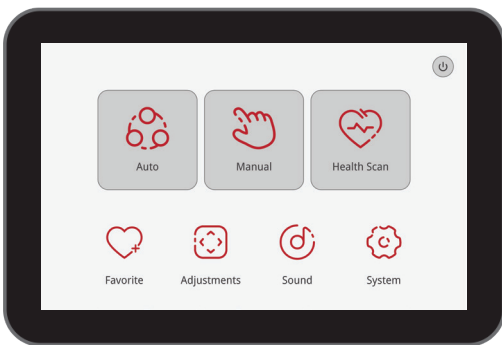

## Features

- Dual Back Massage Mechanisms
- 8" Touch Screen Tablet
- 12 Auto Programs
- Zero Wall Fit® Space-Saving Technology
- TrueFit® Body Scanning
- Airbag Compression Therapy
- Intelligent Voice Command + Control
- Health Scan + Sensor
- Meditation Programs
- SootheMe® Sounds
- Bluetooth® Speakers
- Weightless Zero Gravity Recline
- Back & Feet Heat
- Lumbar Cooling
- Dual Sole Reflexology Foot Rollers
- Wireless Charging Pad & USB Charging Port

Greige / Beige

Brown / Dark Brown

8" Touch Screen Tablet

Intelligent Voice Command + Control

Zero Wall Fit® Space-Saving Tech

Bluetooth® Speakers

## Massage Regions

## Carton Dimensions

Box 1 (LxWxH)

8" Touch Screen Tablet **12** Auto Programs Quick Access Panel

Back Mechanism	Track Type/Length	Temp Control	Ideal Height/Weight
<b>4D</b>	L Track /44"	Back & Feet Heat Lumbar Cooling	5'0" - 6'5" 300lbs MAX
Airbags/Cells	Recline	Zero Wall Clearance	Warranty
14 / 36	<b>2 Levels</b> Zero Gravity	<b>4"</b>	Kyoto Promise <b>4</b> Year Limited Warranty