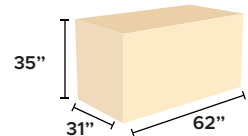

Konbi M728 DualPro 4D Massage Chair

Features

- Dual Back Massage Mechanisms
- 8" Touch Screen Tablet
- 12 Auto Programs
- Zero Wall Fit® Space-Saving Technology
- TrueFit® Body Scanning
- Airbag Compression Therapy
- Intelligent Voice Command + Control
- Health Scan + Sensor
- Meditation Programs
- SootheMe® Sounds
- Bluetooth® Speakers
- Weightless Zero Gravity Recline
- Back & Feet Heat
- Lumbar Cooling
- Dual Sole Reflexology Foot Rollers
- Wireless Charging Pad & USB Charging Port

Massage Regions

Carton Dimensions

Box 1 (LxWxH)

8" Touch Screen Tablet **12** Auto Programs Quick Access Panel

Back Mechanism	Track Type/Length	Temp Control	Ideal Height/Weight
4D	L Track /44"	Back & Feet Heat Lumbar Cooling	5'0" - 6'5" 300lbs MAX
Airbags/Cells	Recline	Zero Wall Clearance	Warranty
14 / 36	2 Levels Zero Gravity	4"	Kyoto Promise 4 Year Limited Warranty

Specifications

Hip Width: 20"

Shoulder Width: 24.5"

KYOTA

(603) 910-5333
www.kyotamassagechairs.com

v2.1