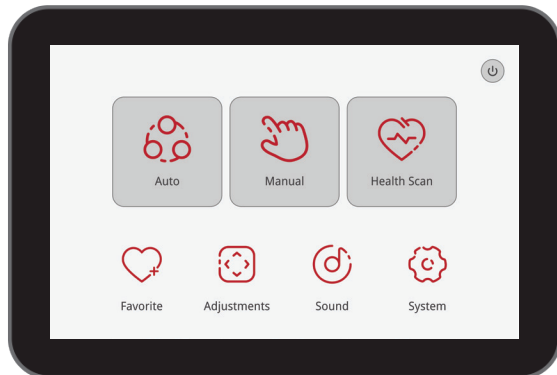

Kizuna M688 Massage Chair

Features

- 7" Touch Screen Tablet
- Dual Back Mechanisms
- Health Sensor & Scanning
- Smart AI Massage + Body Scan
- Zero Wall Fit® Space-Saving Technology
- Intelligent Voice Command + Control
- Bluetooth® Speakers
- Dual Sole Reflexology Foot Rollers
- Meditation Programs
- Wireless Charging Pad + USB Charging Port
- Manual Massage Settings & Adjustments
- 12 Auto Programs
- Quick Access Control Panel
- Soothing Lumbar Cooling
- Gentle Back & Calf Heat

Touch Screen Tablet

Intelligent Voice Command + Control

Zero Wall Fit® Space-Saving Tech

Bluetooth® Speakers

Black / Black

Brown / Gray

Touch Screen Tablet **12** Auto Programs

Quick Access Control Panel

Massage Regions

Carton Dimensions

Box 1 (LxWxH)

| Back Mechanism | Track Type/Length | Heat Zones | Ideal Height/Weight |
|----------------|---------------------------------|------------------------------------|---|
| 2D | L Track/44" | Back & Calf Heat Lumbar Cooling | 5'0" - 6'5" 300lbs MAX |
| Airbags/Cells | Recline | Zero Wall Clearance | Warranty |
| 14 / 36 | 2 Levels Zero Gravity | 3" | Kyoto Promise 4 Year Limited Warranty |