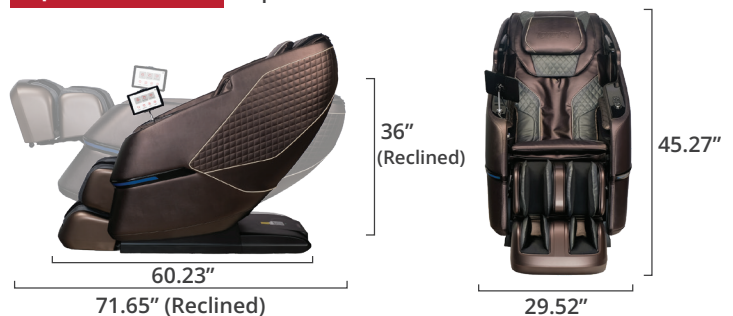

Kizuna M688 Massage Chair

Features

- 7" Touch Screen Tablet
- Dual Back Mechanisms
- Health Sensor & Scanning
- Smart AI Massage + Body Scan
- Zero Wall Fit® Space-Saving Technology
- Intelligent Voice Command + Control
- Bluetooth® Speakers
- Dual Sole Reflexology Foot Rollers
- Meditation Programs
- Wireless Charging Pad + USB Charging Port
- Manual Massage Settings & Adjustments
- 12 Auto Programs
- Quick Access Control Panel
- Soothing Lumbar Cooling
- Gentle Back & Calf Heat

Touch Screen Tablet

Intelligent Voice Command + Control

Zero Wall Fit® Space-Saving Tech

Bluetooth® Speakers

Black / Black

Brown / Gray

Touch Screen Tablet **12** Auto Programs

Quick Access Control Panel

Massage Regions

Carton Dimensions

Box 1 (LxWxH)

| Back Mechanism | Track Type/Length | Heat Zones | Ideal Height/Weight |
|----------------|---------------------------------|------------------------------------|---|
| 2D | L Track/44" | Back & Calf Heat Lumbar Cooling | 5'0" - 6'5" 300lbs MAX |
| Airbags/Cells | Recline | Zero Wall Clearance | Warranty |
| 14 / 36 | 2 Levels Zero Gravity | 3" | Kyoto Promise 4 Year Limited Warranty |

Specifications

Hip Width: 19.75" Shoulder Width: 24.5"

KYOTA

(603) 910-5333
www.kyotamassagechairs.com

v2.1