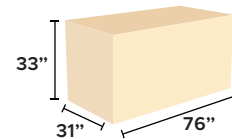

Massage Regions

Carton Dimensions

Box 1 (LxWxH)

| Back Mechanism | Track Type/Length | Heat Zones | Ideal Height/Weight |
|----------------|---------------------------------|------------------------------------|---|
| 2D | L Track/44" | Back & Calf Heat Lumbar Cooling | 5'0" - 6'5" 300lbs MAX |
| Airbags/Cells | Recline | Zero Wall Clearance | Warranty |
| 14 / 36 | 2 Levels Zero Gravity | 3" | Kyoto Promise 4 Year Limited Warranty |

Specifications

Hip Width: 19.75" Shoulder Width: 24.5"

KYOTA

(603) 910-5333
www.kyotamassagechairs.com

v2.1