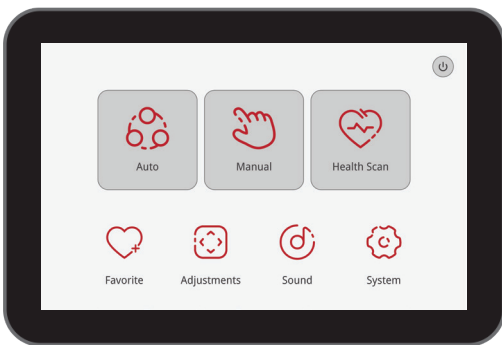

## Features

- Dual Back Massage Mechanisms
- 8" Touch Screen Tablet
- 12 Auto Programs
- Zero Wall Fit® Space-Saving Technology
- TrueFit® Body Scanning
- Airbag Compression Therapy
- Intelligent Voice Command + Control
- Health Scan + Sensor
- Meditation Programs
- SootheMe® Sounds
- Bluetooth® Speakers
- Weightless Zero Gravity Recline
- Back & Leg Heat
- Lumbar Cooling
- Dual Sole Reflexology Foot Rollers
- Wireless Charging Pad & USB Charging Port

Greige / Beige

Brown / Dark Brown

8" Touch Screen Tablet

Intelligent Voice Command + Control

Zero Wall Fit® Space-Saving Tech

Bluetooth® Speakers

## Massage Regions

## Carton Dimensions

Box 1 (LxWxH)

8" Touch Screen Tablet **12** Auto Programs Quick Access Panel

Back Mechanism	Track Type/Length	Temp Control	Ideal Height/Weight
<b>4D</b>	L Track /44"	Back & Leg Heat Lumbar Cooling	5'0" - 6'5" 300lbs MAX
Airbags/Cells	Recline	Zero Wall Clearance	Warranty
14 / 36	<b>2 Levels</b> Zero Gravity	<b>4"</b>	Kyoto Promise <b>4</b> Year Limited Warranty