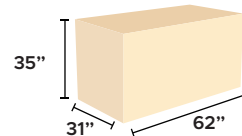

## Carton Dimensions

Box 1 (LxWxH)

8" Touch Screen Tablet **12** Auto Programs Quick Access Panel

Back Mechanism	Track Type/Length	Temp Control	Ideal Height/Weight
<b>4D</b>	L Track /44"	Back & Leg Heat Lumbar Cooling	5'0" - 6'5" 300lbs MAX
Airbags/Cells	Recline	Zero Wall Clearance	Warranty
14 / 36	<b>2 Levels</b> Zero Gravity	<b>4"</b>	Kyoto Promise <b>4</b> Year Limited Warranty