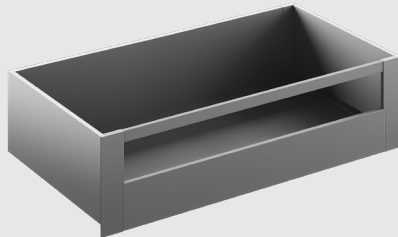

NEW

integral
surface designs

introduces

SLIM Drawer Box

Totally on Trend - Germanic Style Drawer Box

Slim, Sleek & Graphite

- Modern Graphite finish
- Soft close technology
- 12mm Slim walls
- Available in two heights, 84mm and 199mm
- 450mm Deep
- Full height slim walls – no side rails needed
- Dynamic load capacity of 35kg
- Individually flat packed
- Easy assembly, English / German fitting instructions within every box
- These Graphite drawers are a perfect board match for cabinets/doors/bottoms/backs to code U162
- Prices from just £11.95 per box

NEW

SLIM Drawer Box

Standard Slim Drawer 84mm
£11.95 each

Pan Slim Drawer 199mm
£17.95 each

Slim Drawers

Bottom, backs and fronts sold separately

Product	Price
Standard Slim Drawer 84mm	£11.95 each
Pan Slim Drawer 199mm	£17.95 each

Standard Internal Drawer
£11.95 each
Plus Internal Fronts & Standard Internal 84mm Brackets

Pan Internal Drawer
£17.95 each
Plus Internal Fronts, Pan Internal Rail & Pan Internal 199mm Brackets

Internal Slim Drawers

To create an Internal Slim Drawer, combine either a Standard Slim Drawer 84mm or Pan Slim Drawer 199mm as above with the required components below.

Bottoms & backs sold separately

Internal / Pantry Fronts