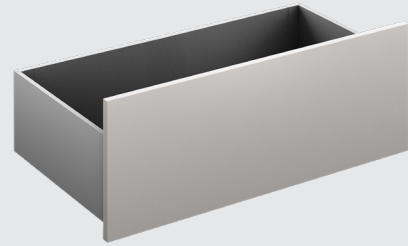

NEW

integral
surface designs

introduces

SLIM Drawer Box

Totally on Trend - Germanic Style Drawer Box

Slim, Sleek & Graphite

- Modern Graphite finish
- Soft close technology
- 12mm Slim walls
- Available in two heights, 84mm and 199mm
- 450mm Deep
- Full height slim walls – no side rails needed
- Dynamic load capacity of 35kg
- Individually flat packed
- Easy assembly, English / German fitting instructions within every box
- These Graphite drawers are a perfect board match for cabinets/doors/bottoms/backs to code U162
- Prices from just £11.95 per box

NEW

SLIM Drawer Box

Standard Slim Drawer 84mm
£11.95 each

Pan Slim Drawer 199mm
£17.95 each

Slim Drawers

Bottom, backs and fronts sold separately

Product	Price
Standard Slim Drawer 84mm	£11.95 each
Pan Slim Drawer 199mm	£17.95 each

Standard Internal Drawer
£11.95 each
Plus Internal Fronts & Standard Internal 84mm Brackets

Pan Internal Drawer
£17.95 each
Plus Internal Fronts, Pan Internal Rail & Pan Internal 199mm Brackets

Internal Slim Drawers

To create an Internal Slim Drawer, combine either a Standard Slim Drawer 84mm or Pan Slim Drawer 199mm as above with the required components below.

Bottoms & backs sold separately

Internal / Pantry Fronts