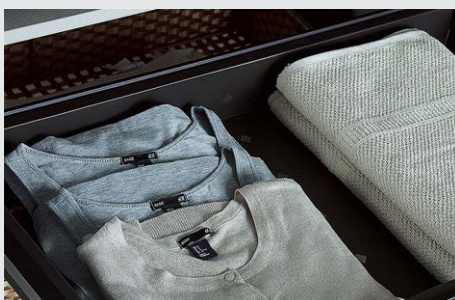

# NEW Storage

Safe Drawer to Suit 600mm Unit

Cabinet Width	Dimensions (Adjustable Width)	Code	Price
600mm	564–614 x 400 x 150mm	INT-SAFE	£155.00

Jewellery Tray

Cabinet Width	Dimensions (Adjustable Width)	Code	Price
600mm	564–614 x 475 x 80mm	INT-JT6	£83.50
800mm	764–814 x 475 x 80mm	INT-JT8	£88.50
900mm	864–914 x 475 x 80mm	INT-JT9	£92.00