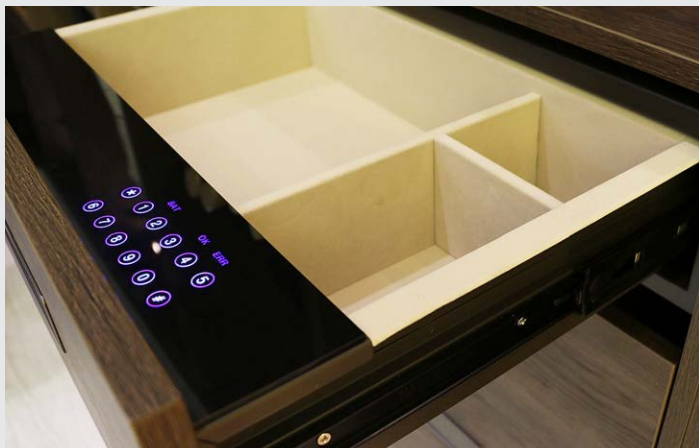

# NEW Storage

Safe Drawer to Suit 600mm Unit

Cabinet Width	Dimensions (Adjustable Width)	Code	Price
600mm	564–614 x 400 x 150mm	INT-SAFE	£155.00

Jewellery Tray

Cabinet Width	Dimensions (Adjustable Width)	Code	Price
600mm	564–614 x 475 x 80mm	INT-JT6	£83.50
800mm	764–814 x 475 x 80mm	INT-JT8	£88.50
900mm	864–914 x 475 x 80mm	INT-JT9	£92.00