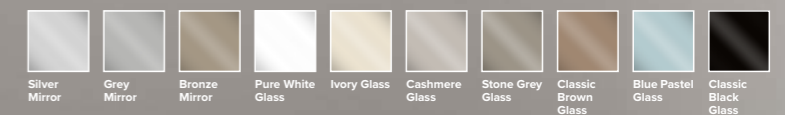

Image:

Frame:
Brushed Black
See Page 61

Board 1:
Cashmere Matt

Board 2:
Stone Grey

Door Style 1:
Ribble 4 Panel
See Page 61

Door Style 2:
Ribble Single Panel
See Page 61