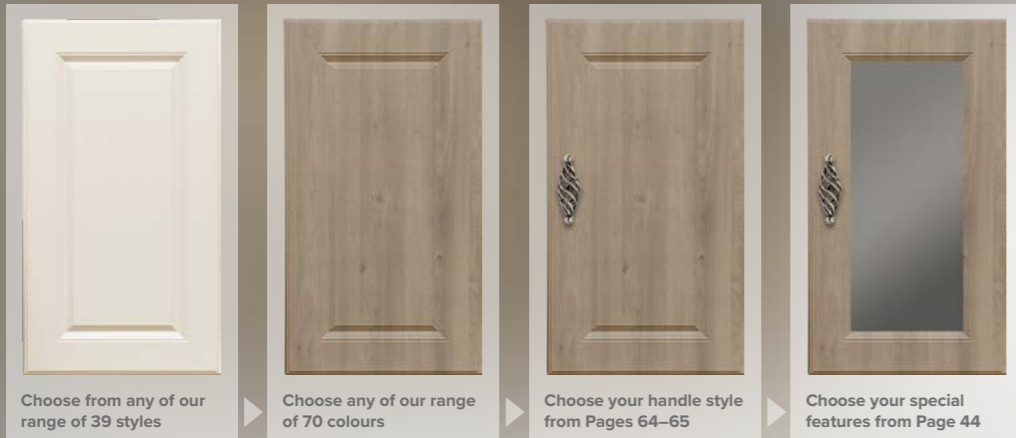

Handle Style:  
**Int 315**  
See Page 64

BESPOKE DOORS - MADE TO MEASURE  
choose any size, any style, any colour

## CREATE YOUR PERFECT COMBINATION

The Create range of doors are bespoke and made to measure, so you can choose your perfect combination with these easy steps.

Choose from any of our range of 39 styles | Choose any of our range of 70 colours | Choose your handle style from Pages 64-65 | Choose your special features from Page 44