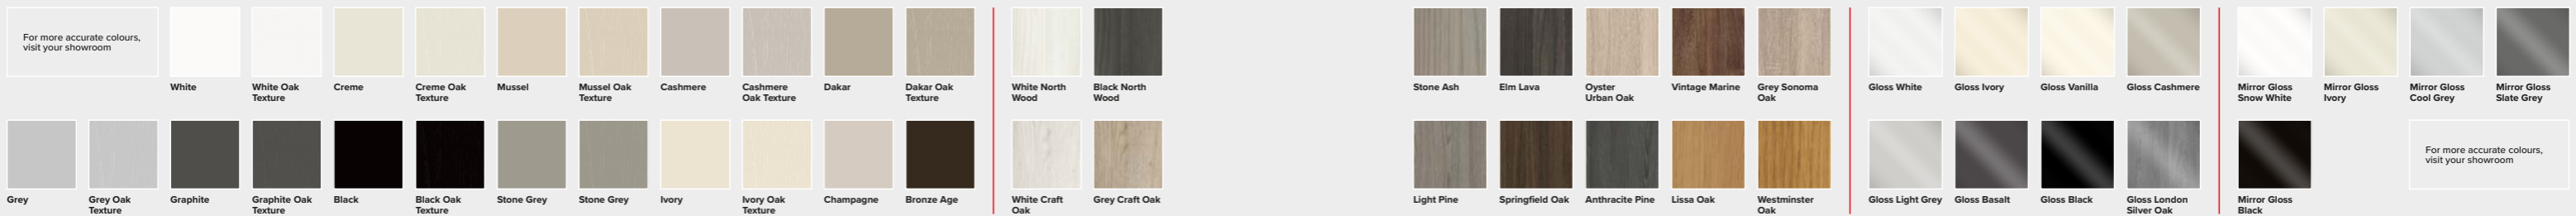

### Mix & Match

Pick a plain colour and mix it with one of our woodgrains to produce the perfect modern look and feel within your home. See our configurations for possible design ideas.

- 
**Colour 1:**  
**Cashmere**  
 49 Colours Available: See Below

---

- 
**Colour 2:**  
**Graphite**  
 49 Colours Available: See Below

---

- 
**Colour 3:**  
**Grey Craft Oak**  
 49 Colours Available: See Below

49 Fusion colours to choose from...

For more accurate colours, visit your showroom												 	
													
White	White Oak Texture	Creme	Creme Oak Texture	Mussel	Mussel Oak Texture	Cashmere	Cashmere Oak Texture	Dakar	Dakar Oak Texture	White North Wood	Black North Wood		
													
Grey	Grey Oak Texture	Graphite	Graphite Oak Texture	Black	Black Oak Texture	Stone Grey	Stone Grey	Ivory	Ivory Oak Texture	Champagne	Bronze Age		
													
Light Pine	Elm Lava	Oyster Urban Oak	Vintage Marine	Grey Sonoma Oak	Gloss White	Gloss Ivory	Gloss Vanilla	Gloss Cashmere	Mirror Gloss Snow White	Mirror Gloss Ivory	Mirror Gloss Cool Grey	Mirror Gloss Slate Grey	
										For more accurate colours, visit your showroom			
Light Pine	Springfield Oak	Anthracite Pine	Lissa Oak	Westminster Oak	Gloss Light Grey	Gloss Basalt	Gloss Black	Gloss London Silver Oak	Mirror Gloss Black	For more accurate colours, visit your showroom			

## CONTEMPORARY SLAB DOORS

Colour 1:  
**Champagne**  
49 Colours Available: See Below

Colour 2:  
**White**  
49 Colours Available: See Below

Handle Style:  
**Int 155**  
See Page 65

49 Fusion colours to choose from...