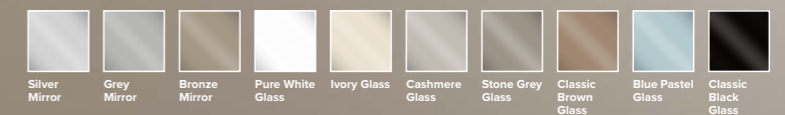

Image:

Frame:
Aluminium
Also Available in Brushed Black

Mirror:
Silver Mirror
10 Mirror Colours Available

Door Style:
Ribble 4 Panel