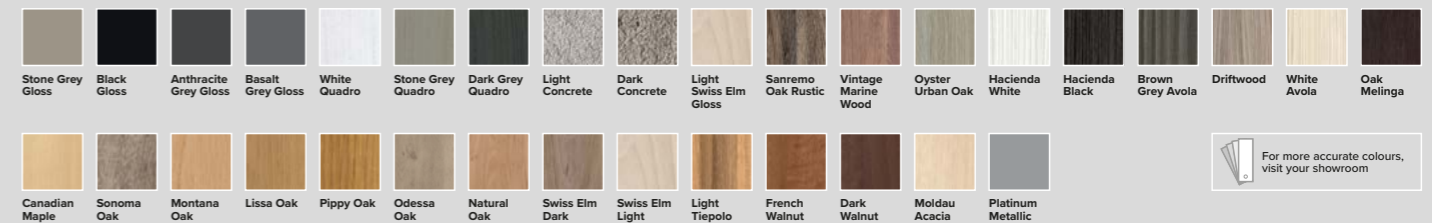

Lumia

Manhattan

70 Create colours to choose from...

## CURVED DOOR STYLES

Four of our door styles are available as curved doors, providing contemporary elegance.

70 Create colours to choose from...

Open Frame

Fully Fretted Frame

Designer Door Round

Designer Door Square