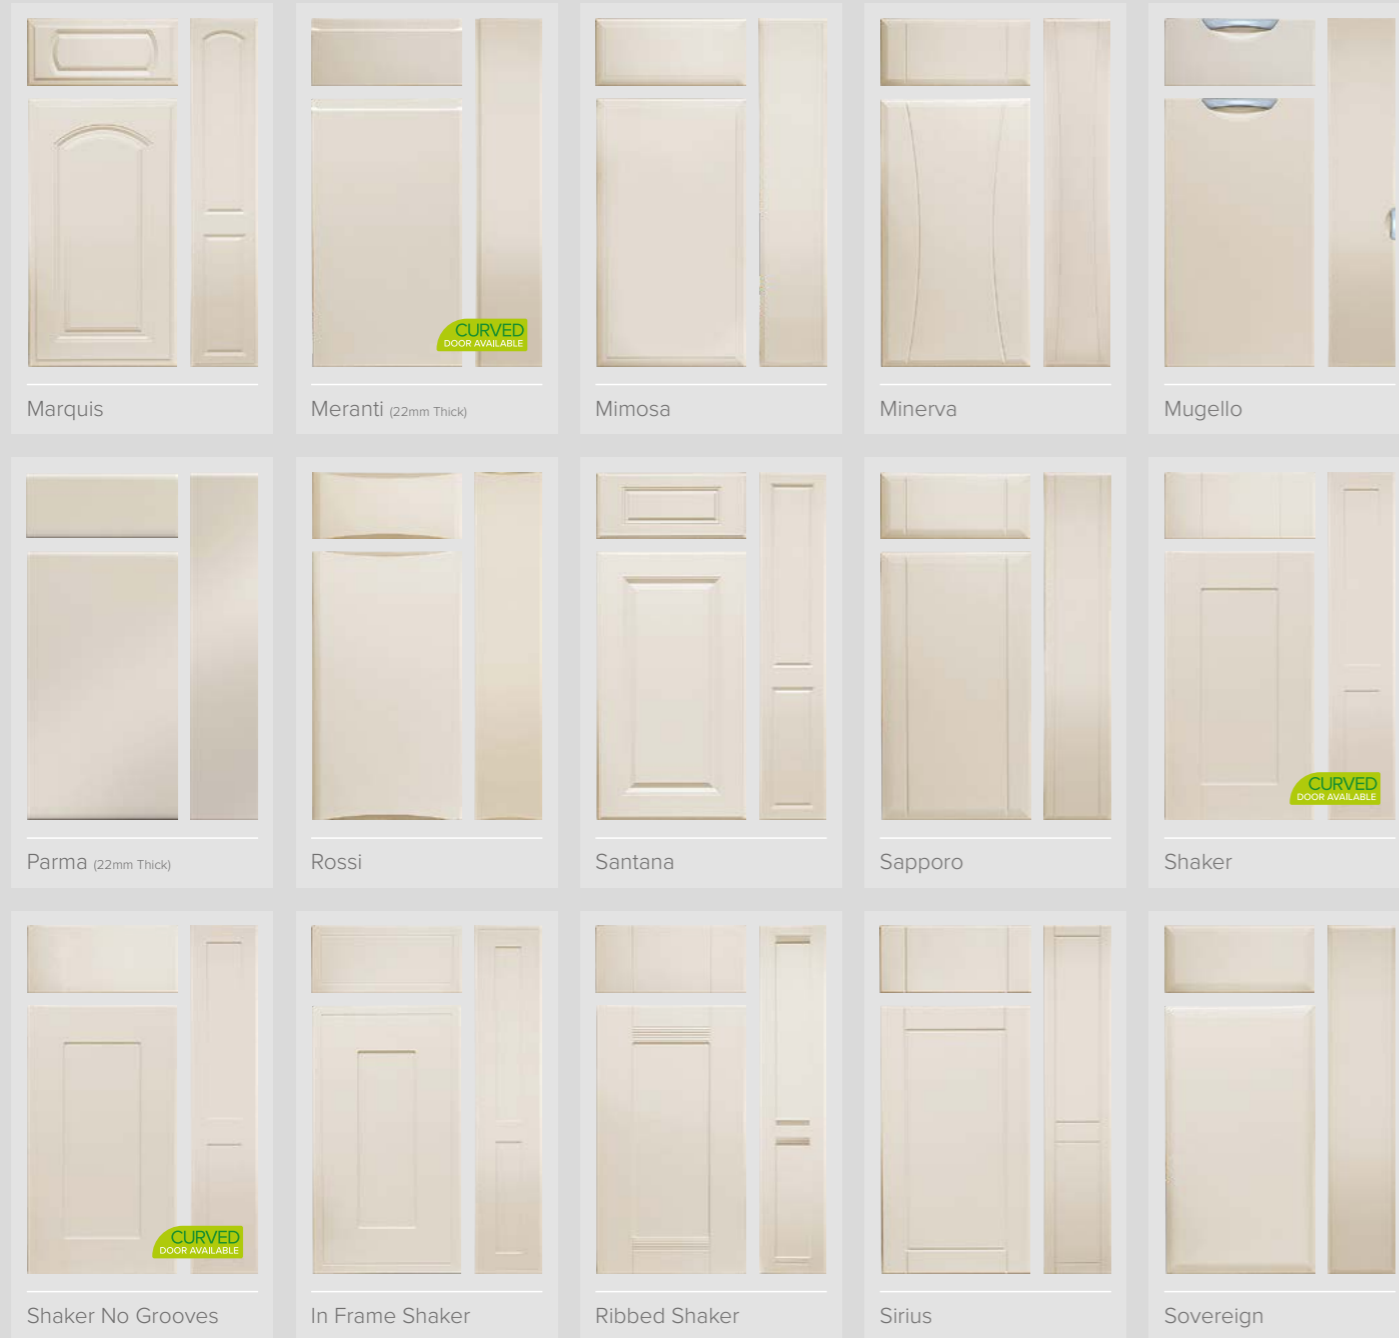

Lumia

Manhattan

70 Create colours to choose from...