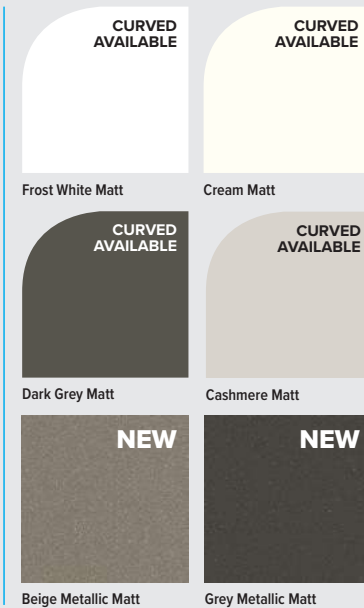

Curved Door Accessories

Modern Curved Cornice
300 x 300

Curved Pelmet/Cornice
300 x 300

Flexible Plinth
2720 x 150

Vision Acrylic Doors

Vision is our modern and sleek acrylic, high-gloss and supermatt slab door range. 34 acrylic colours are available. Curved doors are also available in 16 decors.

Vision Colours

Gloss

Supermatt

Acrylic Curved Doors & Accessories

16 of our Vision Acrylic Door colours are available as curved doors

Curved Pelmet/Cornice

25mm Straight Pelmet/Cornice

Curved Flexible Plinth

Edging Options

Vision Acrylic Door colours are available in both matching and 3D edging.

Matching

3D

2mm Acrylic Glass (Matching only edging)

Off White

Bright White

Cashmere Grey