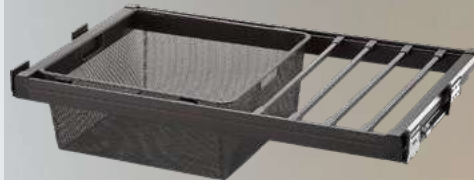

Robe Basket

Cabinet Width	Dimensions (Adjustable Width)	Code
600mm	564–614 x 475 x 100mm	INT-RBSK6
800mm	764–814 x 475 x 100mm	INT-RBSK8
900mm	864–914 x 475 x 100mm	INT-RBSK9

Trouser Basket

Cabinet Width	Dimensions (Adjustable Width)	Code
800mm	764–814 x 475 x 200mm	INT-TBSK8
900mm	864–914 x 475 x 200mm	INT-TBSK9

Shoe Rack

Cabinet Width	Dimensions (Adjustable Width)	Code
600mm	564–614 x 475 x 180mm	INT-SHR6
800mm	764–814 x 475 x 180mm	INT-SHR8
900mm	864–914 x 475 x 180mm	INT-SHR9