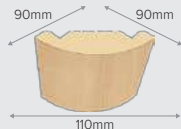

Radius Rail
3050 x 90mm