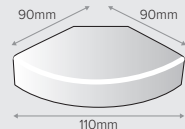

RadiusRailCornice
90 x 90mm

Radius Rail Vinyl
Finishes available in:

White Gloss,
Cream Gloss,
Ivory Gloss,
Light Grey Gloss,
Stone Grey, Cashmere
and White Text.