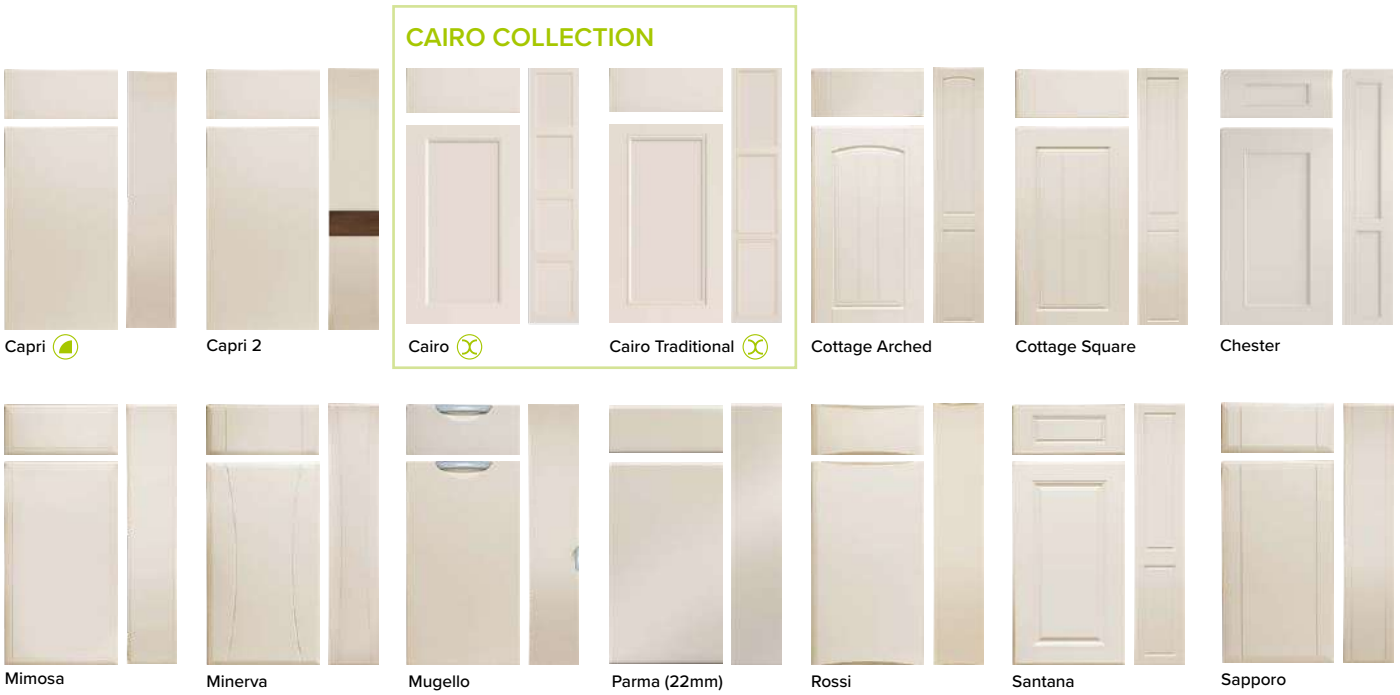

CURVED DOOR STYLES

Four door styles are available as curved doors, providing contemporary elegance to your home.