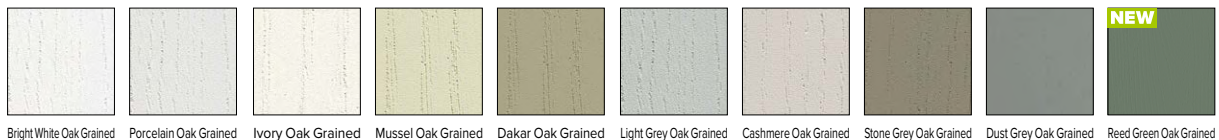

**CURVED DOOR
AVAILABLE**

CREATE COLOURS

Supermatt SERICA®

Matt

Oak Grained

Gloss

Smooth

Quadro