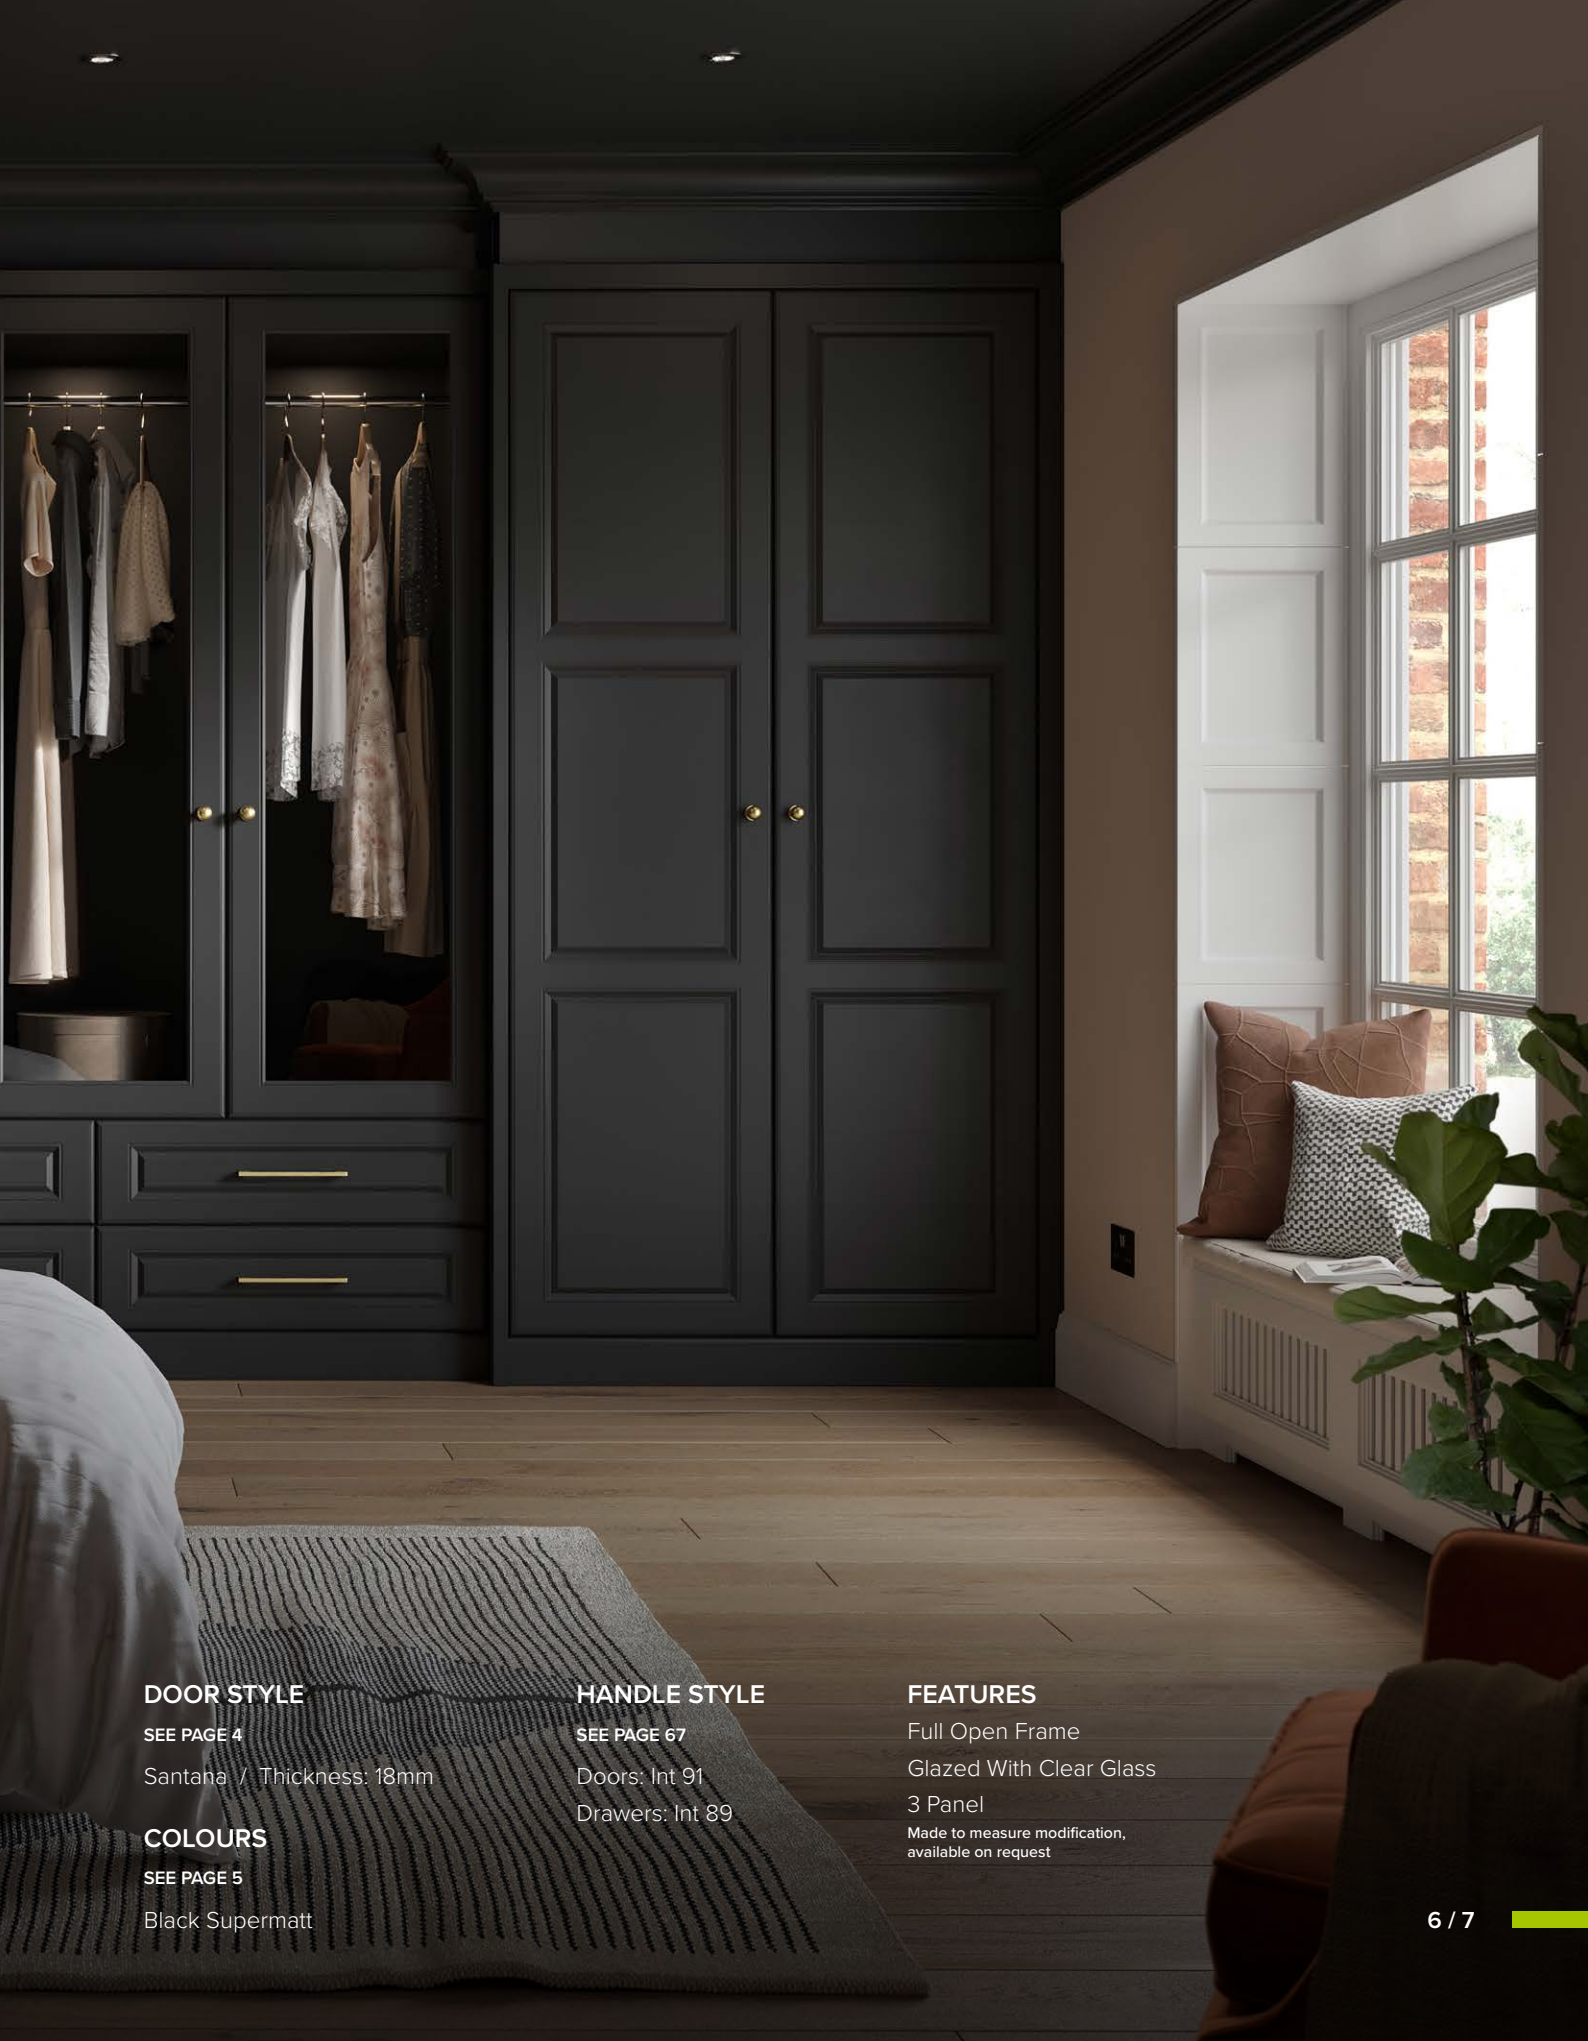

DOOR STYLE

SEE PAGE 4

Santana / Thickness: 18mm

COLOURS

SEE PAGE 5

Black Supermatt

HANDLE STYLE

SEE PAGE 67

Doors: Int 91

Drawers: Int 89

FEATURES

Full Open Frame

Glazed With Clear Glass

3 Panel

Made to measure modification,
available on request