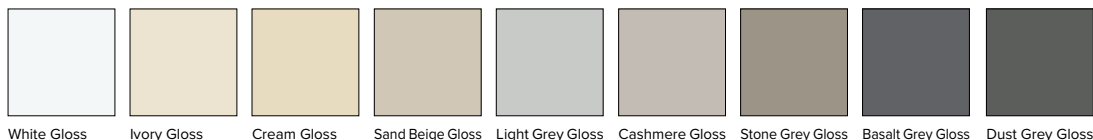

**CURVED DOOR
AVAILABLE**

CREATE COLOURS

Supermatt SERICA®

Matt

Oak Grained

Gloss

Smooth

Quadro