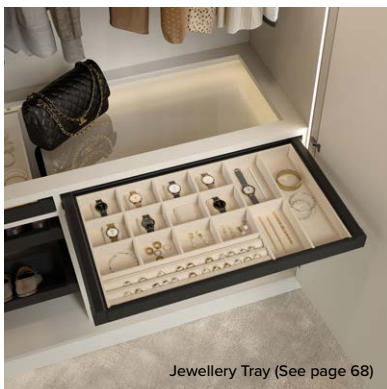

Internal Slim Drawer
Midi 167mm / Pan 199mm

Each set is supplied flat pack in its own protective box

INTEGRATED LIGHTING

NEW

Our new integrated lighting range is designed to work with furniture like bookcases, kitchen cabinets, media units and wardrobes. The different types of LED lighting save energy and are ideal for narrow spaces. They can either be controlled by remote control, motion sensors or standard socket switches.