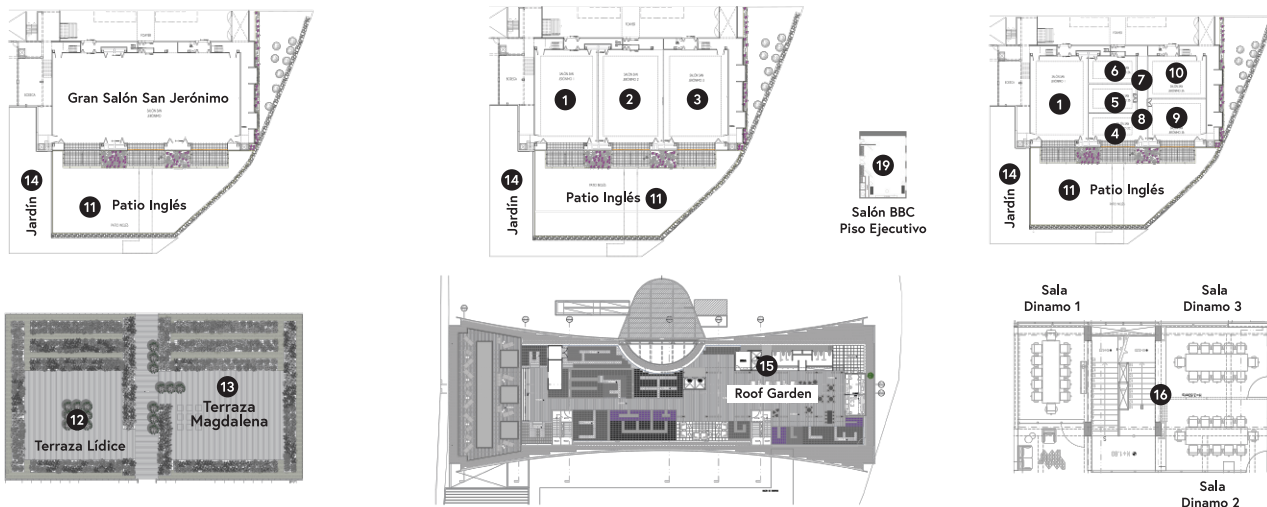

GALERÍA PLAZA
SAN JERÓNIMO

YOU ARE WHERE YOU ARE MEANT TO BE

ROOMS AND SUITES

Total rooms	151
Deluxe King	32
Deluxe with two beds	46
Superior King	6
Superior with two beds	32
Executive King	6
Executive with two beds	9
Superior Executive King	2
Superior Executive with two beds	8
Junior Suite King	10

RESTAURANTS AND BARS

• **RESTAURANT PLAZA**
It has a wide variety of Mexican and international dishes, buffet breakfast and a la carte lunch and dinner service, in a relaxed atmosphere.

• **ROOF GARDEN**
A unique place with an incredible view of the south of the city, which offers the best of international cuisine.

MEETING AND EVENT ROOMS CAPACITIES

	AREA FT ²	LENGTH X WIDTH	HEIGHT FT	THEATRE	BANQUET	BANQUET WITH DANCEFLOOR	COCKTAIL	SCHOOL	HORSESHOE	IMPERIAL TABLE	RUSSIAN TABLE
Gran Salón San Jerónimo	10151	-	23	900	620	560	1,000	550	100	-	130
1 San Jerónimo 1	3337	-	23	240	230	180	300	160	44	58	58
2 San Jerónimo 2	3337	-	23	240	230	180	300	160	44	58	58
3 San Jerónimo 3	3337	-	23	240	230	180	300	160	44	58	58
4 San Jerónimo 2A	915	-	23	63	60	30	70	40	29	34	34
5 San Jerónimo 2B	915	-	23	63	60	30	70	40	23	34	34
6 San Jerónimo 2C	1077	-	23	63	60	30	70	40	23	28	28
7 San Jerónimo 2A-B	1830	-	23	72	100	80	110	68	26	34	34
8 San Jerónimo 2B-C	1830	-	23	72	100	80	110	68	26	34	34
9 San Jerónimo 3A	1636	-	23	72	100	80	110	68	26	34	34
10 San Jerónimo 3B	1636	-	23	72	100	80	110	68	26	34	34
11 Patio Inglés	4413	-	-	150	260	210	300	-	-	-	-
12 Terraza Lídice	2282	-	-	-	-	-	150	-	-	-	-
13 Terraza Magdalena	2626	-	-	-	-	-	150	-	-	-	-
14 Jardín principal	3165	-	-	-	400	350	450	-	-	-	-
15 Roof Garden	-	-	-	-	100	70	150	-	-	-	-
16 Salas Dinamo 1, 2 o 3	-	-	-	-	-	-	-	-	-	12	-
17 Mood - Terraza	-	-	-	40	30	-	-	16	22	22	26
18 Mood	-	-	-	60	50	-	-	40	28	32	32
19 Salón BBC (Brisas Business Club)	-	-	-	60	50	-	-	32	28	-	-