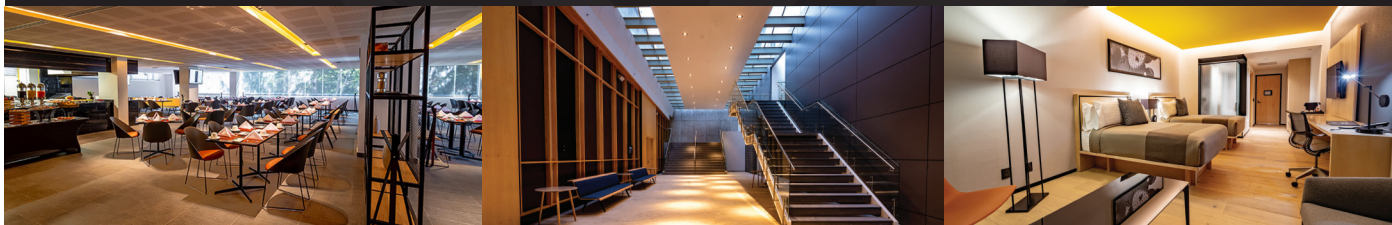

GALERÍA PLAZA
SAN JERÓNIMO

YOU ARE WHERE YOU ARE MEANT TO BE

ROOMS AND SUITES

Total rooms	151
Deluxe King	32
Deluxe with two beds	46
Superior King	6
Superior with two beds	32
Executive King	6
Executive with two beds	9
Superior Executive King	2
Superior Executive with two beds	8
Junior Suite King	10

RESTAURANTS AND BARS

• **RESTAURANT PLAZA**
It has a wide variety of Mexican and international dishes, buffet breakfast and a la carte lunch and dinner service, in a relaxed atmosphere.

• **ROOF GARDEN**
A unique place with an incredible view of the south of the city, which offers the best of international cuisine.

• **CAFÉ PLAZA**
Delight yourself with the taste and quality of a good coffee.

SERVICES

- 24-hours room service $
- Concierge
- Alarm clock service
- Laundry and dry cleaning $
- Wifi
- Boutique - Tabaquería $
- Business Center
- Areas and rooms for events
- Parking $
- ATM

SPORTS

- Gym and yoga area
- Roof Garden with pool and 3 warm jacuzzis

EXCELLENT LOCATION

- Ciudad Universitaria (CU) (10 min)
- Centro Coyoacán (15 min)
- Centro cultural "Ollin Yoliztli" (10 min)
- Museo "Dolores Olmedo" (15 min)
- Kidzania Cuicuilco (12 min)
- Six Flags (10 min)
- Estadio Azteca (15 min)
- Estadio CU (6 min)
- Estadio Ciudad de los Deportes (11 min)
- Xochimilco (30 min)
- San Ángel Centro (10 min)