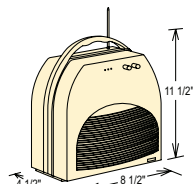

Portable PA Systems Listening Centers & Accessories

◀ IPOD DOCK

#PRA7000 100 Watt PA System

◀ FULL FEATURED REMOTE CONTROL INCLUDED FOR CD / DVD

PRA7000 100 Watt PA System TECHNICAL SPECIFICATIONS

Dimensions: 22H x 10W x 13D
Weight: 53 lbs
Speaker Size: One 10" Round Full Range Speaker + One 4" Round Tweeter
Microphones: Wireless Hand-Held, with optional Wireless Tie Clip or Headset
Power: AC/DC
Mic Inputs: 3
Exterior: MDF Covered w/ Carpet
Features: USB Port
Tone Control
Multi-Media Capability — CD/DVD Cassette, Line Out
Built-in Rechargeable Battery
Telescoping Carry Handle
iPod Dock

PAW90X TECHNICAL SPECIFICATIONS

TRANSMITTER Wireless Mic:
Frequency Response: 100 – 12000 Hz
RF Output Power: 50mW (MAX)
Battery Life: 8 Hours (average)
Battery Type: 006p 9V
RECEIVER with Amplifier:
Sensitivity: 10uV
AF Output Power: 7W
Power Req: AC/DC 12V
Frequency Range: 160 – 240 MHz (8 preset frequencies for multiple station use).

007HT TECHNICAL SPECIFICATIONS

Dimensions: 18"L x 13"W x 5"H
Weight: 9 lbs. **Power Output:** 20 Watts
Mic/007: 2 Condenser type: Handheld with 9' Cable; Tie-Clip/Lavalier with 10' Cable
Speakers: Two 4" High Efficiency
Inputs: One Mic
Outputs: Line out 1 – Extension Speaker
Line out 2 – Tape Recorder
Controls: One Volume, Two Tone, On/Off
Fuse: Internally Mounted
Power Supply: AC — 110V; DC (8 'C' Cell Batteries or 12V Lantern, not included)

#PAW90X Personal PA

Built-In Technologically Advanced (MP3 Compatible) Media Aux 1/8" Input

#007HT PA-In-Case Sound Attache