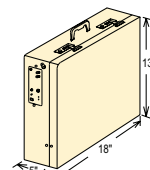

Portable PA Systems Listening Centers & Accessories

◀ IPOD DOCK

#PRA7000 100 Watt PA System

◀ FULL FEATURED REMOTE CONTROL INCLUDED FOR CD / DVD

PRA7000 100 Watt PA System TECHNICAL SPECIFICATIONS

Dimensions: 22H x 10W x 13D
Weight: 53 lbs
Speaker Size: One 10" Round Full Range Speaker + One 4" Round Tweeter
Microphones: Wireless Hand-Held, with optional Wireless Tie Clip or Headset
Power: AC/DC
Mic Inputs: 3
Exterior: MDF Covered w/ Carpet
Features: USB Port
Tone Control
Multi-Media Capability — CD/DVD Cassette, Line Out
Built-in Rechargeable Battery
Telescoping Carry Handle
iPod Dock

PAW90X TECHNICAL SPECIFICATIONS

TRANSMITTER Wireless Mic:
Frequency Response: 100 – 12000 Hz
RF Output Power: 50mW (MAX)
Battery Life: 8 Hours (average)
Battery Type: 006p 9V
RECEIVER with Amplifier:
Sensitivity: 10uV
AF Output Power: 7W
Power Req: AC/DC 12V
Frequency Range: 160 – 240 MHz (8 preset frequencies for multiple station use).

007HT TECHNICAL SPECIFICATIONS

Dimensions: 18"L x 13"W x 5"H
Weight: 9 lbs. **Power Output:** 20 Watts
Mic/007: 2 Condenser type: Handheld with 9' Cable; Tie-Clip/Lavalier with 10' Cable
Speakers: Two 4" High Efficiency
Inputs: One Mic
Outputs: Line out 1 – Extension Speaker
Line out 2 – Tape Recorder
Controls: One Volume, Two Tone, On/Off
Fuse: Internally Mounted
Power Supply: AC — 110V; DC (8 'C' Cell Batteries or 12V Lantern, not included)

#PAW90X Personal PA

Built-In Technologically Advanced (MP3 Compatible) Media Aux 1/8" Input

#007HT PA-In-Case Sound Attache