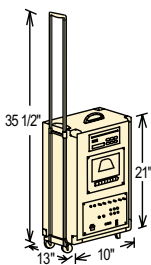

PRA7000

PRA7000 100 Watt PA System TECHNICAL SPECIFICATIONS

Dimensions: 22H x 10W x 13D
Weight: 53 lbs
Speaker Size: One 10" Round Full Range Speaker + One 4" Round Tweeter
Microphones: Wireless Hand-Held, with optional Wireless Tie Clip or Headset
Power: AC/DC
Mic Inputs: 3
Exterior: MDF Covered w/ Carpet
Features: USB Port
Tone Control
Multi-Media Capability — CD/DVD Cassette, Line Out
Built-in Rechargeable Battery
Telescoping Carry Handle
iPod Dock

PAW90X TECHNICAL SPECIFICATIONS

TRANSMITTER Wireless Mic:
Frequency Response: 100 – 12000 Hz
RF Output Power: 50mW (MAX)
Battery Life: 8 Hours (average)
Battery Type: 006p 9V
RECEIVER with Amplifier:
Sensitivity: 10uV
AF Output Power: 7W
Power Req: AC/DC 12V
Frequency Range: 160 – 240 MHz (8 preset frequencies for multiple station use).

007HT TECHNICAL SPECIFICATIONS

Dimensions: 18"L x 13"W x 5"H
Weight: 9 lbs. **Power Output:** 20 Watts
Mic/007: 2 Condenser type: Handheld with 9' Cable; Tie-Clip/Lavalier with 10' Cable
Speakers: Two 4" High Efficiency
Inputs: One Mic
Outputs: Line out 1 – Extension Speaker
Line out 2 – Tape Recorder
Controls: One Volume, Two Tone, On/Off
Fuse: Internally Mounted
Power Supply: AC — 110V; DC (8 'C' Cell Batteries or 12V Lantern, not included)