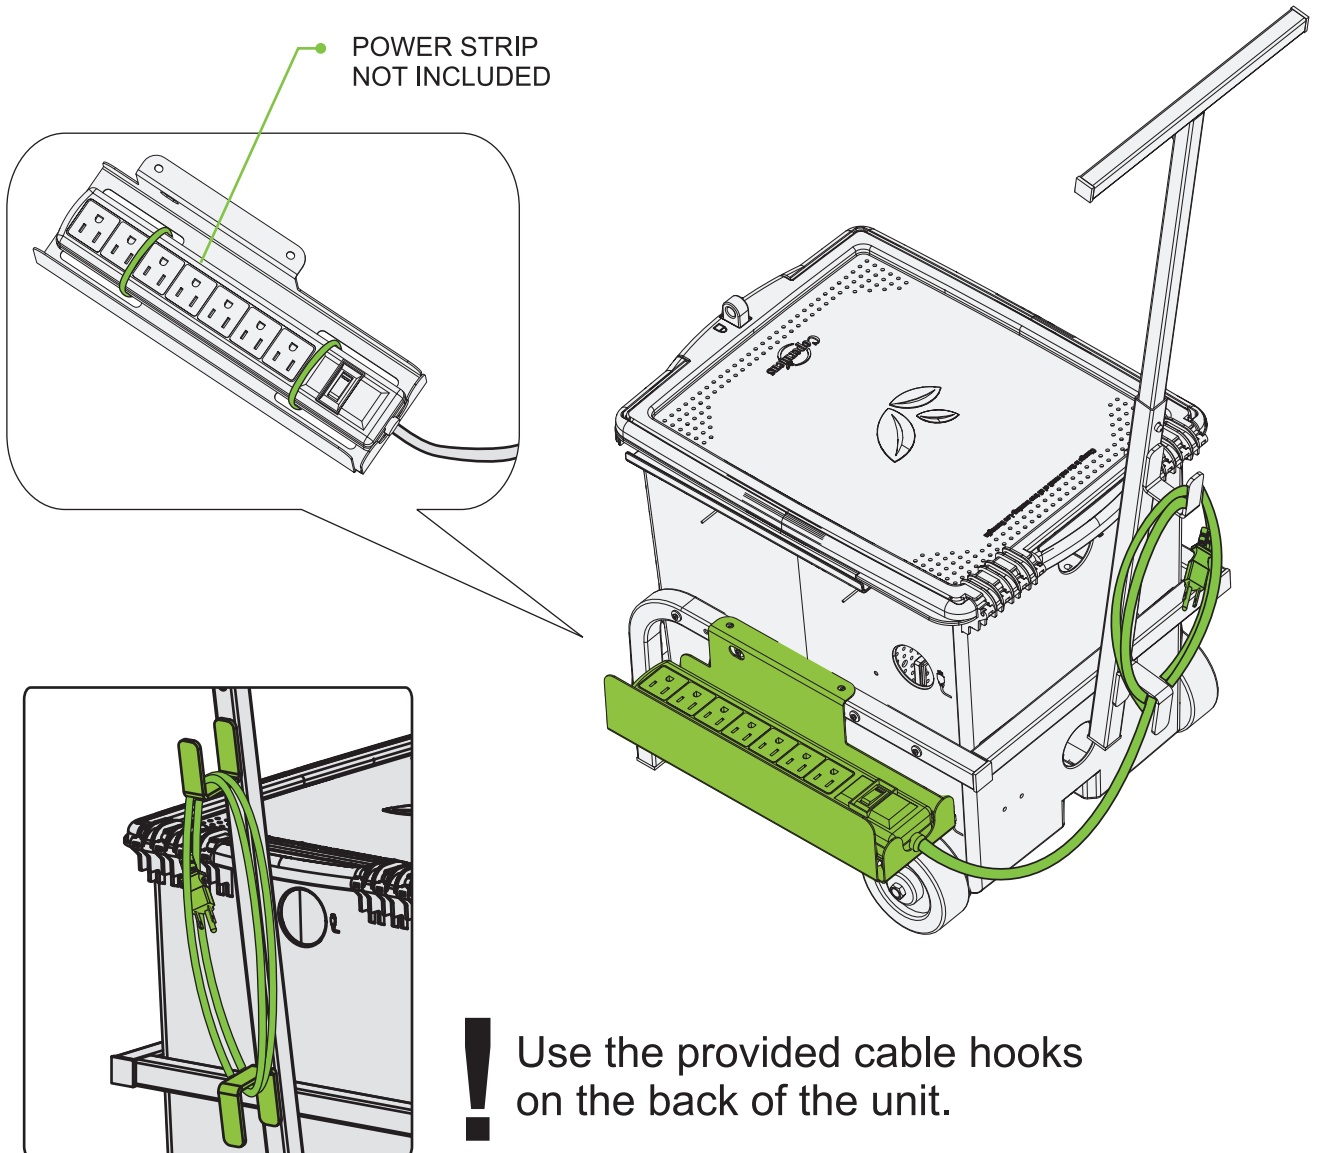

WARNING

NEVER PLUG YOUR
POWER STRIP INTO
ANOTHER POWER STRIP