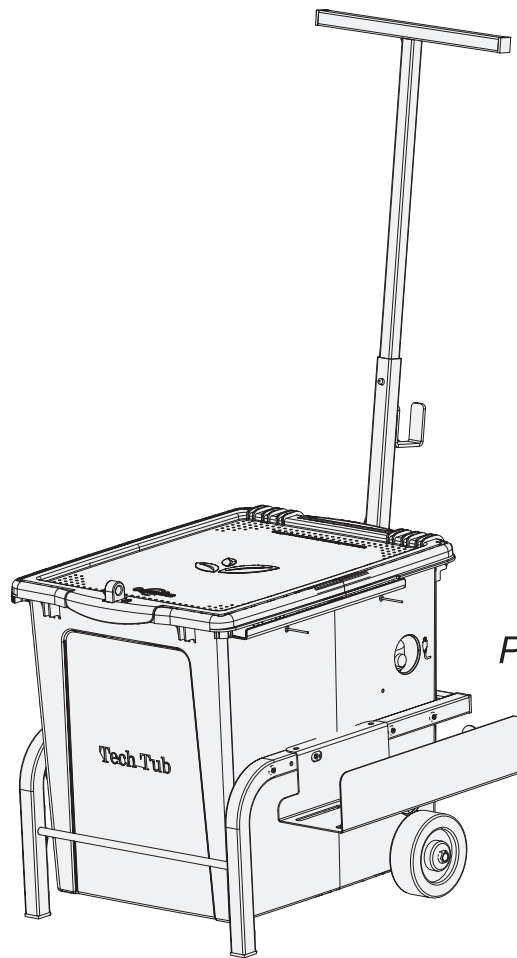

Tech Tub™ Trolley

Assembly Guide

TEC606B_2015_A

Check out our other products online at
www.copernicused.com

For assistance, please contact us:

1-800-267-8494

Email info@copernicused.com

Have your packing slip ready for reference

WARNING !

- This product is meant to be assembled by an adult.
- In its unassembled state, small parts present a hazard.
- To be used under direct supervision of an adult.

Power Strip not included.

**Need Support?
Have a Question?**

Email our Customer Support