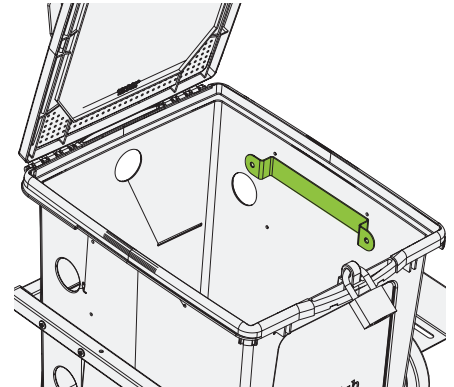

(C) #6-32 - 1.25" Screw 2x

(D) #6-32 Lock Nut 2x

(E) #6-32 Flat Washer 4x

You will need: (Not to Scale)

Powerbar Tray (32054) 1x

Assemble the Powerbar Tray

3

Actual Size:

You will need: (Not to Scale)

Cable Hook
1x

Placing the Cable Hook

- ! Use the provided double-sided tape to place the Cable Hook. When positioning the Cable Hook make sure there is enough gap to wrap cords and be able to close the lid.