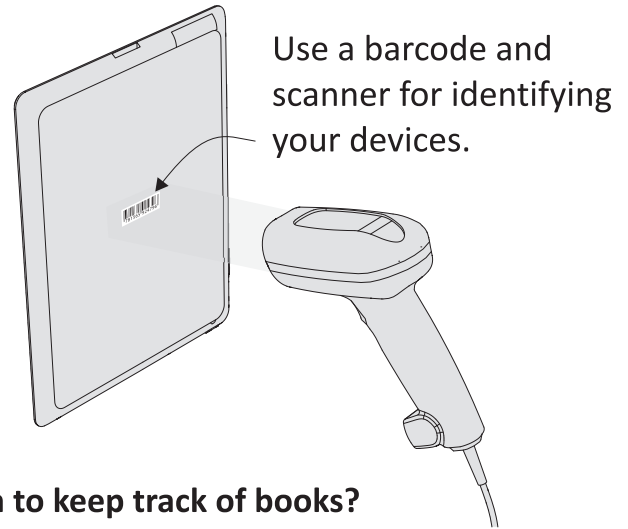

Tips for Use

Device Management

Keeping track of your devices can be made even easier by creating a sign-out program.

There are many automated software solutions available that make setting up and running a device check-out program very easy.

Here is a list of some companies and their products:

ResourceMate® - www.resourcebate.com

Neuton Data Systems - www.neuton.net

IntelliScanner - www.intelliscanner.com