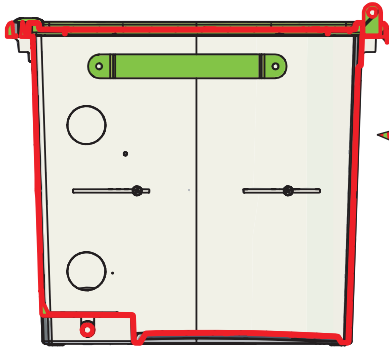

(C) #6-32 - 1.25" Screw 2x

(D) #6-32 Lock Nut 2x

(E) #6-32 Flat Washer 4x

You will need: (Not to Scale)

Powerbar Tray (32054) 1x

Assemble the Powerbar Tray

3

Actual Size:

You will need: (Not to Scale)

Cable Hook
1x

Placing the Cable Hook

- ! Use the provided double-sided tape to place the Cable Hook. When positioning the Cable Hook make sure there is enough gap to wrap cords and be able to close the lid.