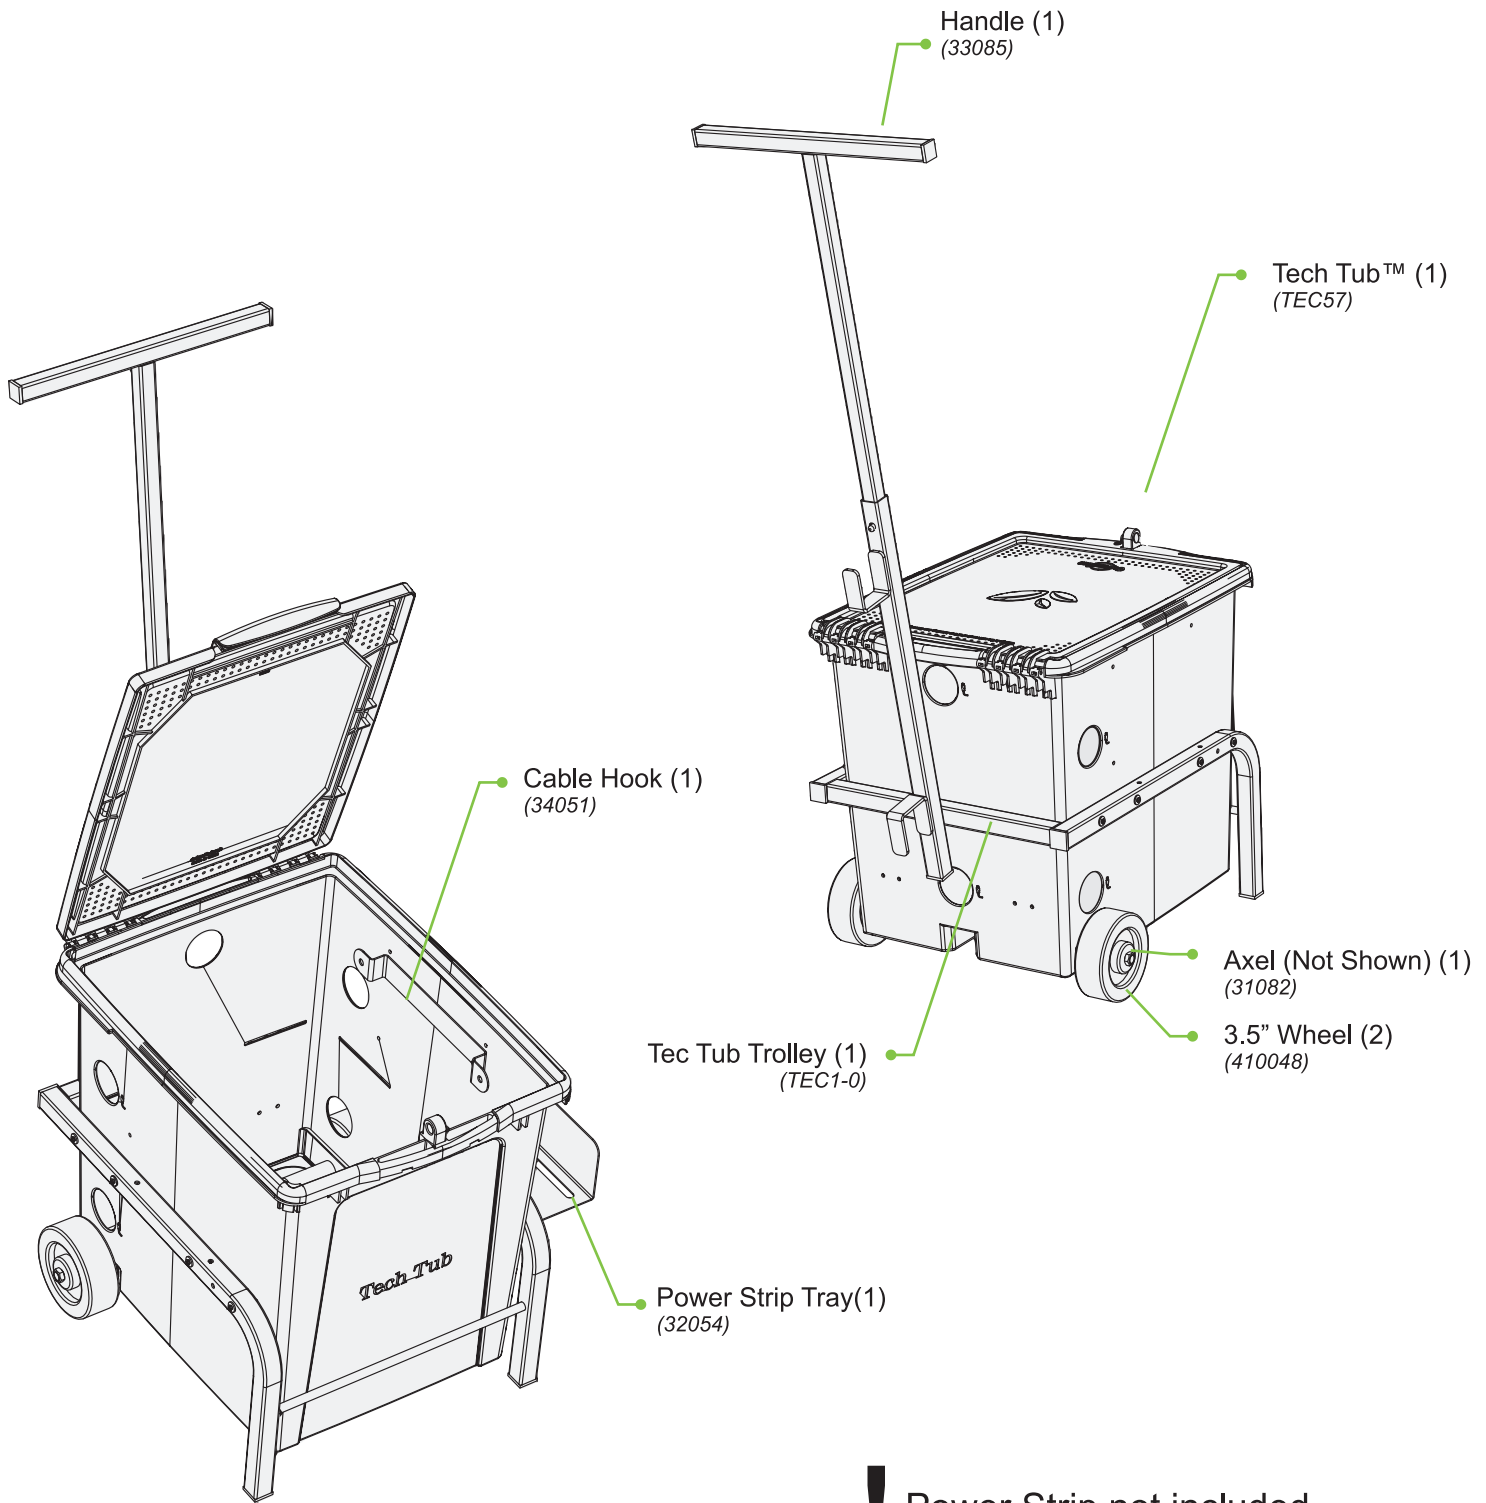

Climb Hazard

Do not climb on, hang from or suspend objects from any components of your product unless otherwise specified.

Tech Tub™ Trolley

WARNING

Please note that in its unassembled state, this product contains parts that can be hazardous to small children. This product should be assembled by an adult.