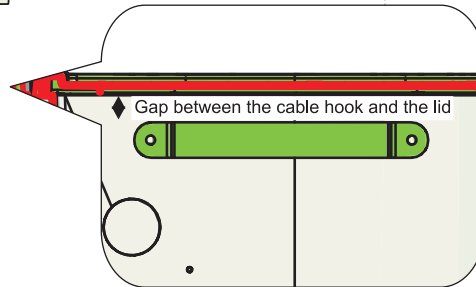

(C) #6-32 - 1.25" Screw 2x

(D) #6-32 Lock Nut 2x

(E) #6-32 Flat Washer 4x

You will need: (Not to Scale)

Powerbar Tray (32054) 1x

Assemble the Powerbar Tray

3

Actual Size:

You will need: (Not to Scale)

Cable Hook
1x

Placing the Cable Hook

- ! Use the provided double-sided tape to place the Cable Hook. When positioning the Cable Hook make sure there is enough gap to wrap cords and be able to close the lid.