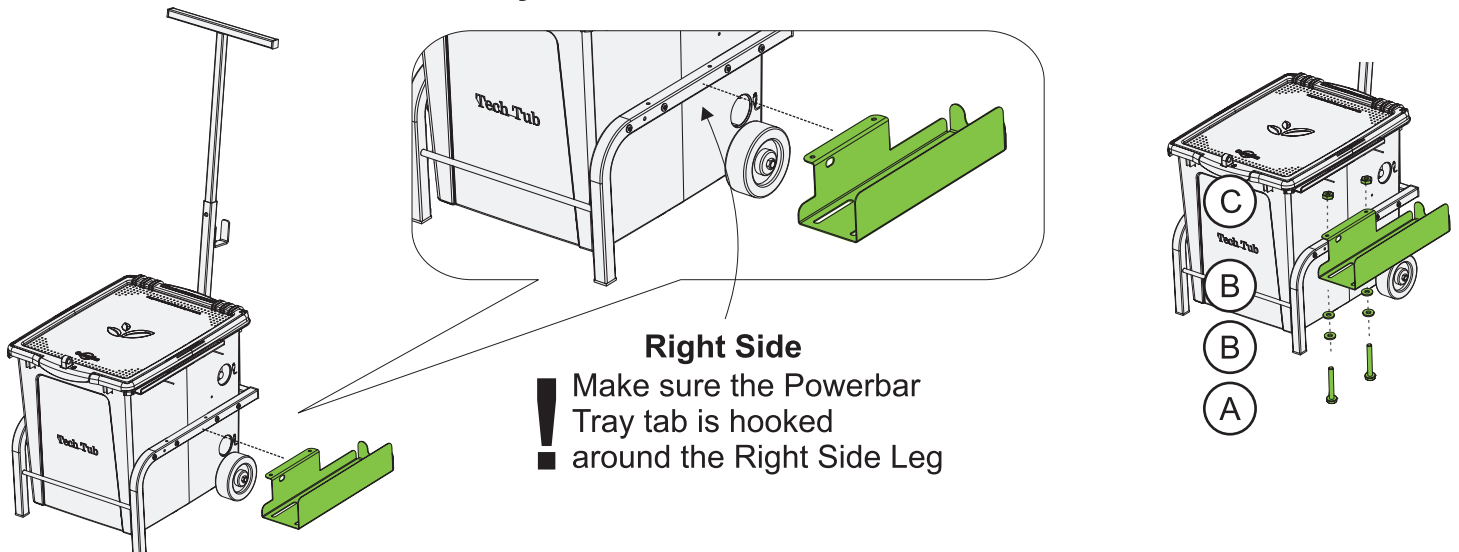

(C) #6-32 - 1.25" Screw 2x

(D) #6-32 Lock Nut 2x

(E) #6-32 Flat Washer 4x

You will need: (Not to Scale)

Powerbar Tray (32054) 1x

Assemble the Powerbar Tray

3

Actual Size:

You will need: (Not to Scale)

Cable Hook
1x

Placing the Cable Hook

- ! Use the provided double-sided tape to place the Cable Hook. When positioning the Cable Hook make sure there is enough gap to wrap cords and be able to close the lid.