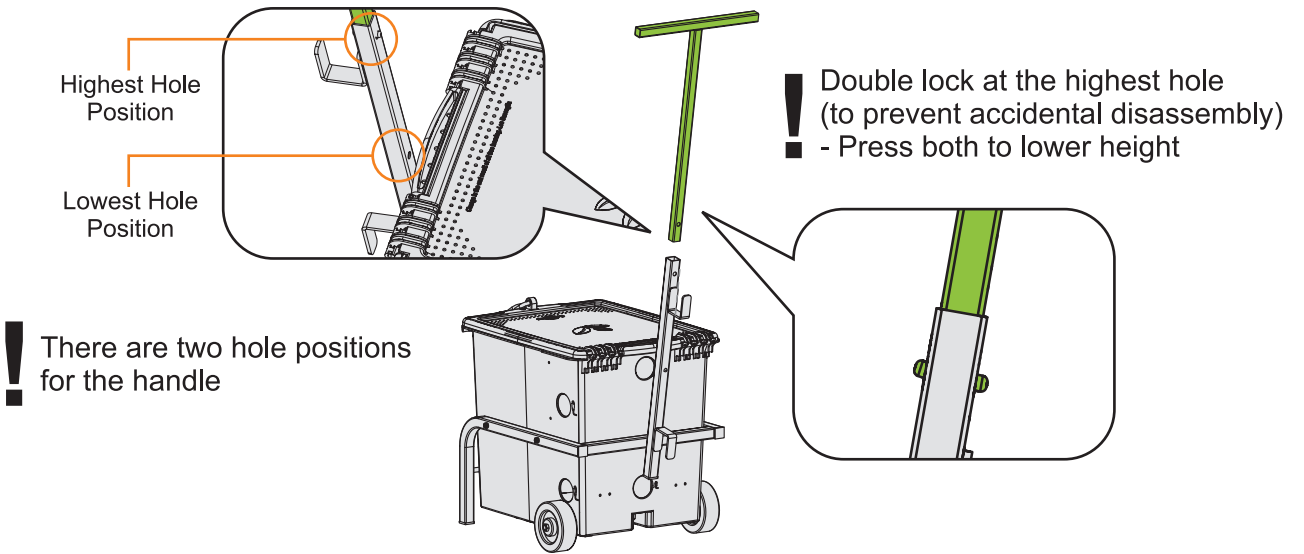

1

Actual Size:

You will need: (Not to Scale)

Tech Tub™ Trolley Handle (33085)

Tech Tub™ and Trolley 1x

Adjusting the Handle

2

Actual Size: