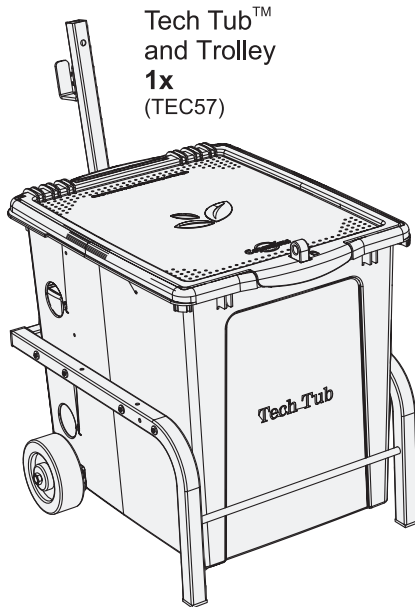

Power Strip Tray
(32054)
1x

Cable Hook
(34051)
1x

Tech Tub™ and Trolley
1x
(TEC57)

Cable Ties
2x

Hardware
Actual Size

A #6-32 - 1.25" Screw
(430136)
2x

B #6-32 Lock Nut
(430163)
2x

C #6-32 Flat Washer
(4301913)
4x