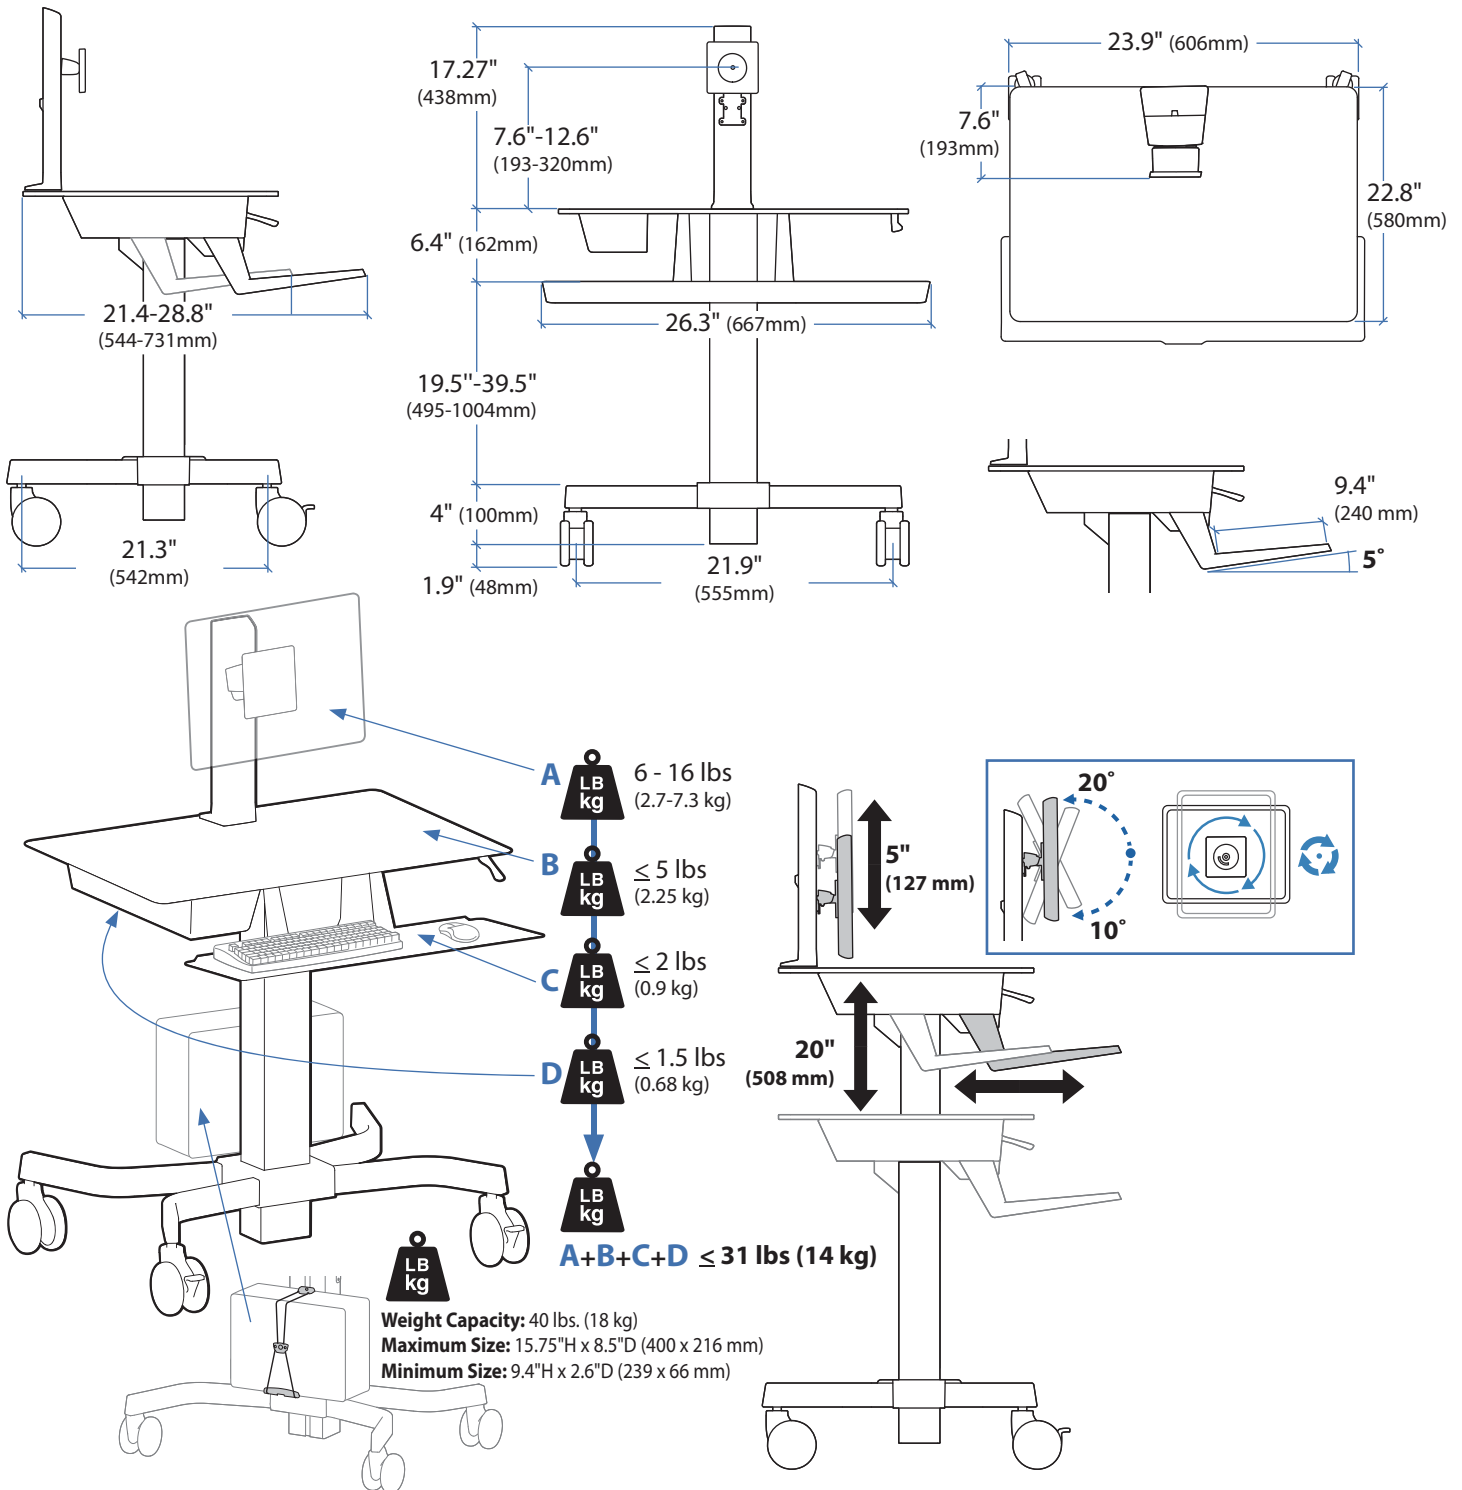

### WorkFit-C, Single LCD Mount, LD

© 2013 Ergotron, Inc. rev. 03/27/2013 DIM-Workfit-CII Content is subject to change without notification