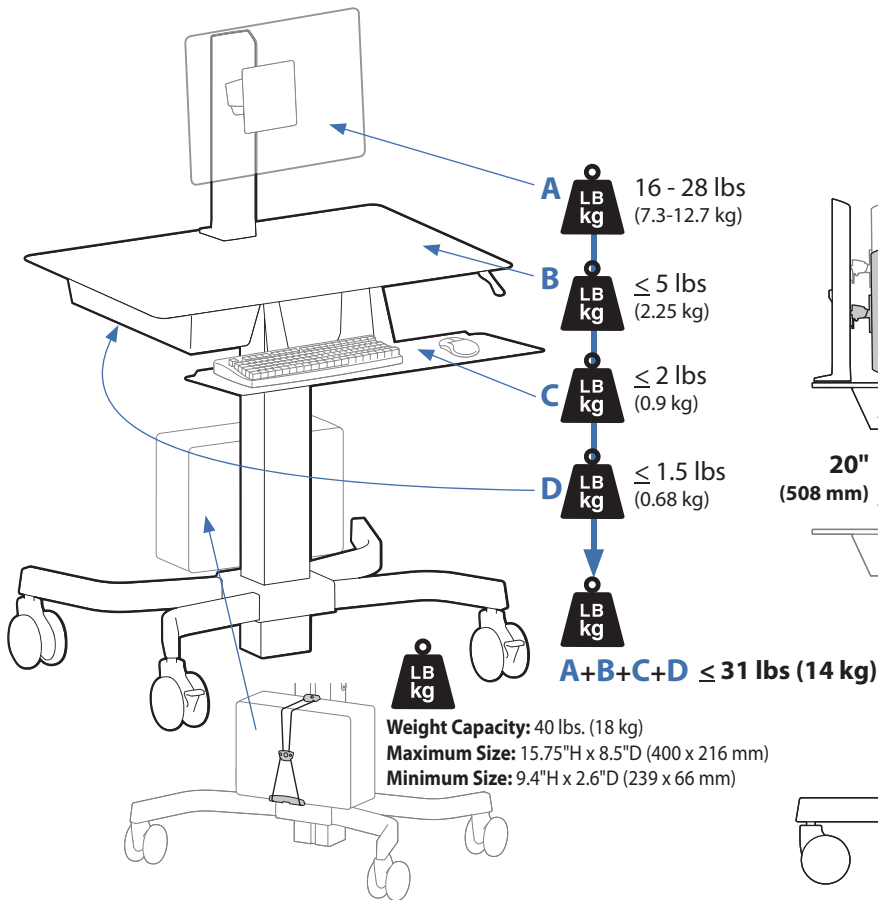

## WorkFit-C, Single LCD Mount, HD

© 2013 Ergotron, Inc. rev. 03/27/2013 DIM-Workfit-CII Content is subject to change without notification