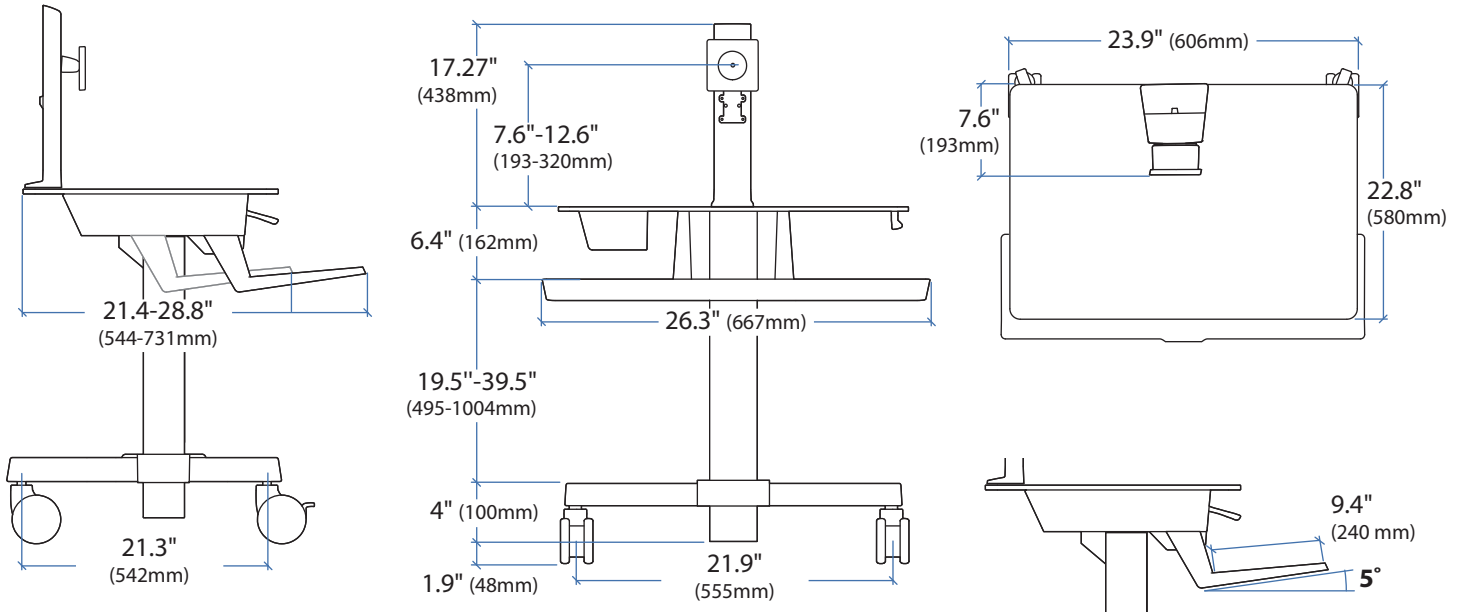

## WorkFit-C, Single LCD Mount, HD

© 2013 Ergotron, Inc. rev. 03/27/2013 DIM-Workfit-CII Content is subject to change without notification