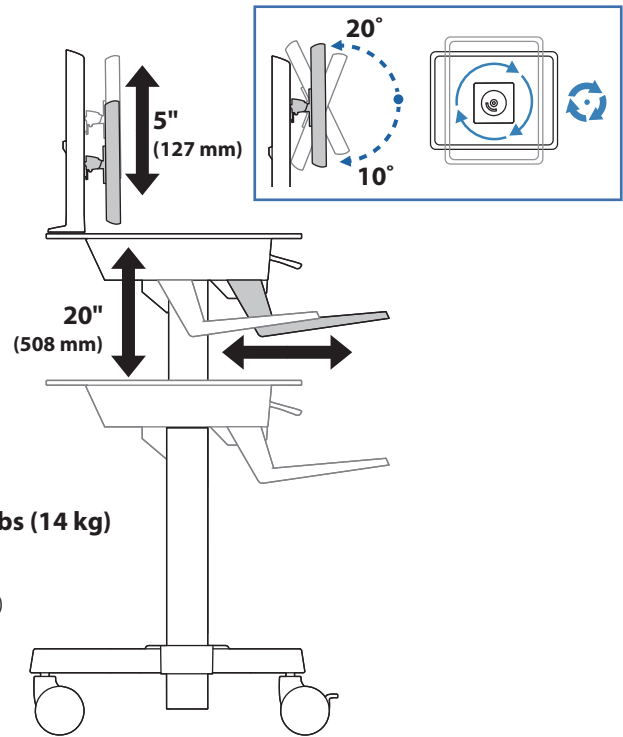

## WorkFit-C, Single LCD Mount, HD

© 2013 Ergotron, Inc. rev. 03/27/2013 DIM-Workfit-CII Content is subject to change without notification