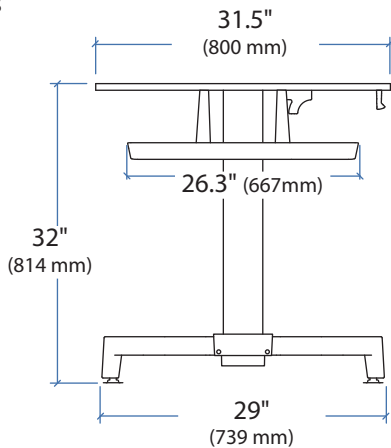

WorkFit-PD

205 Westwood Ave, Long Branch, NJ 07740
 Phone: 866-94 BOARDS (26273) / (732)-222-1511
 Fax: (732)-222-7088 | E-mail: sales@touchboards.com

Dimensions

Range of Motion

Weight Capacity

The addition of accessories can negatively impact the tip performance.