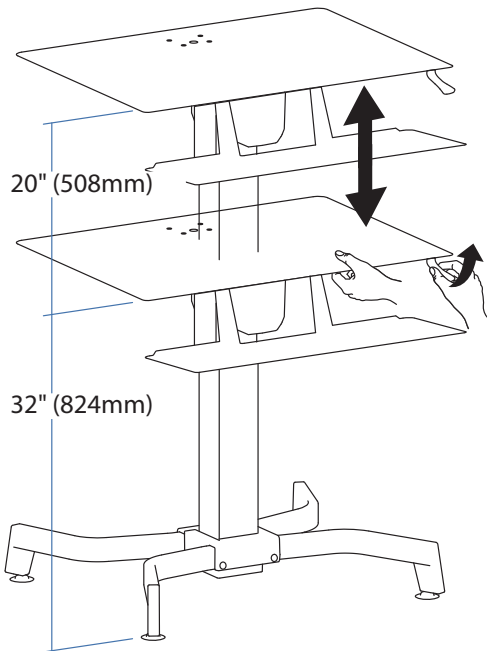

WorkFit-PD

205 Westwood Ave, Long Branch, NJ 07740
 Phone: 866-94 BOARDS (26273) / (732)-222-1511
 Fax: (732)-222-7088 | E-mail: sales@touchboards.com

Dimensions

Range of Motion

Weight Capacity

The addition of accessories can negatively impact the tip performance.