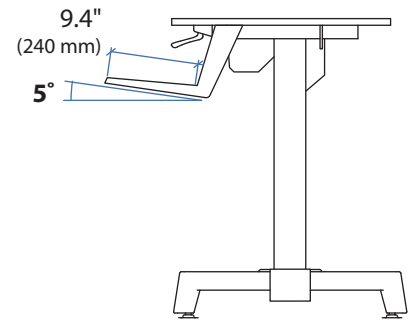

WorkFit-PD

205 Westwood Ave, Long Branch, NJ 07740
 Phone: 866-94 BOARDS (26273) / (732)-222-1511
 Fax: (732)-222-7088 | E-mail: sales@touchboards.com

Dimensions

Range of Motion

Weight Capacity

The addition of accessories can negatively impact the tip performance.