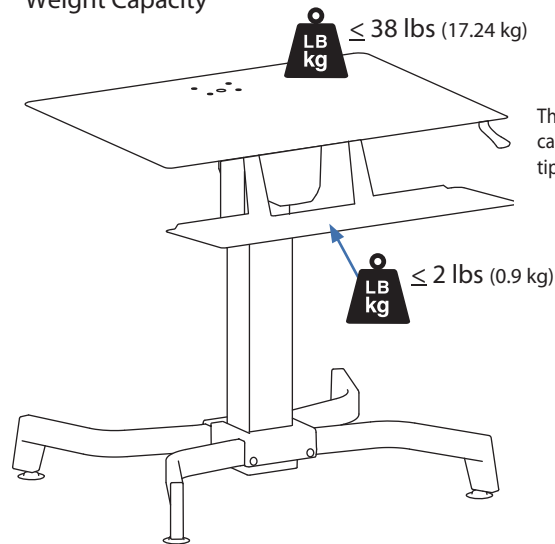

WorkFit-PD

205 Westwood Ave, Long Branch, NJ 07740
 Phone: 866-94 BOARDS (26273) / (732)-222-1511
 Fax: (732)-222-7088 | E-mail: sales@touchboards.com

Dimensions

Range of Motion

Weight Capacity

The addition of accessories can negatively impact the tip performance.