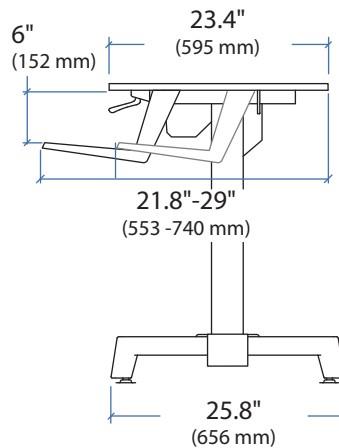

WorkFit-PD

205 Westwood Ave, Long Branch, NJ 07740
 Phone: 866-94 BOARDS (26273) / (732)-222-1511
 Fax: (732)-222-7088 | E-mail: sales@touchboards.com

Dimensions

Range of Motion

Weight Capacity

The addition of accessories can negatively impact the tip performance.