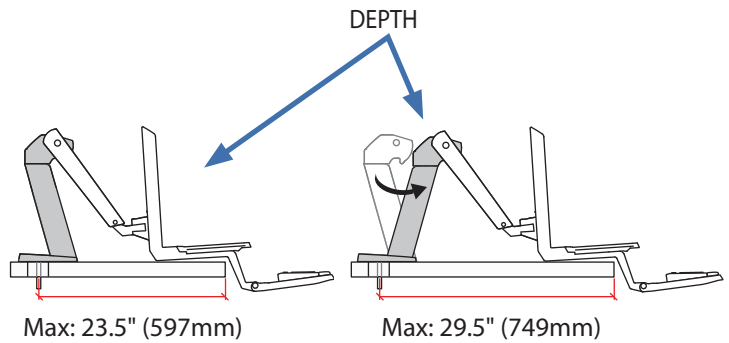

WorkFit-A

Desk Dimensions: