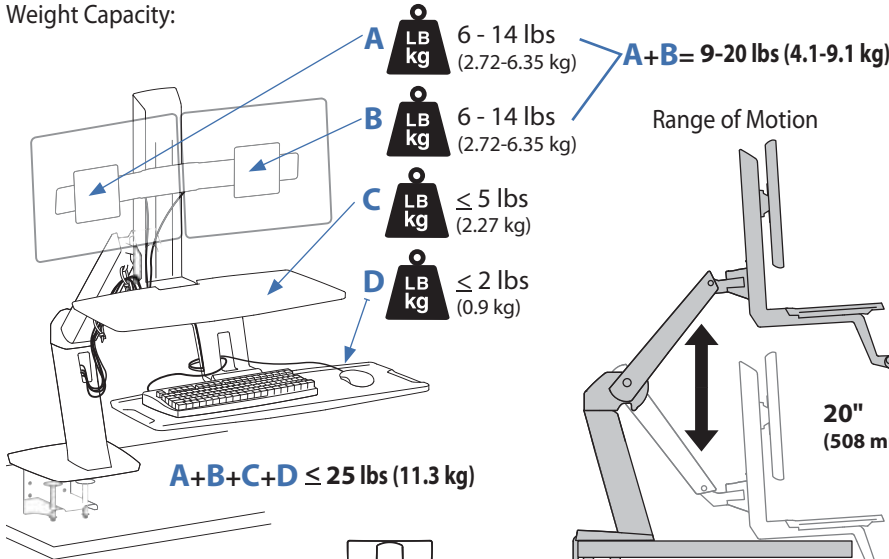

Worldwide OEM Sales

www.ergotron.com
 info.oem@ergotron.com

Ergotron®

WorkFit-A, Dual

Dimensional & Range of Motion Illustrations

Weight Capacity:

Range of Motion

Dimensions

see page 4 for Desk Specifications.

© 2014 Ergotron, Inc. rev. 06/30/2014 DIM-WorkFit-A-dropdownKB Content is subject to change without notification

Americas Sales and Corporate Headquarters

St. Paul, MN USA
(800) 888-8458
+1-651-681-7600
www.ergotron.com
sales@ergotron.com