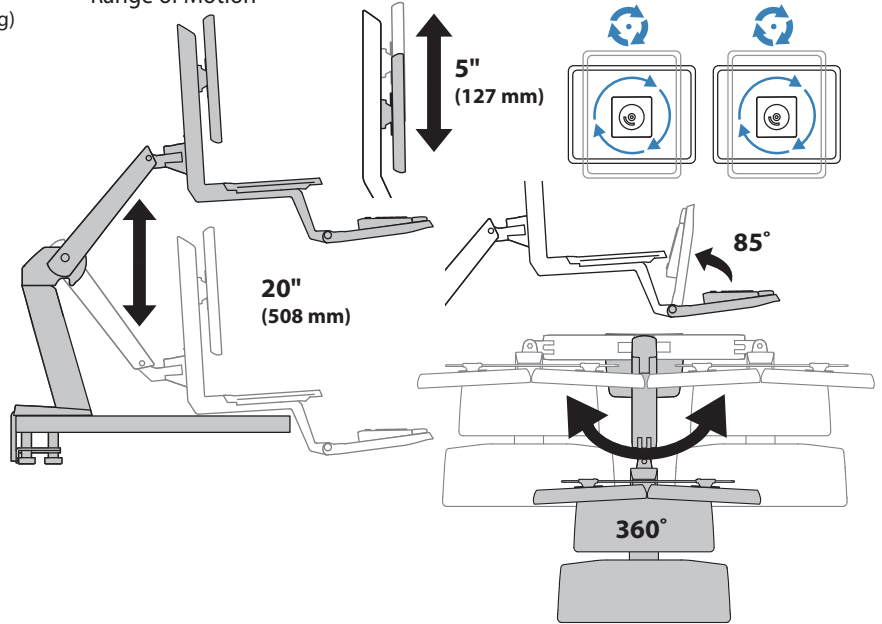

Worldwide OEM Sales

www.ergotron.com
 info.oem@ergotron.com

Ergotron®

WorkFit-A, Dual

Dimensional & Range of Motion Illustrations

Weight Capacity:

Range of Motion

Dimensions

see page 4 for Desk Specifications.

© 2014 Ergotron, Inc. rev. 06/30/2014 DIM-WorkFit-A-dropdownKB Content is subject to change without notification

Americas Sales and Corporate Headquarters

St. Paul, MN USA
(800) 888-8458
+1-651-681-7600
www.ergotron.com
sales@ergotron.com