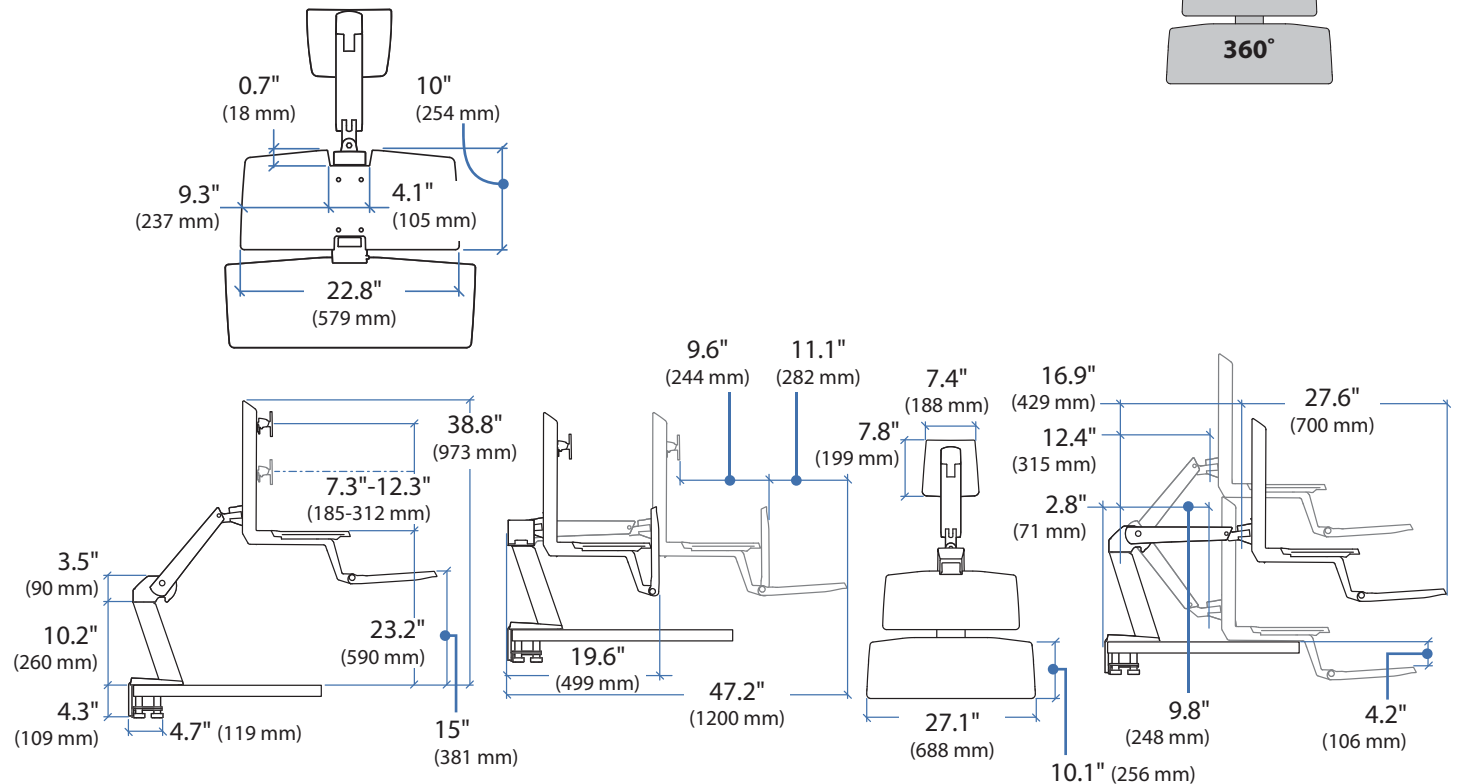

APAC Sale

Tokyo, Japan
 www.ergotron.com
 apaccustomerservice@ergotron.com

Worldwide OEM Sales

www.ergotron.com
 info.oem@ergotron.com

WorkFit-A, Single LCD Mount, HD

Dimensional & Range of Motion Illustrations

Weight Capacity

Range of Motion

Dimensions

see page 4 for Desk Specifications.

© 2014 Ergotron, Inc. rev. 06/30/2014 DIM-WorkFit-A-dropdownKB Content is subject to change without notification

Americas Sales and Corporate Headquarters

Worldwide OEM Sales

www.ergotron.com
 info.oem@ergotron.com

Ergotron®

WorkFit-A, Dual

Dimensional & Range of Motion Illustrations

Weight Capacity:

Range of Motion

Dimensions