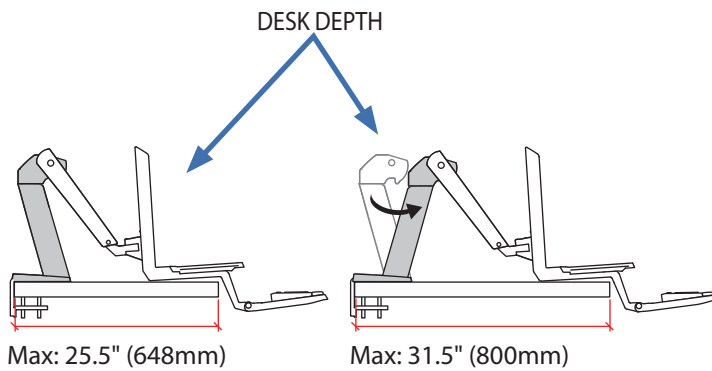

WorkFit-A

Desk Dimensions: