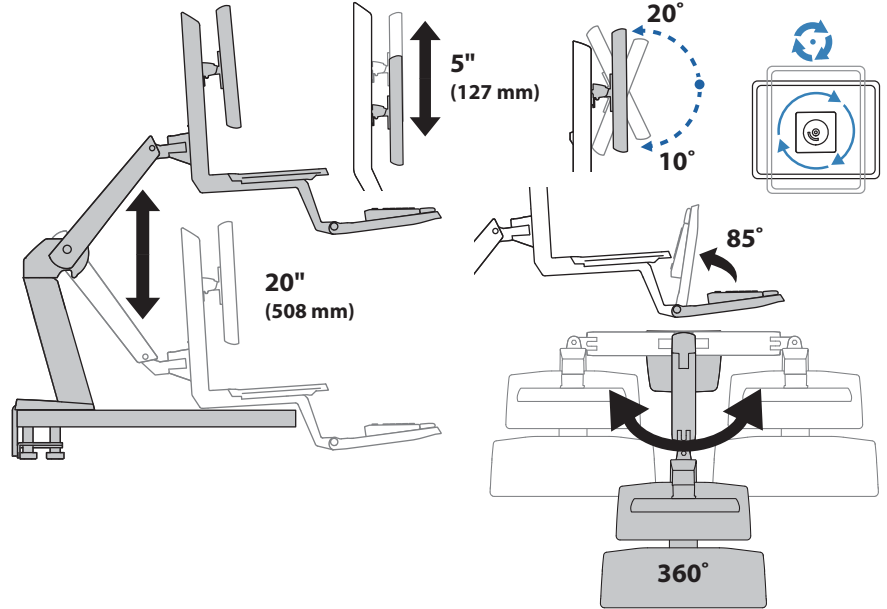

APAC Sale

Tokyo, Japan
 www.ergotron.com
 apaccustomerservice@ergotron.com

Worldwide OEM Sales

www.ergotron.com
 info.oem@ergotron.com

WorkFit-A, Single LCD Mount, HD

Dimensional & Range of Motion Illustrations

Weight Capacity

Range of Motion

Dimensions

see page 4 for Desk Specifications.

© 2014 Ergotron, Inc. rev. 06/30/2014 DIM-WorkFit-A-dropdownKB Content is subject to change without notification

Americas Sales and Corporate Headquarters