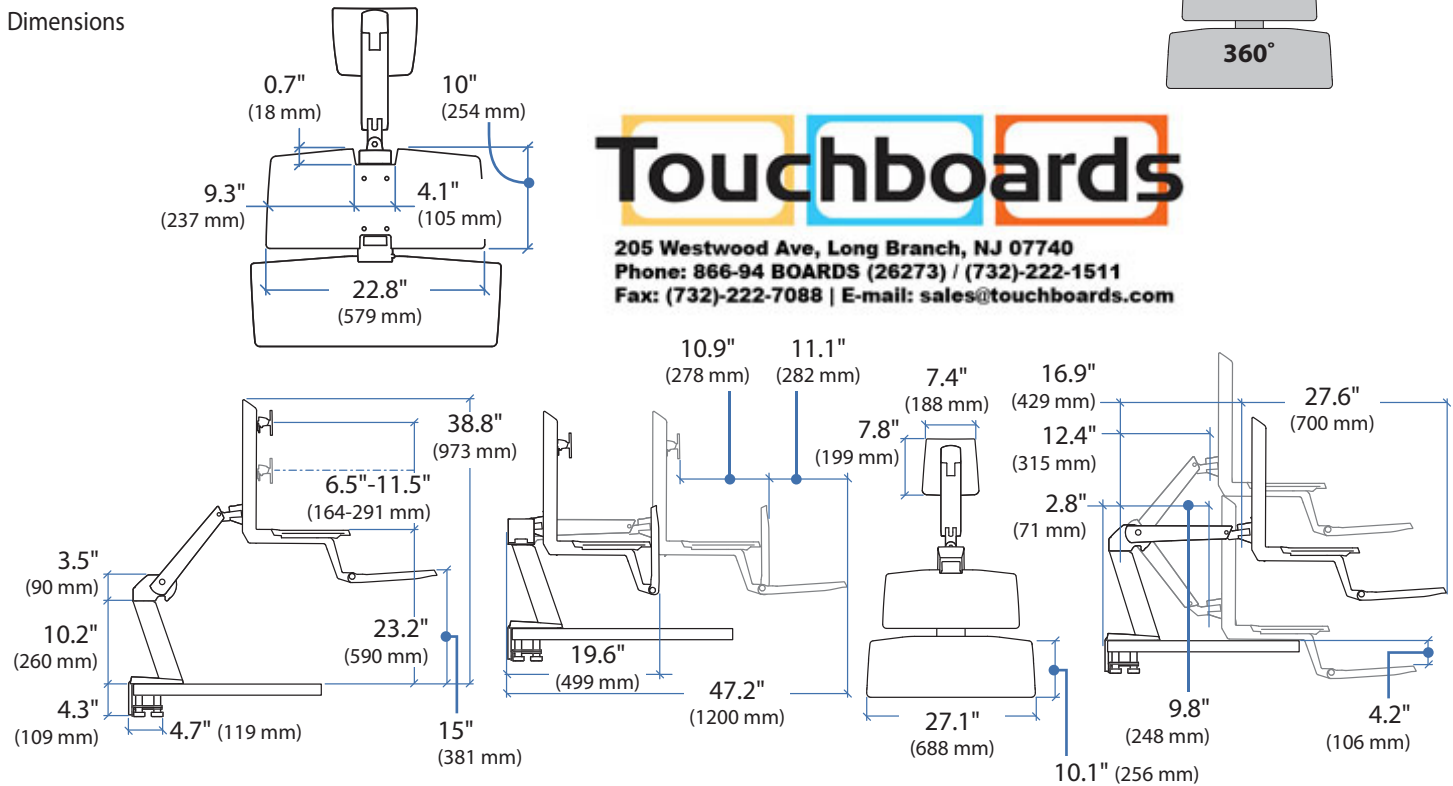

WorkFit-A, Single LCD Mount, LD

Weight Capacity

Range of Motion

Dimensions

205 Westwood Ave, Long Branch, NJ 07740
 Phone: 866-94 BOARDS (26273) / (732)-222-1511
 Fax: (732)-222-7088 | E-mail: sales@touchboards.com