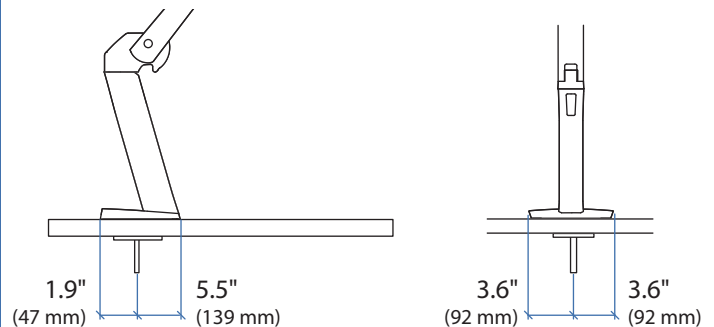

WorkFit-A

Desk Dimensions:

Touchboards

205 Westwood Ave, Long Branch, NJ 07740
 Phone: 866-94 BOARDS (26273) / (732)-222-1511
 Fax: (732)-222-7088 | E-mail: sales@touchboards.com

Americas Sales and Corporate Headquarters