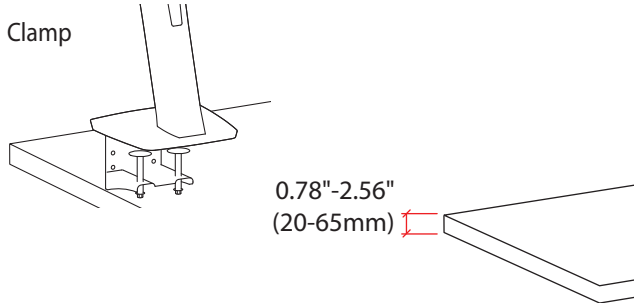

WorkFit-A

Desk Dimensions: