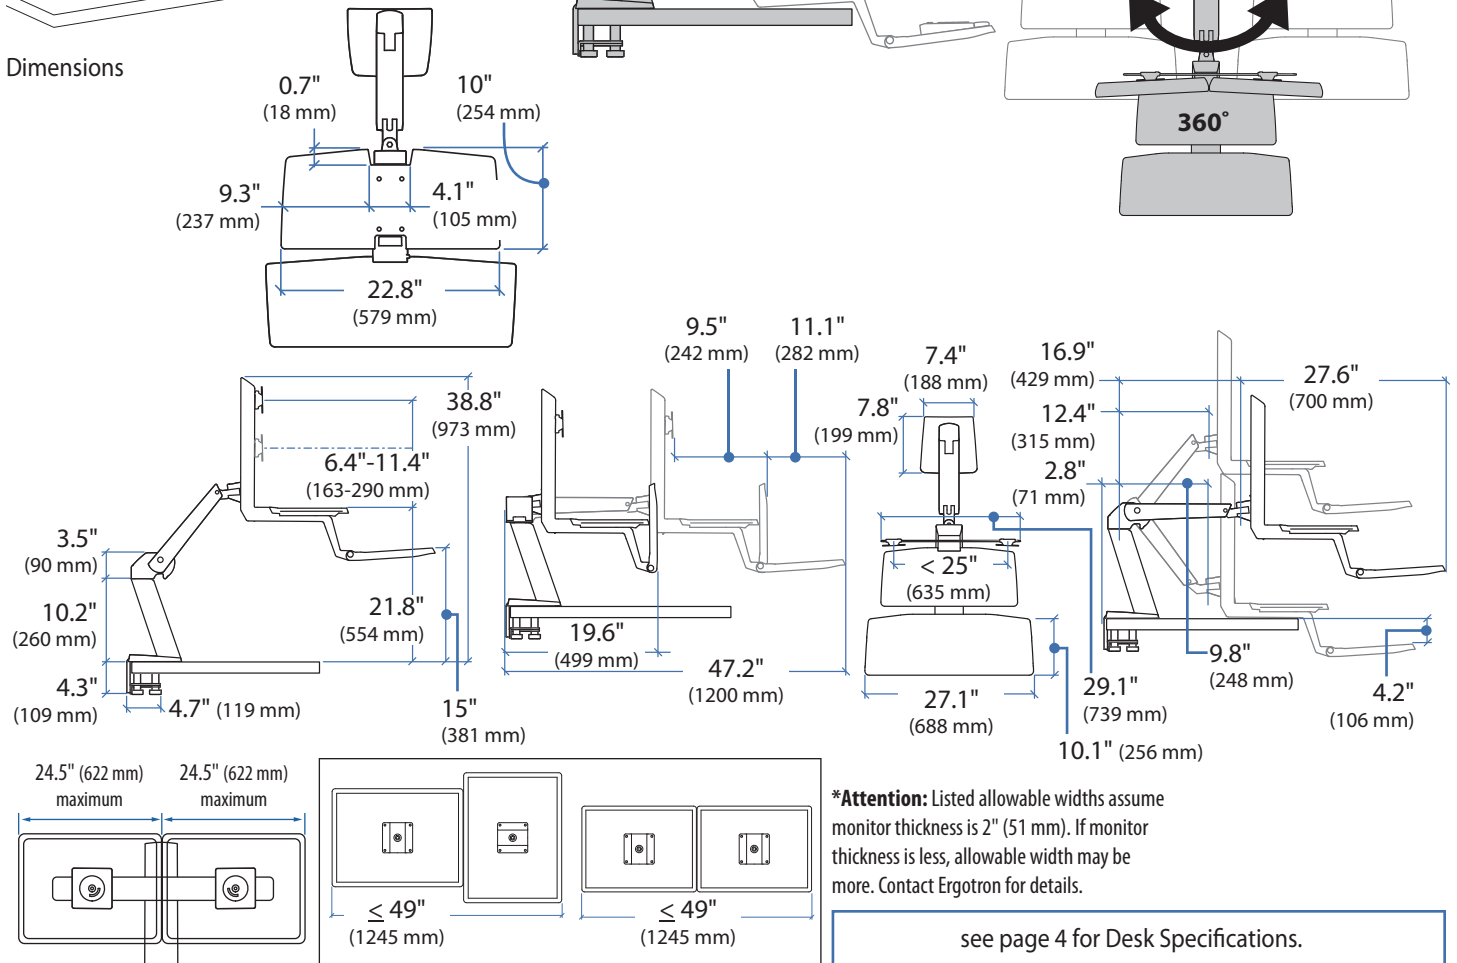

Worldwide OEM Sales

www.ergotron.com
 info.oem@ergotron.com

Ergotron®

WorkFit-A, Dual

Dimensional & Range of Motion Illustrations

Weight Capacity:

Range of Motion

Dimensions

see page 4 for Desk Specifications.

© 2014 Ergotron, Inc. rev. 06/30/2014 DIM-WorkFit-A-dropdownKB Content is subject to change without notification

Americas Sales and Corporate Headquarters

St. Paul, MN USA
(800) 888-8458
+1-651-681-7600
www.ergotron.com
sales@ergotron.com