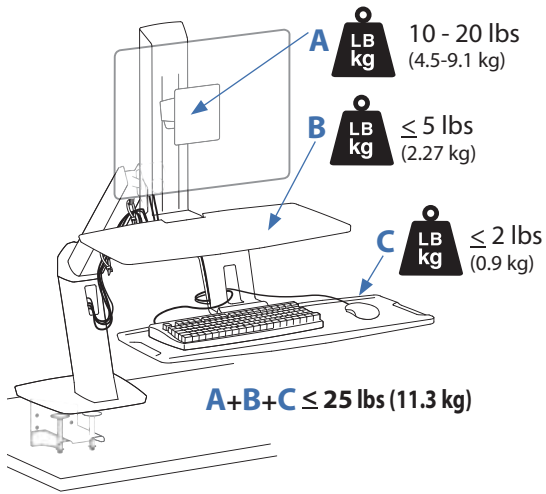

APAC Sale

Tokyo, Japan
 www.ergotron.com
 apaccustomerservice@ergotron.com

Worldwide OEM Sales

www.ergotron.com
 info.oem@ergotron.com

WorkFit-A, Single LCD Mount, HD

Dimensional & Range of Motion Illustrations

Weight Capacity

Range of Motion

Dimensions

see page 4 for Desk Specifications.

© 2014 Ergotron, Inc. rev. 06/30/2014 DIM-WorkFit-A-dropdownKB Content is subject to change without notification

Americas Sales and Corporate Headquarters