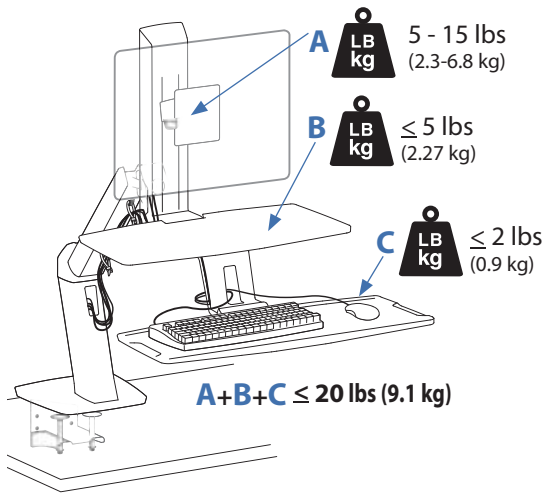

WorkFit-A, Single LCD Mount, LD

Weight Capacity

Range of Motion

Dimensions

205 Westwood Ave, Long Branch, NJ 07740
 Phone: 866-94 BOARDS (26273) / (732)-222-1511
 Fax: (732)-222-7088 | E-mail: sales@touchboards.com