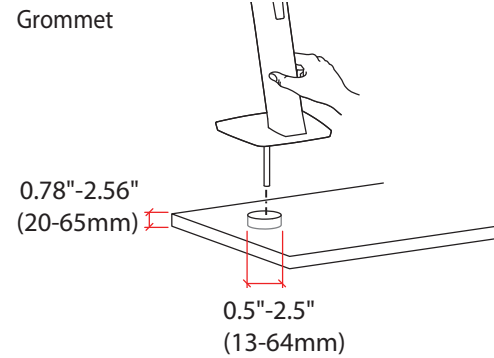

see page 4 for Desk Specifications.

© 2014 Ergotron, Inc. rev. 06/30/2014 DIM-WorkFit-A-dropdownKB Content is subject to change without notification

Americas Sales and Corporate Headquarters

St. Paul, MN USA
(800) 888-8458
+1-651-681-7600
www.ergotron.com
sales@ergotron.com

WorkFit-A

Desk Dimensions:

Touchboards

205 Westwood Ave, Long Branch, NJ 07740
 Phone: 866-94 BOARDS (26273) / (732)-222-1511
 Fax: (732)-222-7088 | E-mail: sales@touchboards.com

Americas Sales and Corporate Headquarters