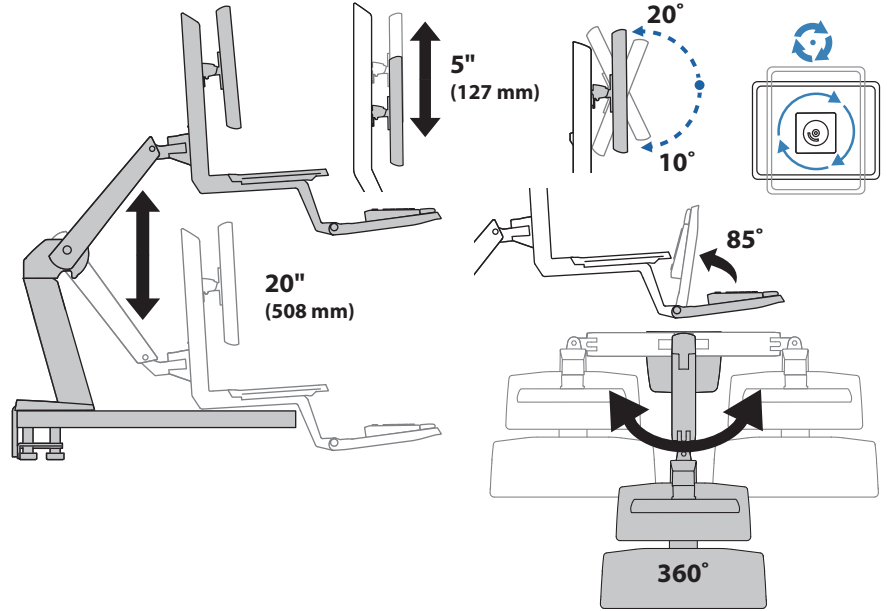

WorkFit-A, Single LCD Mount, LD

Weight Capacity

Range of Motion

Dimensions

205 Westwood Ave, Long Branch, NJ 07740
 Phone: 866-94 BOARDS (26273) / (732)-222-1511
 Fax: (732)-222-7088 | E-mail: sales@touchboards.com