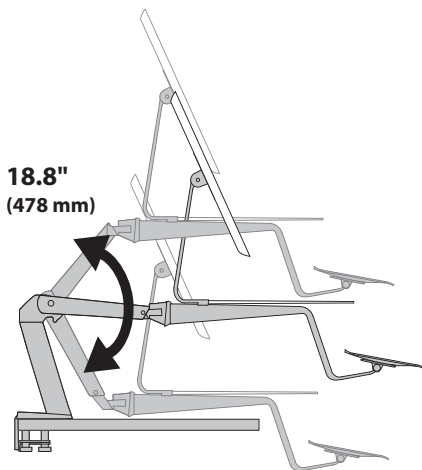

WorkFit-A, for Apple

Dimensions

Intended for Apple 21.5" and 27" iMac.
Maximum total weight, including monitor, not to exceed 25 lbs. (11.34 kg)

Range of Motion

© 2013 Ergotron, Inc. rev. 09/30/2013 DIM-WorkFit-Aa Content is subject to change without notification