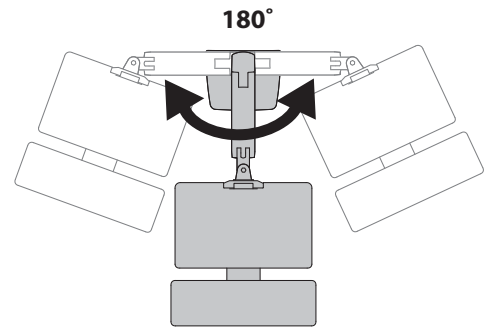

WorkFit-A, for Apple

Dimensions

Intended for Apple 21.5" and 27" iMac.
Maximum total weight, including monitor, not to exceed 25 lbs. (11.34 kg)

Range of Motion

© 2013 Ergotron, Inc. rev. 09/30/2013 DIM-WorkFit-Aa Content is subject to change without notification