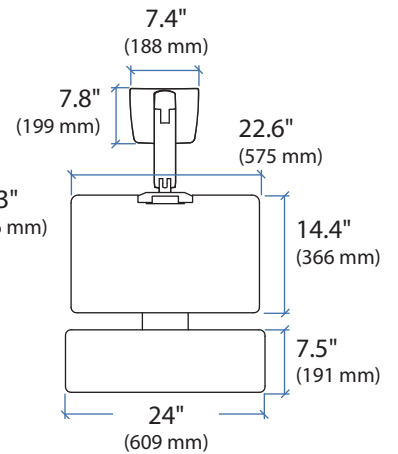

WorkFit-A, for Apple

Dimensions

Intended for Apple 21.5" and 27" iMac.
Maximum total weight, including monitor, not to exceed 25 lbs. (11.34 kg)

Range of Motion

© 2013 Ergotron, Inc. rev. 09/30/2013 DIM-WorkFit-Aa Content is subject to change without notification

APAC Sale

Tokyo, Japan
www.ergotron.com
apaccustomerservice@ergotron.com

Worldwide OEM Sales

www.ergotron.com
info.oem@ergotron.com

WorkFit-A, for Apple

Desk Dimensions:

Touchboards

205 Westwood Ave, Long Branch, NJ 07740
 Phone: 866-94 BOARDS (26273) / (732)-222-1511
 Fax: (732)-222-7088 | E-mail: sales@touchboards.com