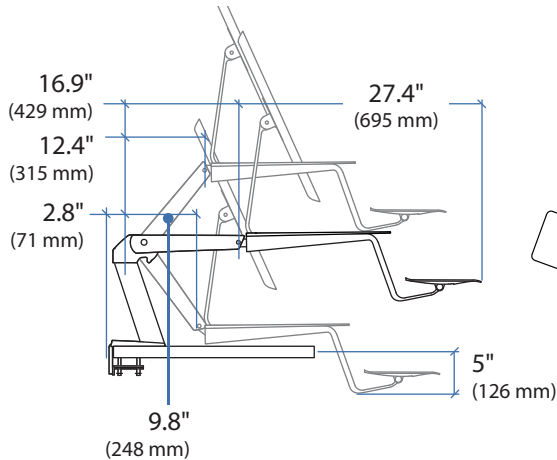

WorkFit-A, for Apple

Dimensions

Intended for Apple 21.5" and 27" iMac.
Maximum total weight, including monitor, not to exceed 25 lbs. (11.34 kg)

Range of Motion

© 2013 Ergotron, Inc. rev. 09/30/2013 DIM-WorkFit-Aa Content is subject to change without notification

APAC Sale

Tokyo, Japan
www.ergotron.com
apaccustomerservice@ergotron.com

Worldwide OEM Sales

www.ergotron.com
info.oem@ergotron.com

WorkFit-A, for Apple

Desk Dimensions:

Touchboards

205 Westwood Ave, Long Branch, NJ 07740
 Phone: 866-94 BOARDS (26273) / (732)-222-1511
 Fax: (732)-222-7088 | E-mail: sales@touchboards.com