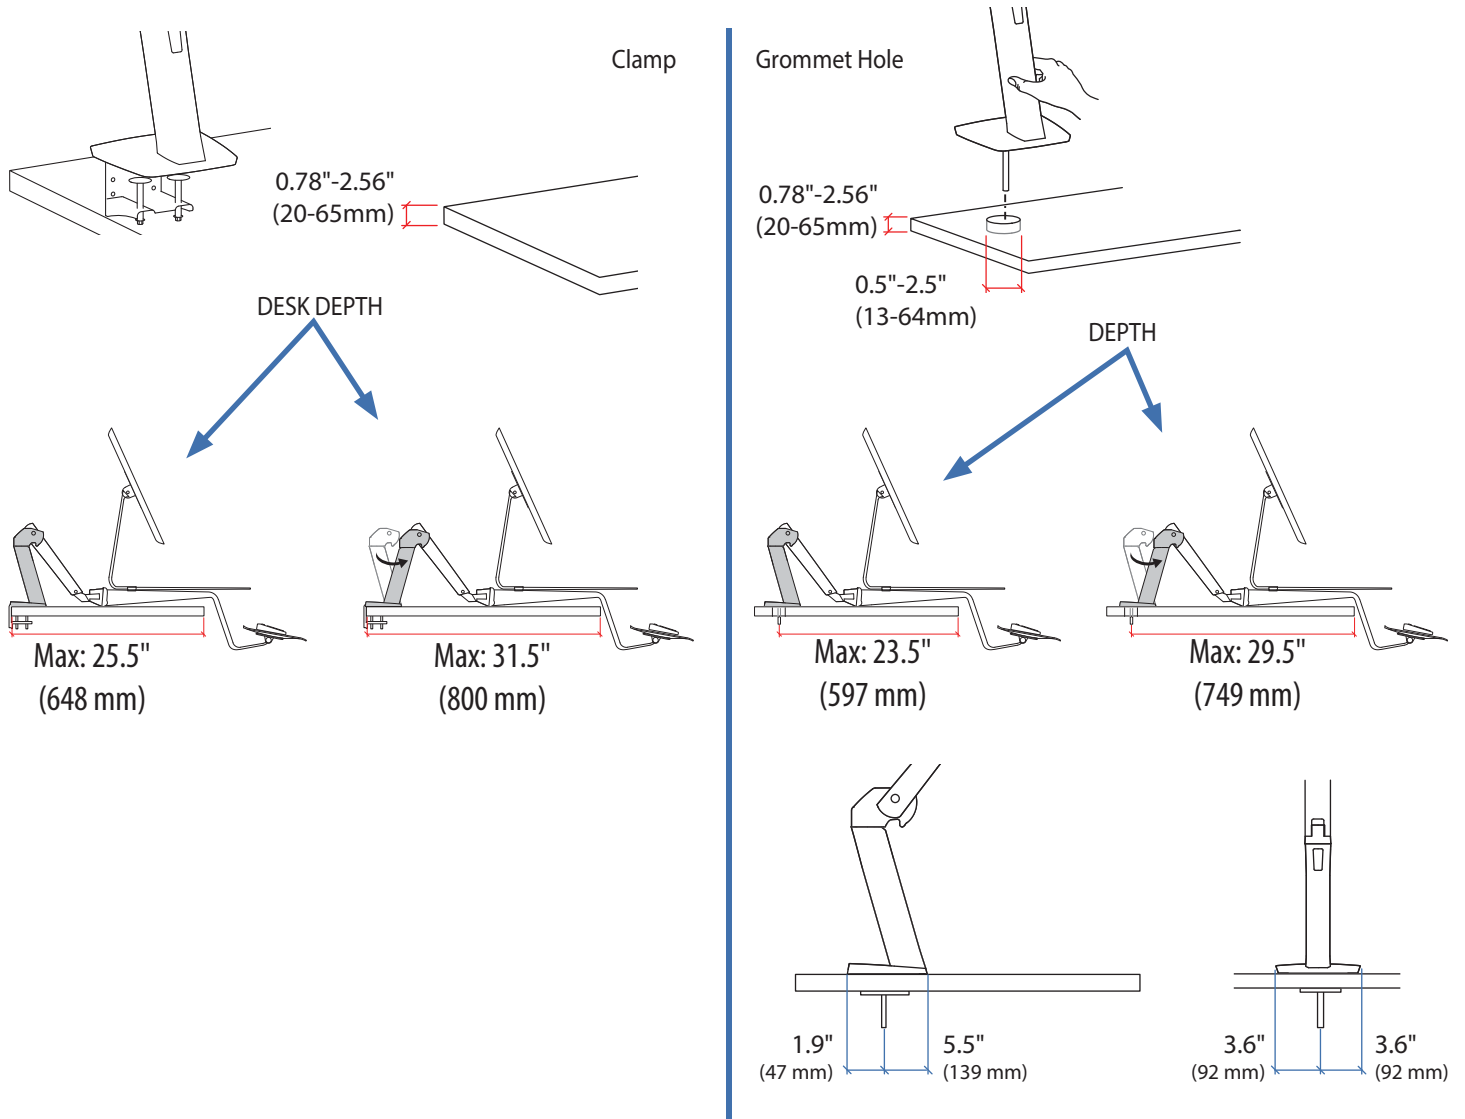

WorkFit-A, for Apple

Dimensions

Intended for Apple 21.5" and 27" iMac.
Maximum total weight, including monitor, not to exceed 25 lbs. (11.34 kg)

Range of Motion

© 2013 Ergotron, Inc. rev. 09/30/2013 DIM-WorkFit-Aa Content is subject to change without notification

APAC Sale

Tokyo, Japan
www.ergotron.com
apaccustomerservice@ergotron.com

Worldwide OEM Sales

www.ergotron.com
info.oem@ergotron.com

WorkFit-A, for Apple

Desk Dimensions:

Touchboards

205 Westwood Ave, Long Branch, NJ 07740
 Phone: 866-94 BOARDS (26273) / (732)-222-1511
 Fax: (732)-222-7088 | E-mail: sales@touchboards.com