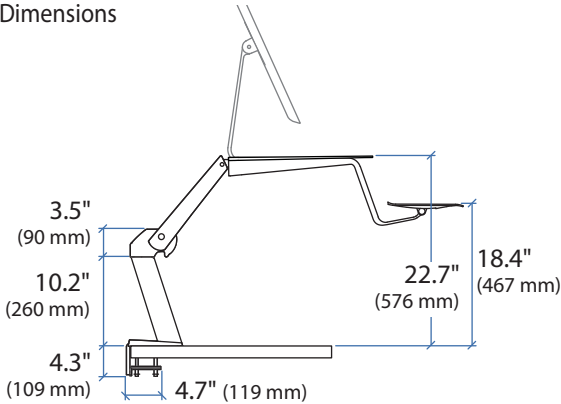

WorkFit-A, for Apple

Dimensions

Intended for Apple 21.5" and 27" iMac.
Maximum total weight, including monitor, not to exceed 25 lbs. (11.34 kg)

Range of Motion

© 2013 Ergotron, Inc. rev. 09/30/2013 DIM-WorkFit-Aa Content is subject to change without notification

APAC Sale

Tokyo, Japan
www.ergotron.com
apaccustomerservice@ergotron.com

Worldwide OEM Sales

www.ergotron.com
info.oem@ergotron.com

WorkFit-A, for Apple

Desk Dimensions:

Touchboards

205 Westwood Ave, Long Branch, NJ 07740
 Phone: 866-94 BOARDS (26273) / (732)-222-1511
 Fax: (732)-222-7088 | E-mail: sales@touchboards.com