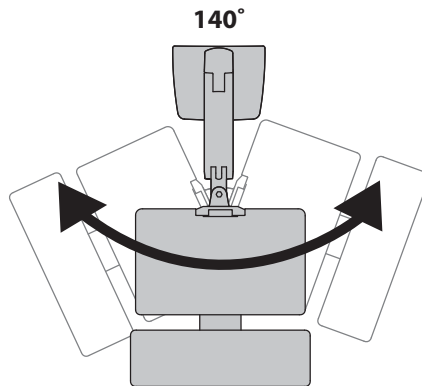

WorkFit-A, for Apple

Dimensions

Intended for Apple 21.5" and 27" iMac.
Maximum total weight, including monitor, not to exceed 25 lbs. (11.34 kg)

Range of Motion

© 2013 Ergotron, Inc. rev. 09/30/2013 DIM-WorkFit-Aa Content is subject to change without notification