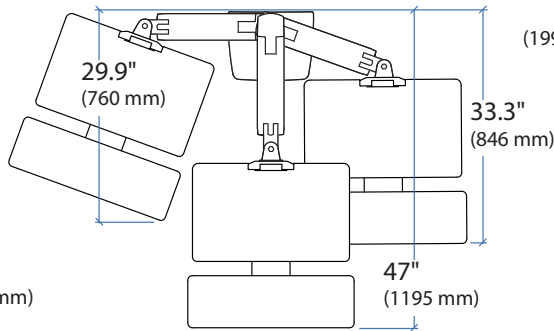

WorkFit-A, for Apple

Dimensions

Intended for Apple 21.5" and 27" iMac.
Maximum total weight, including monitor, not to exceed 25 lbs. (11.34 kg)

Range of Motion

© 2013 Ergotron, Inc. rev. 09/30/2013 DIM-WorkFit-Aa Content is subject to change without notification

APAC Sale

Tokyo, Japan
www.ergotron.com
apaccustomerservice@ergotron.com

Worldwide OEM Sales

www.ergotron.com
info.oem@ergotron.com

WorkFit-A, for Apple

Desk Dimensions:

Touchboards

205 Westwood Ave, Long Branch, NJ 07740
 Phone: 866-94 BOARDS (26273) / (732)-222-1511
 Fax: (732)-222-7088 | E-mail: sales@touchboards.com