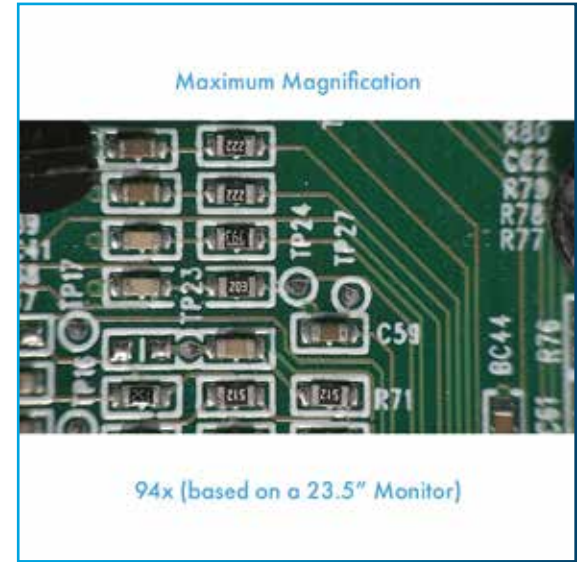

10 Diopter Lens For SharpVue XT

10 Diopter lens for the SharpVue XT Digital Microscope (item # 26700-137). This lens provides additional magnification at a 4 inch working distance. 4.7x - 94x magnification based on a 23.5" monitor.

Features:

- Glass lens provides crystal-clear imaging
- Increases magnification range to 4.7x - 94x (based on a 23.5" monitor)
- Ideal for applications that require additional magnification

SharpVue XT

Cutting-Edge Technology Meets *Flexibility*

- 30x optical, up to 300x digital magnification (4.7x-94x w/ 10D Lens)
- DisplayPort and USB outputs
- Adjustable vertical and horizontal positioning
- Auto focus camera
- Includes remote control for on-screen settings
- Captures Images to USB Device
- Includes Imaging Software

6"-16.5" horizontal range

Horizontal and
vertical positioning

Cutting-Edge Technology Meets Flexibility

The SharpVue® XT camera is mounted to a telescoping arm with a **horizontal range of 6in to 16.5in**, giving users the ability to adjust the camera position both horizontally and vertically. This innovative feature allows users to upgrade their magnification or working distance, as well as scan over larger objects. The SharpVue® XT utilizes the same advanced camera technology as the SharpVue® Plus with the same USB/DisplayPort outputs and the ability to save images to a USB drive. This system comes complete with an ESD Safe **22in post stand with a 11.5in x 17.7in base**. Equipped with cutting-edge software that allows users to capture images and videos, make accurate measurements, draw lines and shapes, and more.