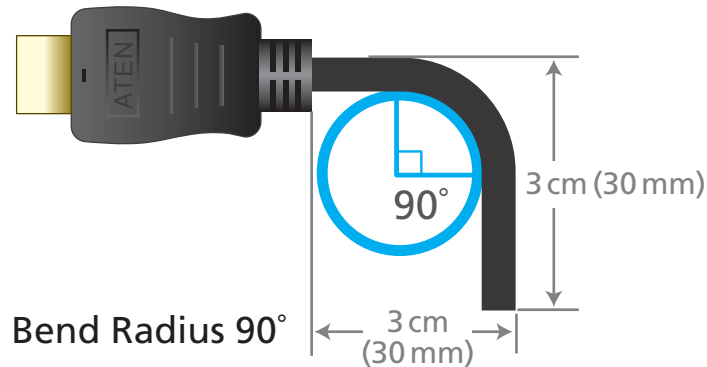

## High Speed HDMI Cable with Ethernet

( 1, 1.8, 2, 3, 5, 10, 15, 20 m )

- ATEN High Speed HDMI Cable with Ethernet provides an uncompressed, all-digital interface for both audio and video signals. Our cables infuse high-quality copper wire to resist interference for improved image clarity. We offer HDMI cable at lengths of 1 to 20 meters with resolutions up to True 4K (4096 x 2160 @60Hz).

### Features

- Superior video quality:
  - True 4K (4096 x 2160 @60Hz): 2L-7D01H, 2L-7D02H, 2L-7D02H-1, 2L-7D03H
  - 4K (4096 x 2160 / 3840 x 2160 @30 Hz): 2L-7D05H, 2L-7D10H, 2L-7D15H, 2L-7D20H
- HDMI Ethernet Channel functionality: additional dedicated data channel supports networking\*
- HDMI (3D, Deep Color, 4K); HDCP 2.2 compliant
- Gold-plated connectors for reliable transmissions
- Available in lengths from 1 to 20 m
- RoHS compliant
- Bend Radius 90°\*\*

## Specifications

Function	2L-7D01H	2L-7D02H	2L-7D02H-1	2L-7D03H	2L-7D05H	2L-7D10H	2L-7D15H	2L-7D20H
<b>Video Resolution</b>	2L-7D01H, 2L-7D02H, 2L-7D02H-1, 2L-7D03H: Up to 4096X2160 @60Hz 2L-7D05H, 2L-7D10H, 2L-7D15H, 2L-7D20H: Up to 4096X2160 @30Hz							
<b>Physical Properties</b>								
Cable Length	1m, 1.8m, 2m, 3m, 5m, 10m, 15m, 20m							
Cable Color	Black							
Cable Outer Dimension	2L-7D01H, 2L-7D02H, 2L-7D02H-1, 2L-7D03H: 6.0+/-0.15mm 2L-7D05H: 6.0+/-0.2mm 2L-7D10H: 7.3+/-0.2mm 2L-7D15H, 2L-7D20H: 10.0+/-0.2mm							
Conductor Gauge	2L-7D01H, 2L-7D02H, 2L-7D02H-1, 2L-7D03H, 2L-7D05H: 30AWG 2L-7D10H: 28 AWG 2L-7D20H: 26 AWG 2L-7D15H: 24 AWG							
Conductor Material	2L-7D01H, 2L-7D02H, 2L-7D02H-1, 2L-7D03H: Solid bare Copper 2L-7D05H, 2L-7D10H, 2L-7D15H, 2L-7D20H: Tinned Copper							
Connector Plating	Gold							
Connector Type	HDMI (19pin) Male to Male							
Cable Shield Type	Aluminum Foil							
Cable Jacket Type	PVC							
<b>Environmental</b>								
Operating Temperature	80° C							
Rating	UL VW-1 (Flame rate), CSA							