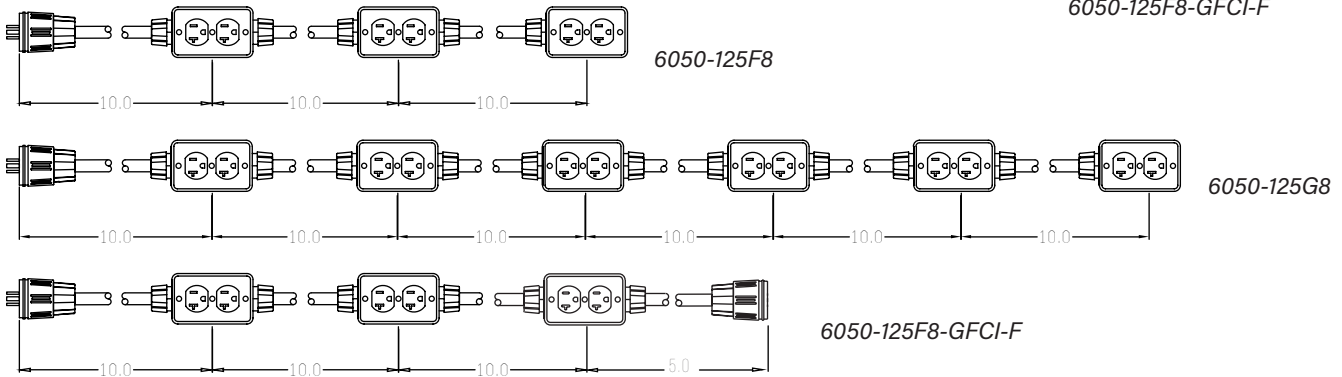

# 3-Phase Power Stringers

6050-125F8-GFCI-F

## Standard Features:

- 120/208 Volt, 20 Amp
- Non-metallic, non-conductive outlet boxes
- Crush proof and oil resistant
- PN: 6050-125F8-GFCI-F is a double-sided GFCI-protected outlet box
- Custom assemblies available

## Dimensions:

## Selection Guide:

Part Number	Overall Length	Plug	Receptacles	Secondary	Cord Type	Color of cable / boxes	GFCI	Flip lids
6050-125F8	30 ft.	L21-20	(3) NEMA 5-20	No	12/5 SEOW	Black / Yellow	No	No
6050-125G8	60 ft.	L21-20	(6) NEMA 5-20	No	12/5 SEOW	Black / Yellow	No	No
6050-125F8-GFCI-F	35 ft.	L21-20	(6) NEMA 5-20	Yes, 5'	12/5 SEOW	Black / Yellow	Yes	Yes