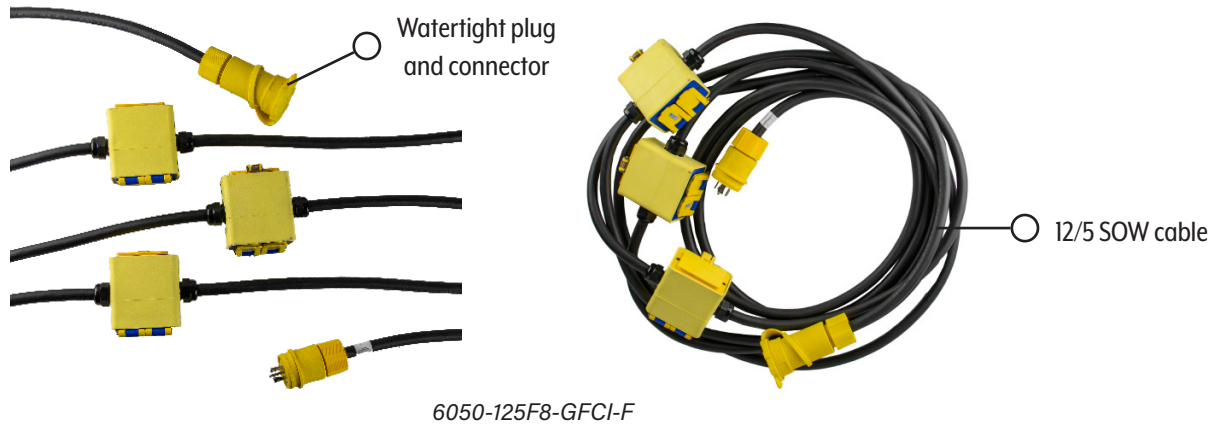

# 3-Phase Power Stringers

6050-125F8-GFCI-F

## Standard Features:

- 120/208 Volt, 20 Amp
- Non-metallic, non-conductive outlet boxes
- Crush proof and oil resistant
- PN: 6050-125F8-GFCI-F is a double-sided GFCI-protected outlet box
- Custom assemblies available

## Dimensions:

## Selection Guide:

Part Number	Overall Length	Plug	Receptacles	Secondary	Cord Type	Color of cable / boxes	GFCI	Flip lids
6050-125F8	30 ft.	L21-20	(3) NEMA 5-20	No	12/5 SEOW	Black / Yellow	No	No
6050-125G8	60 ft.	L21-20	(6) NEMA 5-20	No	12/5 SEOW	Black / Yellow	No	No
6050-125F8-GFCI-F	35 ft.	L21-20	(6) NEMA 5-20	Yes, 5'	12/5 SEOW	Black / Yellow	Yes	Yes