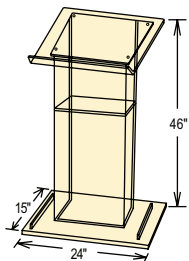

Clear Acrylic Lectern with Shelf MODEL #401S

FEATURES

- Contemporary-style lectern, perfect for a worship or modern business setting
- Light weight and made from 1/2" and 3/8" thick acrylic Plexiglass
- Broad 23.5"x24" reading surface with book stop
- Convenient 14"x8" shelf
- Ships UPS

Touchboards

205 Westwood Ave, Long Branch, NJ 07740
 Phone: 866-94 BOARDS (26273) / (732)-222-1511
 Fax: (732)-222-7088 | E-mail: sales@touchboards.com

401S

TECHNICAL SPECIFICATIONS

DIMENSIONS	46" H x 24" W x 15" D
WEIGHT	47 lbs.
SHELF	14" W x 8" D