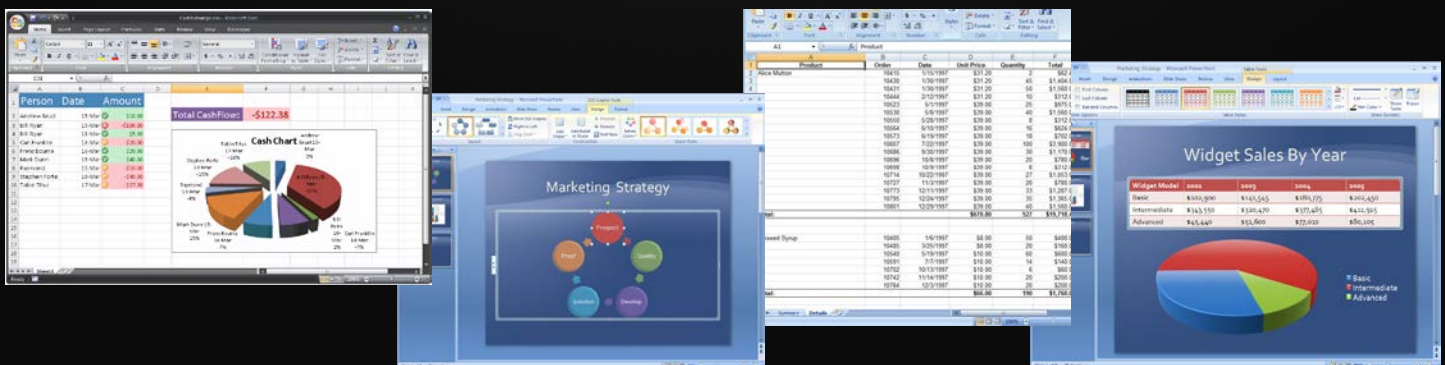

Images (JPEG/GIF)

Excel

Live Video Capture (Optional)

Made To Be Effective For Everyone

No Need To Convert Your Existing Media Into Any Sort Of Specialized Format

Have your media playing on your Signage4K as quickly as you can create it. Many signage players on the market require you to convert your files to the limited amount of file types and formats that particular signage player can run. The endless and unnecessary conversion of file types for display as digital signage destroys not only productivity but also creativity. SmartAVI doesn't think that this should be a problem for our customers to have. Why should the burden of file conversion to the limited amount of file types that can run on most digital signage be on your shoulders?

With Signage4K, this is no longer a problem, because it can take almost any commonly used file type and display it as scheduled, fully customizable signage. So feel free to use your PowerPoint as soon as you've written the last word or upload an Excel spreadsheet as soon as you've finished entering the data. Time is precious, so don't waste it unnecessarily converting files.