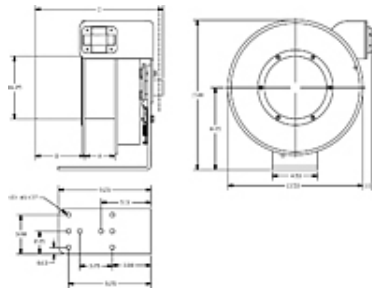

- UL listed to US and Canadian safety standards for reels with cable.
- Ideal for indoor and outdoor use (wet or dry).
- Weather proof NEMA 4X slip ring enclosure.
- Heavy all-steel construction.
- Safety-Yellow Powder-Coated finish.
- Numbered terminal blocks for simplified hookup.
- Formed steel stand with multiple mounting holes.
- Guide arm (4-roller, adjustable to 12 positions for efficient cable storage).
- Ratchet - positive lock including constant tension feature - can be removed
- 35 A / 600 Volt Slip Ring
- Supplied with type SOW or SOOW cable installed.
- Primary cordset not supplied with reel - must be hardwired into location

Note - optional swivel base available- order separately

Results 1 - 66 of 66

Item #	Voltage	Current	Cable Gauge/ Type	Cable Length	Finish	List Price (US\$)
5163-20	600 V	10 A	#16/3 SOW	20 ft	Yellow Powder Coated	\$882.17
5164-20	600 V	8 A	#16/4 SOW	20 ft	Yellow Powder Coated	\$955.30
5166-20	600 V	8 A	#16/6 SOW	20 ft	Yellow Powder Coated	QUOTE
5168-20	600 V	7 A	#16/8 SOW	20 ft	Yellow Powder Coated	QUOTE
51610-20	600 V	5 A	#16/10 SOW	20 ft	Yellow Powder Coated	QUOTE
51612-20	600 V	5 A	#16/12 SOW	20 ft	Yellow Powder Coated	QUOTE
5143-20	600 V	15 A	#14/3 SOW	20 ft	Yellow Powder Coated	\$902.73
5144-20	600 V	12 A	#14/4 SOW	20 ft	Yellow Powder Coated	\$1,005.58
5146-20	600 V	12 A	#14/6 SOW	20 ft	Yellow Powder Coated	QUOTE
5148-20	600 V	10.5 A	#14/8 SOW	20 ft	Yellow Powder Coated	QUOTE
51410-20	600 V	7.5 A	#14/10 SOW	20 ft	Yellow Powder Coated	QUOTE
5123-20	600 V	20 A	#12/3 SOW	20 ft	Yellow Powder Coated	\$932.44
5124-20	600 V	16 A	#12/4 SOW	20 ft	Yellow Powder Coated	\$1,037.56