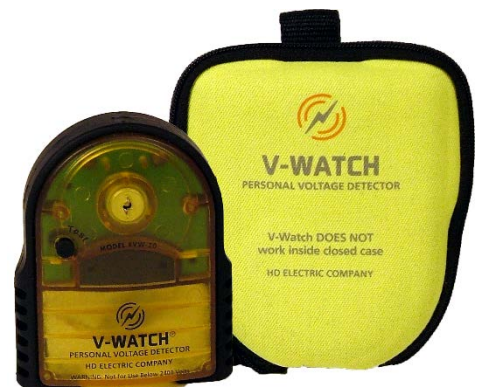

### Protection for yourself. It's that simple.

Worn on the outside of your clothing at mid-torso, the V-Watch® Personal Voltage Detector provides that extra level of safety by detecting and alerting you to the presence of electrical fields or energized electrical equipment. In emergencies, first responders can move in quickly and safely provide assistance to those in need and de-escalate potentially dangerous situations.

# V-WATCH® PERSONAL VOLTAGE DETECTOR

VW-20HFR

C-10FR CARRYING  
CASE LANYARD

- Alerts user to proximity of high voltage
- Audible and visual alarms increase in frequency the closer the user gets to energized equipment
- Low battery indicator
- Rugged protective housing
- Carrying case lanyard
  - C-10FR carrying case lanyard –high-visibility safety green shielded material with an outer layer of flame resistant material
  - Electrically shielded
  - Acts as a storage case when not in use
  - Lanyard allows user to adjust to optimum mid-torso position

## ORDERING INFORMATION

<b>VW-20HFR</b>	V-Watch Personal Voltage Detector with C-10FR Flame Resistant Carrying Case Lanyard in high-visibility safety green color
<b>VW-20HFR-K</b>	V-Watch Kit includes VW-20HFR with C-10FR and VW-K-BAG
<b>C-10FRVW</b>	Shielded, flame resistant carrying case lanyard in high-visibility safety green color with built-in lanyard; includes instruction card for VW-20
<b>VW-K-BAG</b>	Zippered carrying bag holds V-Watch unit, carrying case lanyard and instruction manual