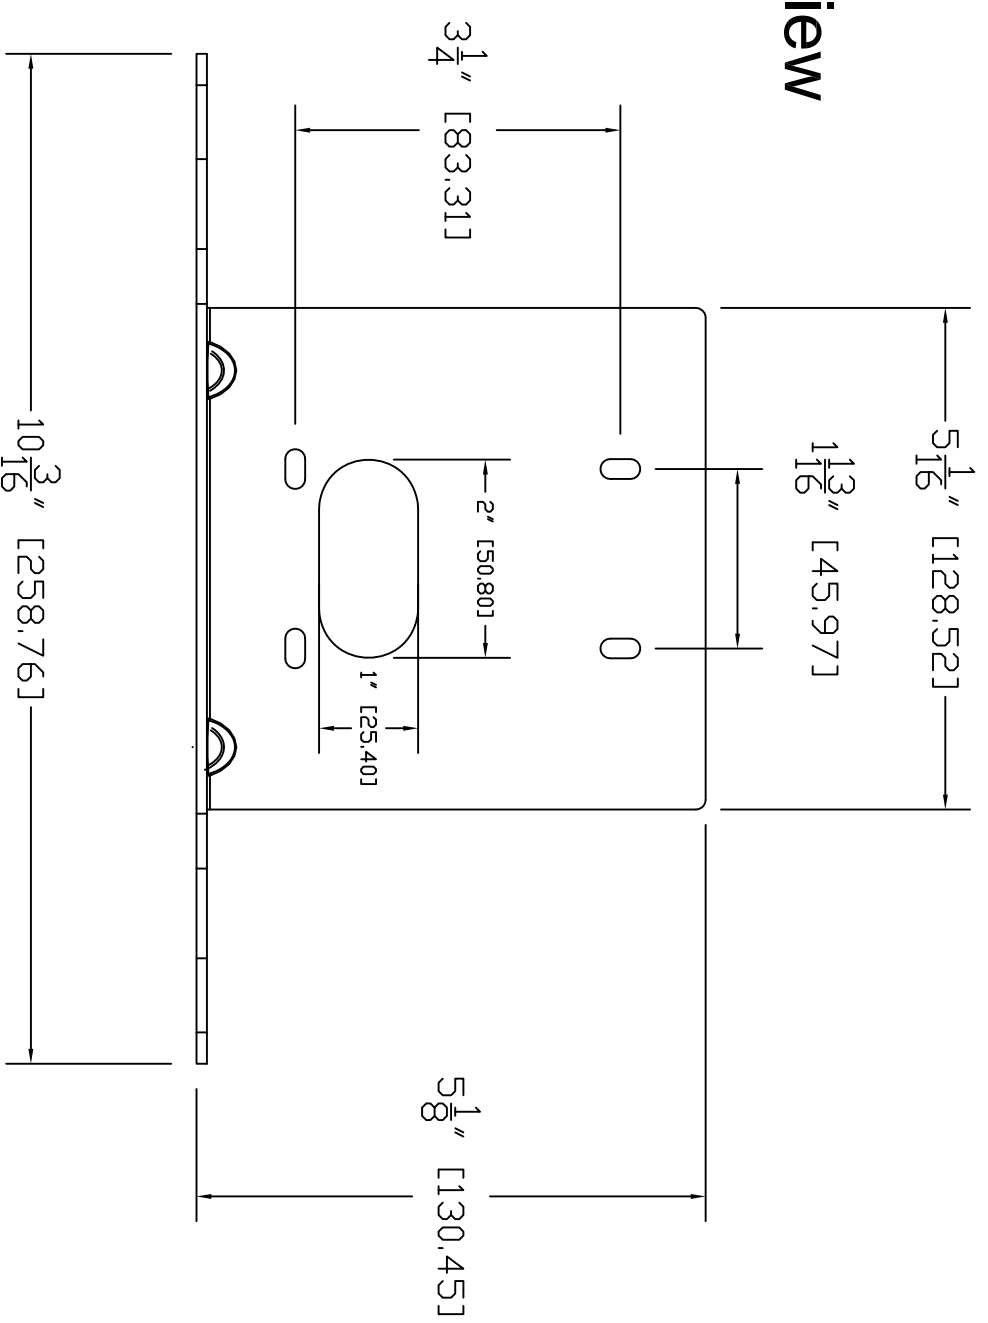

Top View

Isometric View

Front View

Side View

205 Westwood Ave, Long Branch, NJ 07740
 Phone: 866-94 BOARDS (26273) / (732)-222-1511
 Fax: (732)-222-7088 | E-mail: sales@touchboards.com

GENERAL NOTES:
 DIMENSIONS ARE IN INCHES (mm) UNLESS OTHERWISE NOTED.
 DO NOT DISTRIBUTE WITHOUT EXPRESS WRITTEN PERMISSION
 OF VADDIO. DUE TO OUR CONTINUING EFFORTS TO ENHANCE
 OUR PRODUCTS, WE RESERVE THE RIGHT TO CHANGE
 SPECIFICATIONS WITHOUT PRIOR NOTICE OR OBLIGATION.

Thin Profile Wall Mount for Sony HD1 PTZ Camera

Part Number 535-2000-216 - Multiple Views

DRAWN	CHECKED	APPROVED	DATE
RAR		RAR	11/02/09

THIS DRAWING, INCLUDING ALL SUBJECT MATTERS INDICATED THEREON OR DERIVED THEREFROM, COMPRISES PROPRIETARY INFORMATION AND IS THE EXPRESS PROPERTY OF VADDIO. All Rights Reserved - Copyright 2007

MATERIALS	SCALE	DRAWING No.	REV
CRS SHT, .105 (12 GA), 1008	1:1	216	A
FINISH	PAINT, BLACK FLAT POWDER COAT, PCC# 806-394		