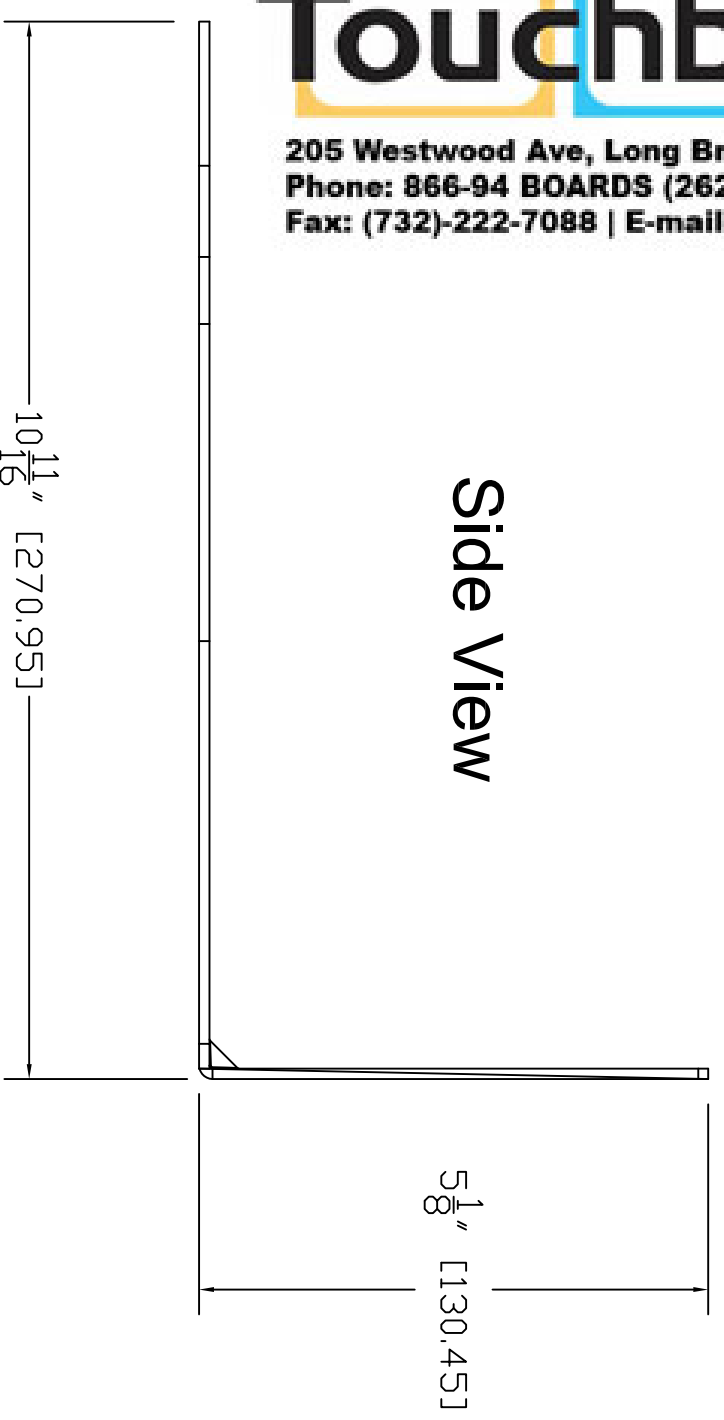

Top View

Isometric View

Front View

Side View

205 Westwood Ave, Long Branch, NJ 07740
 Phone: 866-94 BOARDS (26273) / (732)-222-1511
 Fax: (732)-222-7088 | E-mail: sales@touchboards.com

GENERAL NOTES:
 DIMENSIONS ARE IN INCHES (mm) UNLESS OTHERWISE NOTED.
 DO NOT DISTRIBUTE WITHOUT EXPRESS WRITTEN PERMISSION
 OF VADDIO. DUE TO OUR CONTINUING EFFORTS TO ENHANCE
 OUR PRODUCTS, WE RESERVE THE RIGHT TO CHANGE
 SPECIFICATIONS WITHOUT PRIOR NOTICE OR OBLIGATION.

Thin Profile Wall Mount for Sony HD1 PTZ Camera

Part Number 535-2000-216 - Multiple Views

DRAWN	CHECKED	APPROVED	DATE
RAR		RAR	11/02/09

THIS DRAWING, INCLUDING ALL SUBJECT MATTERS INDICATED THEREON OR DERIVED THEREFROM, COMPRISES PROPRIETARY INFORMATION AND IS THE EXPRESS PROPERTY OF VADDIO. All Rights Reserved - Copyright 2007

MATERIALS	SCALE	DRAWING No.	REV
CRS SHT, .105 (12 GA), 1008	1:1	216	A
FINISH	PAINT, BLACK FLAT POWDER COAT, PCC# 806-394		