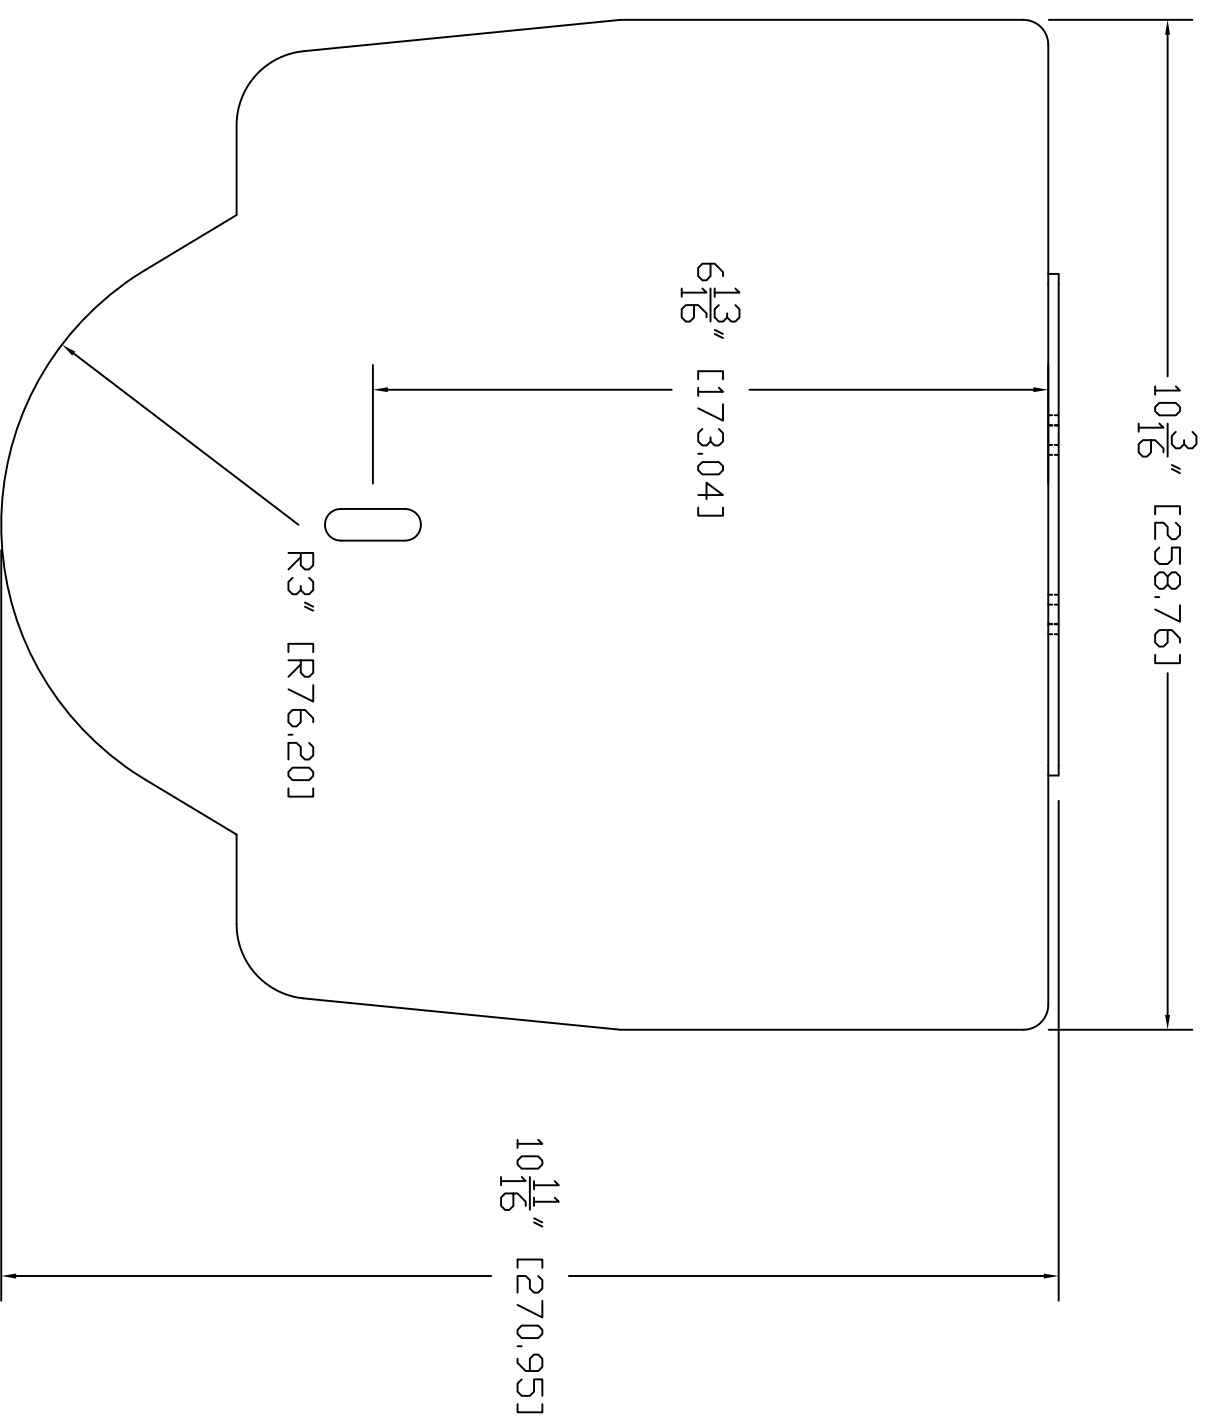

Top View

Isometric View

Front View

Side View

205 Westwood Ave, Long Branch, NJ 07740
 Phone: 866-94 BOARDS (26273) / (732)-222-1511
 Fax: (732)-222-7088 | E-mail: sales@touchboards.com

GENERAL NOTES:
 DIMENSIONS ARE IN INCHES (mm) UNLESS OTHERWISE NOTED.
 DO NOT DISTRIBUTE WITHOUT EXPRESS WRITTEN PERMISSION
 OF VADDIO. DUE TO OUR CONTINUING EFFORTS TO ENHANCE
 OUR PRODUCTS, WE RESERVE THE RIGHT TO CHANGE
 SPECIFICATIONS WITHOUT PRIOR NOTICE OR OBLIGATION.

Thin Profile Wall Mount for Sony HD1 PTZ Camera

Part Number 535-2000-216 - Multiple Views

DRAWN	CHECKED	APPROVED	DATE
RAR		RAR	11/02/09

THIS DRAWING, INCLUDING ALL SUBJECT MATTERS INDICATED THEREON OR DERIVED THEREFROM, COMPRISES PROPRIETARY INFORMATION AND IS THE EXPRESS PROPERTY OF VADDIO. All Rights Reserved - Copyright 2007

MATERIALS	SCALE	DRAWING No.	REV
CRS SHT, .105 (12 GA), 1008	1:1	216	A
FINISH	PAINT, BLACK FLAT POWDER COAT, PCC# 806-394		