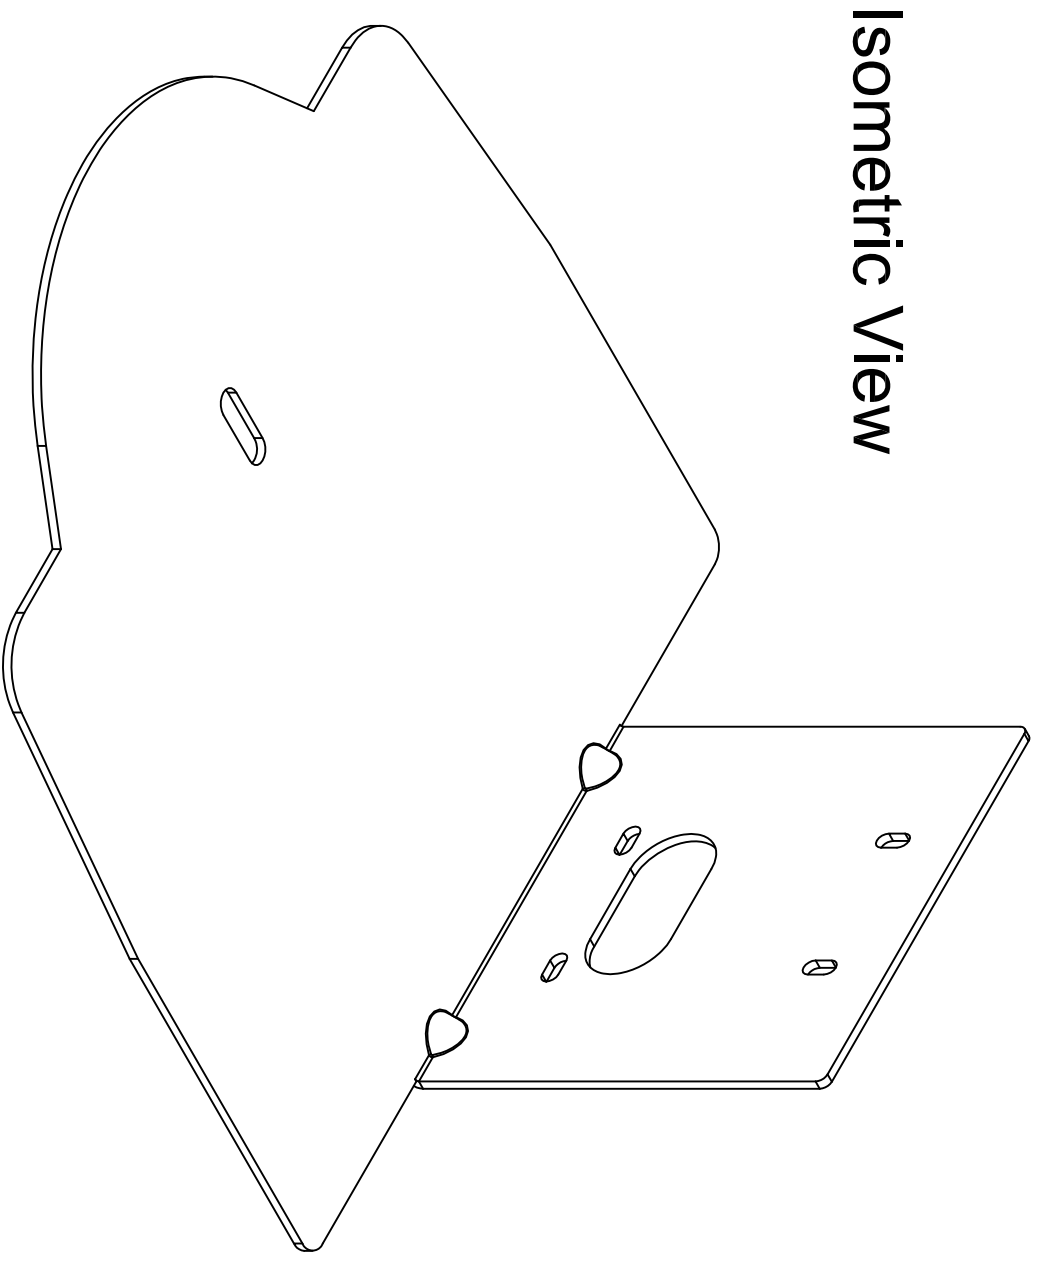

Top View

Isometric View

Front View

Side View

205 Westwood Ave, Long Branch, NJ 07740
 Phone: 866-94 BOARDS (26273) / (732)-222-1511
 Fax: (732)-222-7088 | E-mail: sales@touchboards.com

GENERAL NOTES:
 DIMENSIONS ARE IN INCHES (mm) UNLESS OTHERWISE NOTED.
 DO NOT DISTRIBUTE WITHOUT EXPRESS WRITTEN PERMISSION
 OF VADDIO. DUE TO OUR CONTINUING EFFORTS TO ENHANCE
 OUR PRODUCTS, WE RESERVE THE RIGHT TO CHANGE
 SPECIFICATIONS WITHOUT PRIOR NOTICE OR OBLIGATION.

Thin Profile Wall Mount for Sony HD1 PTZ Camera

Part Number 535-2000-216 - Multiple Views

DRAWN	CHECKED	APPROVED	DATE
RAR		RAR	11/02/09

THIS DRAWING, INCLUDING ALL SUBJECT MATTERS INDICATED THEREON OR DERIVED THEREFROM, COMPRISES PROPRIETARY INFORMATION AND IS THE EXPRESS PROPERTY OF VADDIO. All Rights Reserved - Copyright 2007

MATERIALS	SCALE	DRAWING No.	REV
CRS SHT, .105 (12 GA), 1008	1:1	216	A
FINISH	PAINT, BLACK FLAT POWDER COAT, PCC# 806-394		