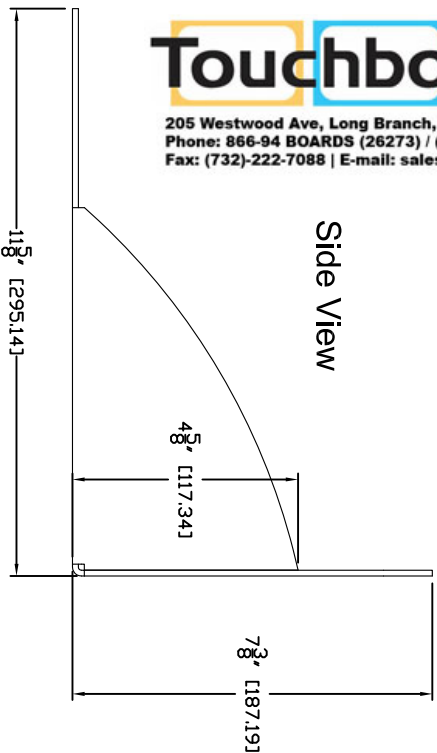

Side View

205 Westwood Ave, Long Branch, NJ 07740
Phone: 866-94 BOARDS (26273) / (732)-222-1511
Fax: (732)-222-7088 | E-mail: sales@touchboards.com

Wall Mount Shelf for Sony BRC-H700 PTZ Camera
Part Number 535-2000-223 - Multiple Views

DRAWN	WLF	CHECKED	RAR	APPROVED	RAR	DATE	08/01/2007
THIS DRAWING, INCLUDING ALL SUBJECT MATTERS INDICATED THEREON OR DERIVED THEREFROM, COMPRISES PROPRIETARY INFORMATION AND IS THE EXPRESS PROPERTY OF VADDIO. All Rights Reserved - Copyright 2007							
MATERIALS	ONS SHIT 11 GA	SCALE	1:1	DRAWING NO.	223	REV	A
FINISH	PAINT: BLACK FLAT POWDER COAT, PCD# 866-348