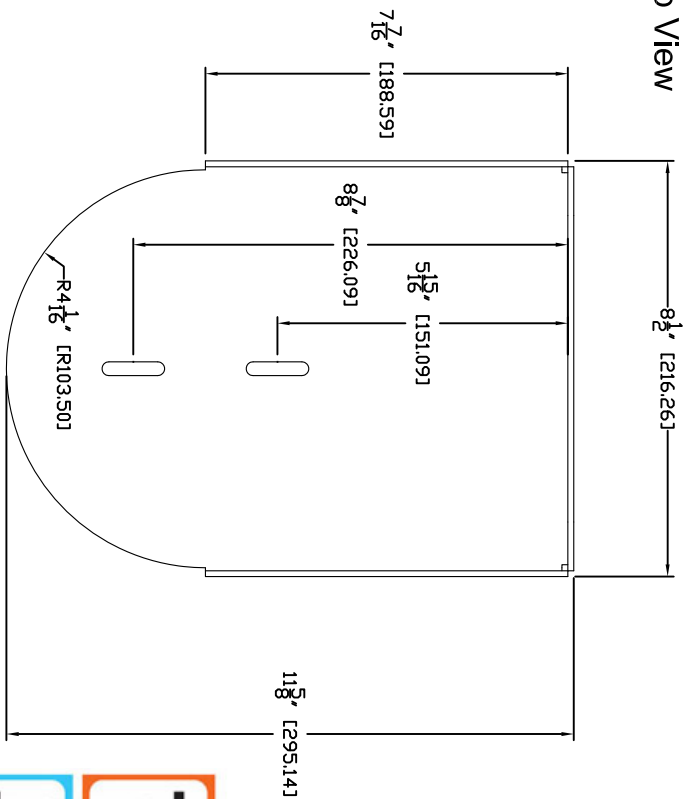

Top View

Front View