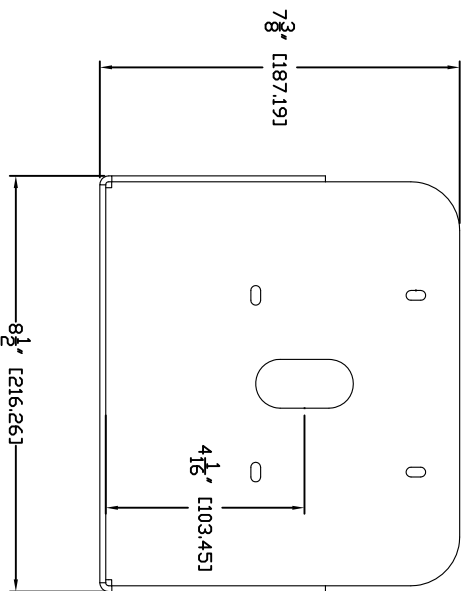

205 Westwood Ave, Long Branch, NJ 07740
Phone: 866-94 BOARDS (26273) / (732)-222-1511
Fax: (732)-222-7088 | E-mail: sales@touchboards.com

Wall Mount Shelf for Sony BRC-H700 PTZ Camera
Part Number 535-2000-223 - Multiple Views

DRAWN	WLF	CHECKED	RAR	APPROVED	RAR	DATE	08/01/2007
THIS DRAWING, INCLUDING ALL SUBJECT MATTERS INDICATED THEREON OR DERIVED THEREFROM, COMPRISES PROPRIETARY INFORMATION AND IS THE EXPRESS PROPERTY OF VADDIO. All Rights Reserved - Copyright 2007							
MATERIALS	ONS SHIT 11 GA	SCALE	1:1	DRAWING NO.	223	REV	A
FINISH	PAINT: BLACK FLAT POWDER COAT, PCD# 866-348