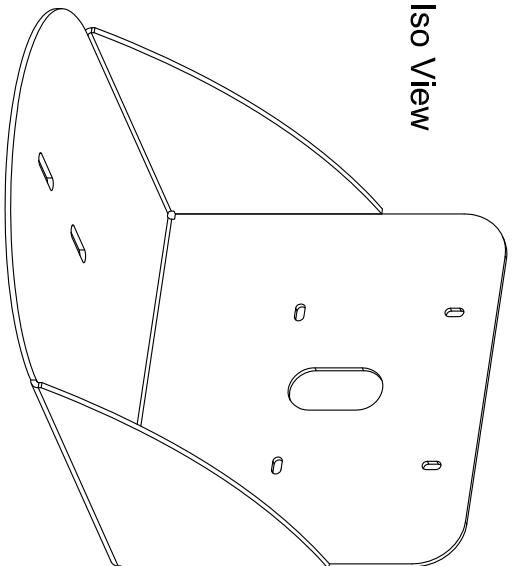

Iso View

205 Westwood Ave, Long Branch, NJ 07740
Phone: 866-94 BOARDS (26273) / (732)-222-1511
Fax: (732)-222-7088 | E-mail: sales@touchboards.com

Wall Mount Shelf for Sony BRC-H700 PTZ Camera
Part Number 535-2000-223 - Multiple Views

DRAWN	WLF	CHECKED	RAR	APPROVED	RAR	DATE	08/01/2007
THIS DRAWING, INCLUDING ALL SUBJECT MATTERS INDICATED THEREON OR DERIVED THEREFROM, COMPRISES PROPRIETARY INFORMATION AND IS THE EXPRESS PROPERTY OF VADDIO. All Rights Reserved - Copyright 2007							
MATERIALS	ONS SHIT 11 GA	SCALE	1:1	DRAWING NO.	223	REV	A
FINISH	PAINT: BLACK FLAT POWDER COAT, PCD# 866-348