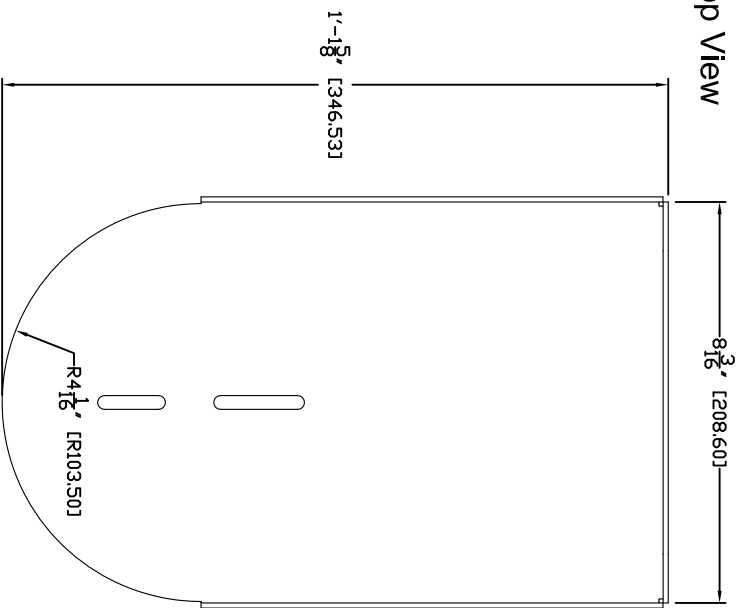

Top View

Front View

205 Westwood Ave, Long Branch, NJ 07740
Phone: 866-94 BOARDS (26273) / (732)-222-1511
Fax: (732)-222-7088 | E-mail: sales@touchboards.com

Iso View

Side View

Wall Mount Shelf for Sony BRC-Z700 PTZ Camera
Part Number 535-2000-225 - Multiple Views

DRAWN	CHECKED	APPROVED	DATE
WLF	RAR	RAR	01/15/2008
THIS DRAWING, INCLUDING ALL SUBJECT MATTERS INDICATED THEREON OR DERIVED THEREFROM, COMPLETES PROPRIETARY INFORMATION AND IS THE EXPRESS PROPERTY OF VADDIO. ALL RIGHTS RESERVED - Copyright 2007			
MATERIALS	QNS SHFT 11 GA	SCALE	DRAWING NO.
FINISH	PAINTE BLACK FLAT POWDER COAT, PCC# 866-394	1:1	225
			REV
			A