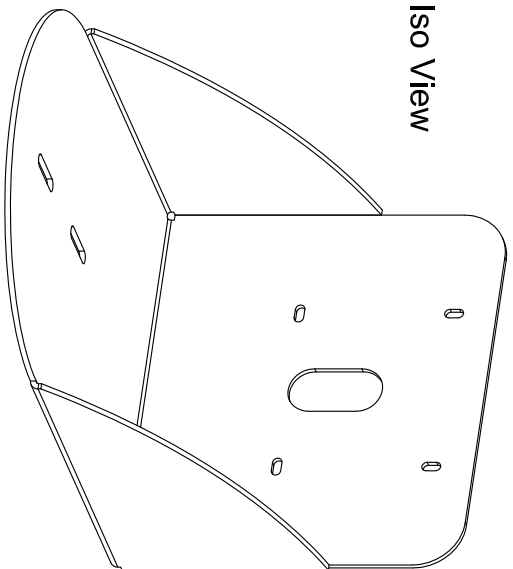

Top View

Front View

205 Westwood Ave, Long Branch, NJ 07740
Phone: 866-94 BOARDS (26273) / (732)-222-1511
Fax: (732)-222-7088 | E-mail: sales@touchboards.com

Iso View

Side View

Wall Mount Shelf for Sony BRC-Z700 PTZ Camera
Part Number 535-2000-225 - Multiple Views

DRAWN	CHECKED	APPROVED	DATE
WLF	RAR	RAR	01/15/2008
THIS DRAWING, INCLUDING ALL SUBJECT MATTERS INDICATED THEREON OR DERIVED THEREFROM, COMPLETES PROPRIETARY INFORMATION AND IS THE EXPRESS PROPERTY OF VADDIO. ALL RIGHTS RESERVED - Copyright 2007			
MATERIALS	QNS SHFT 11 GA	SCALE	DRAWING NO.
FINISH	PAINTE BLACK FLAT POWDER COAT, PCC# 866-394	1:1	225
			REV
			A