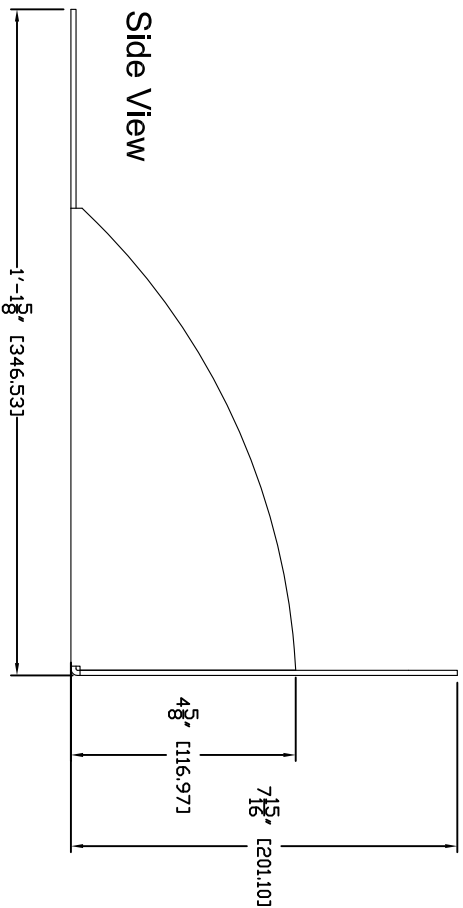

Side View

Wall Mount Shelf for Sony BRC-Z700 PTZ Camera
Part Number 535-2000-225 - Multiple Views

DRAWN	CHECKED	APPROVED	DATE
WLF	RAR	RAR	01/15/2008
THIS DRAWING, INCLUDING ALL SUBJECT MATTERS INDICATED THEREON OR DERIVED THEREFROM, COMPLETES PROPRIETARY INFORMATION AND IS THE EXPRESS PROPERTY OF VADDIO. ALL RIGHTS RESERVED - Copyright 2007			
MATERIALS	QNS SHFT 11 GA	SCALE	DRAWING NO.
FINISH	PAINTE BLACK FLAT POWDER COAT, PCC# 866-394	1:1	225
			REV
			A