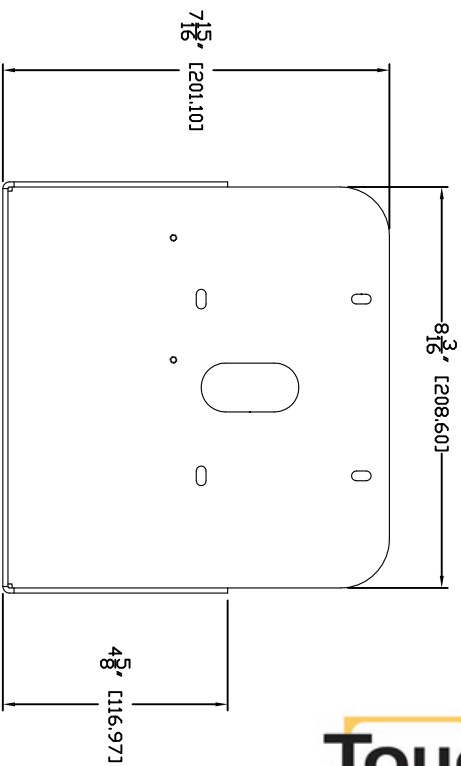

Front View

205 Westwood Ave, Long Branch, NJ 07740
Phone: 866-94 BOARDS (26273) / (732)-222-1511
Fax: (732)-222-7088 | E-mail: sales@touchboards.com