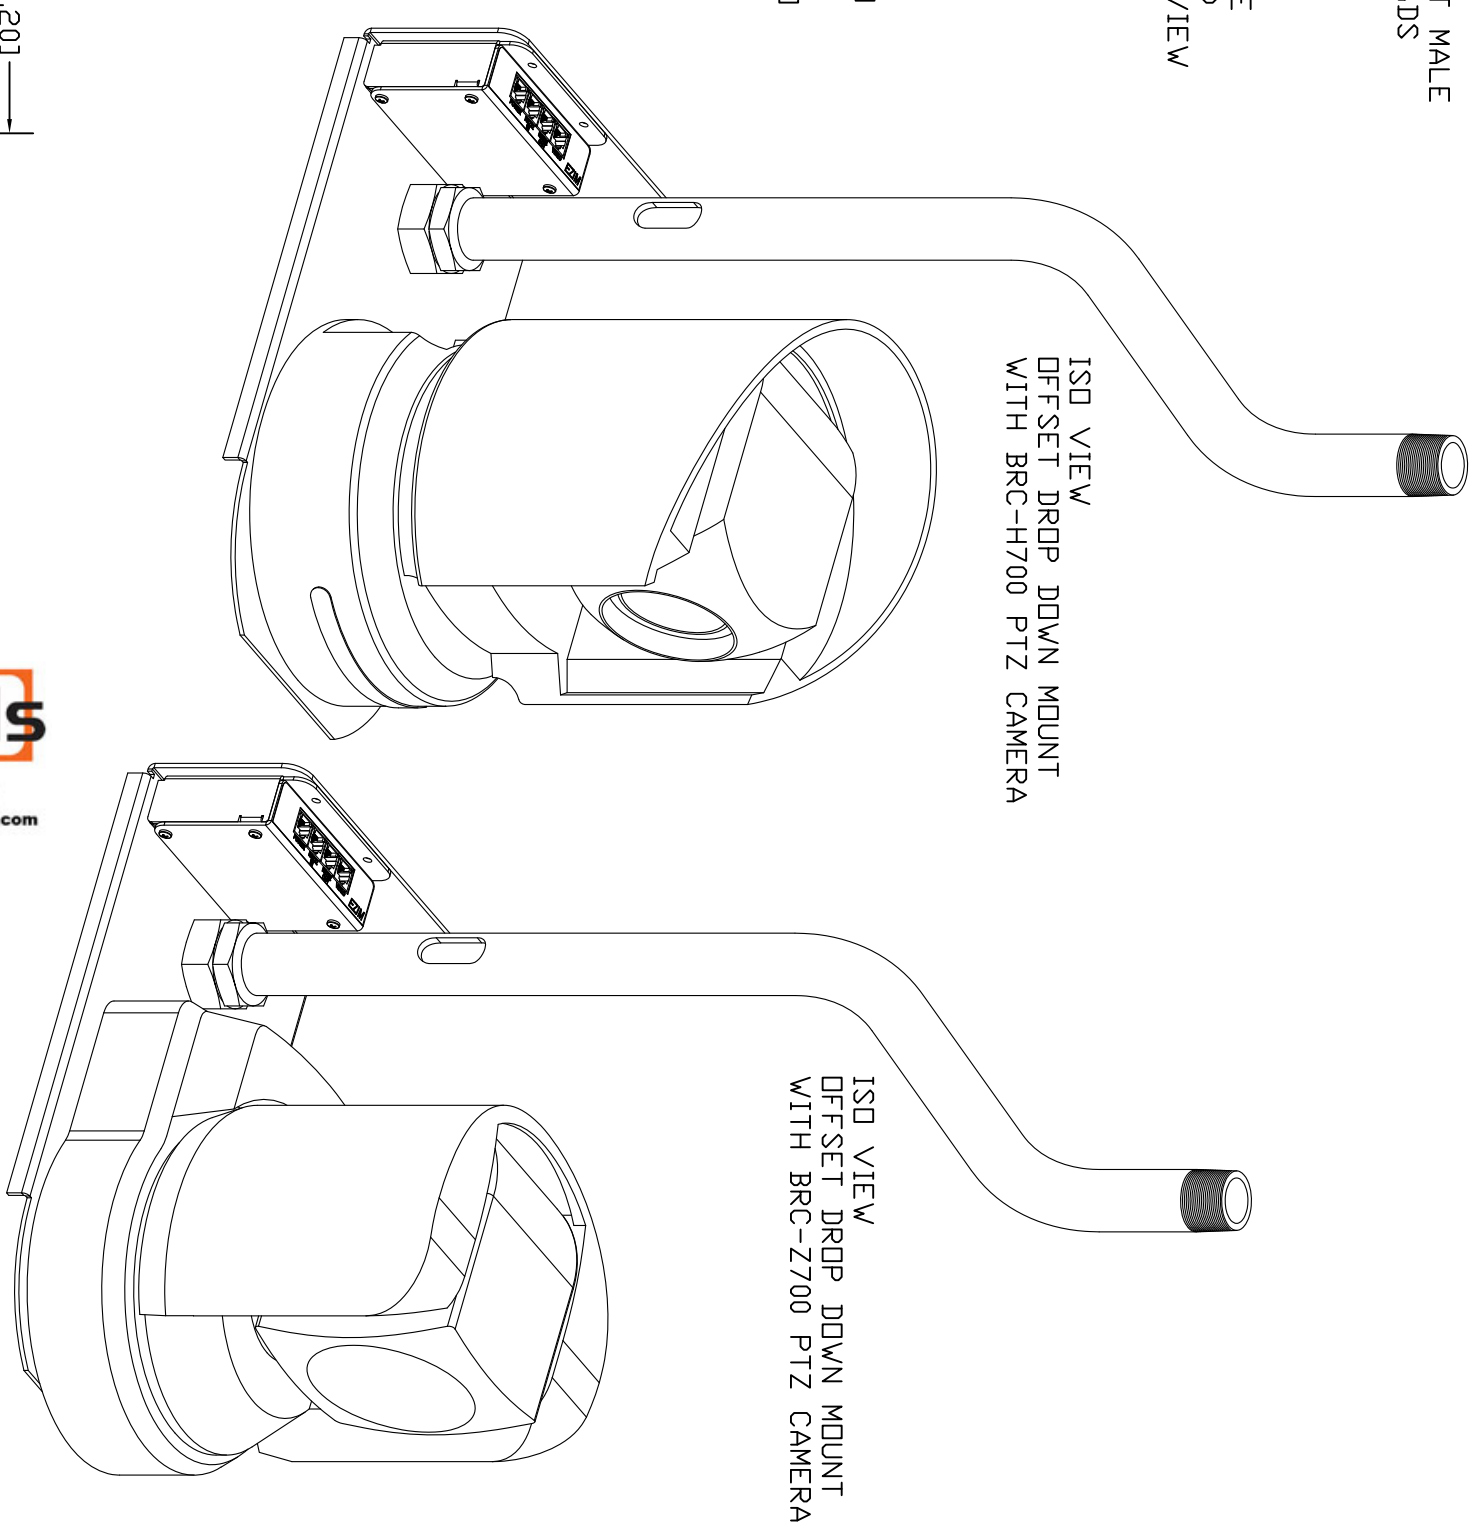

OFFSET DROP DOWN MOUNT ASSEMBLY  
SIDE VIEW

ISD VIEW  
OFFSET DROP DOWN MOUNT  
WITH BRC-H700 PTZ CAMERA

ISD VIEW  
OFFSET DROP DOWN MOUNT  
WITH BRC-Z700 PTZ CAMERA

**Touchboards**  
205 Westwood Ave, Long Branch, NJ 07740  
Phone: 866-94 BOARDS (26273) / (732)-222-1511  
Fax: (732)-222-7088 | E-mail: sales@touchboards.com

<b>vaddio</b>		GENERAL NOTES: DIMENSIONS ARE IN INCHES UNLESS OTHERWISE NOTED. DO NOT DISTRIBUTE WITHOUT EXPRESS WRITTEN PERMISSION OF VADDO. ALL DIMENSIONS ARE TO CENTER UNLESS OTHERWISE SPECIFIED. DIMENSIONS WITHOUT FRACTIONAL NOTATION OR DECIMALS.	
OFFSET DROP DOWN MOUNT			
PART NUMBER: S35-2000-294, MULTIPLE VIEWS			
FITS WALLVIEW UNIVERSAL PRO 1700 (BRC-1700) & Z700 (BRC-Z700)			
DRAWN	CHECKED	APPROVED	DATE
WLF/RAR		RAR	03/15/2008
THIS DRAWING, INCLUDING ALL SUBJECT MATTERS INDICATED THEREON OR DERIVED THEREFROM, CONSTITUTES PROPRIETARY INFORMATION AND IS THE EXPRESS PROPERTY OF VADDO. All Rights Reserved - Copyright 2008			
MATERIALS	STEEL	SCALE	1:2
FINISH	BLACK FLAT PAINT	SIZE	D
		DRAWING NO.	294
		REV	A