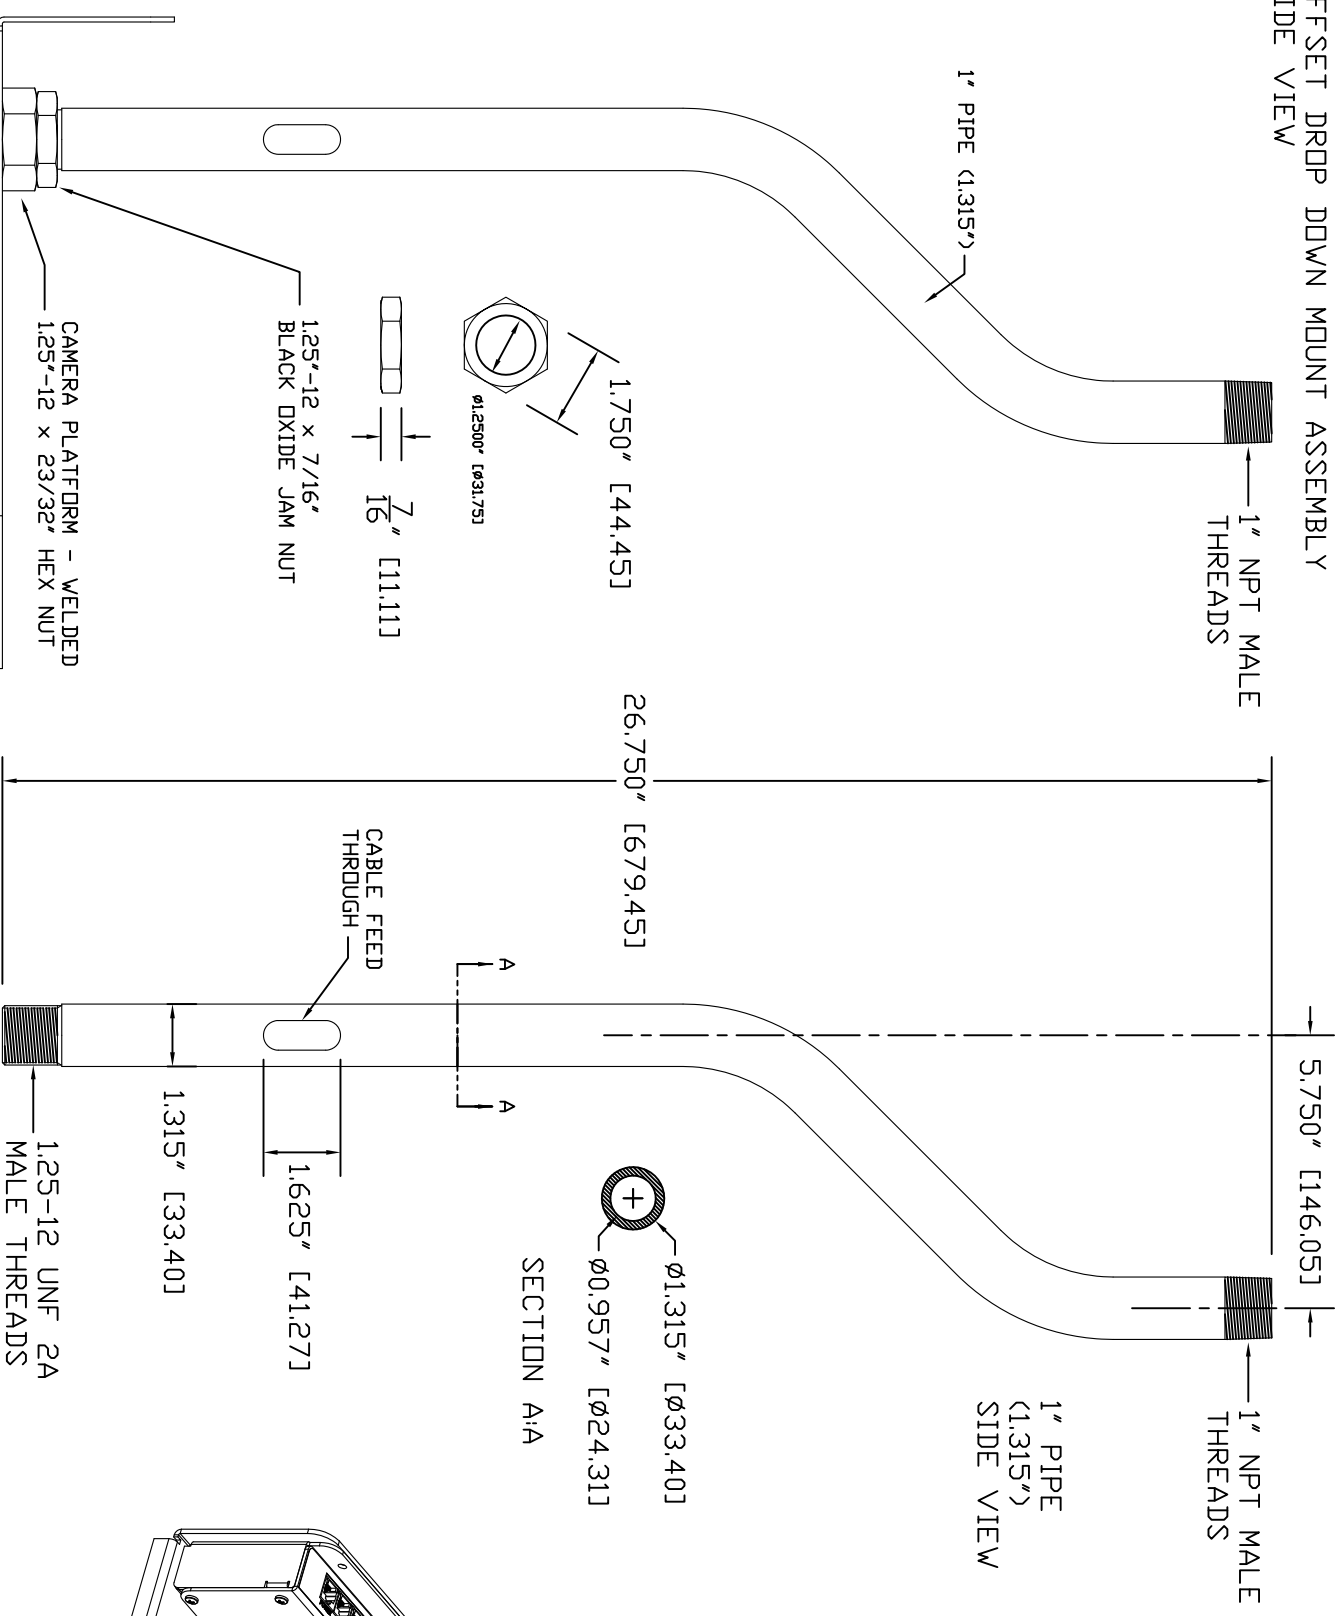

OFFSET DROP DOWN MOUNT ASSEMBLY  
SIDE VIEW

ISD VIEW  
OFFSET DROP DOWN MOUNT  
WITH BRC-H700 PTZ CAMERA

ISD VIEW  
OFFSET DROP DOWN MOUNT  
WITH BRC-Z700 PTZ CAMERA

**Touchboards**  
205 Westwood Ave, Long Branch, NJ 07740  
Phone: 866-94 BOARDS (26273) / (732)-222-1511  
Fax: (732)-222-7088 | E-mail: sales@touchboards.com

<b>vaddio</b>		GENERAL NOTES: DIMENSIONS ARE IN INCHES UNLESS OTHERWISE NOTED. DO NOT DISTRIBUTE WITHOUT EXPRESS WRITTEN PERMISSION OF VADDO. ALL DIMENSIONS ARE TO CENTER UNLESS OTHERWISE SPECIFIED. DIMENSIONS WITHOUT FRACTIONAL NOTATION OR DECIMALS.	
OFFSET DROP DOWN MOUNT			
PART NUMBER: S35-2000-294, MULTIPLE VIEWS			
FITS WALLVIEW UNIVERSAL PRO 1700 (BRC-1700) & Z700 (BRC-Z700)			
DRAWN	CHECKED	APPROVED	DATE
WLF/RAR		RAR	03/15/2008
THIS DRAWING, INCLUDING ALL SUBJECT MATTERS INDICATED THEREON OR DERIVED THEREFROM, CONSTITUTES PROPRIETARY INFORMATION AND IS THE EXPRESS PROPERTY OF VADDO. All Rights Reserved - Copyright 2008			
MATERIALS	STEEL	SCALE	1:2
FINISH	BLACK FLAT PAINT	SIZE	D
		DRAWING NO.	294
		REV	A