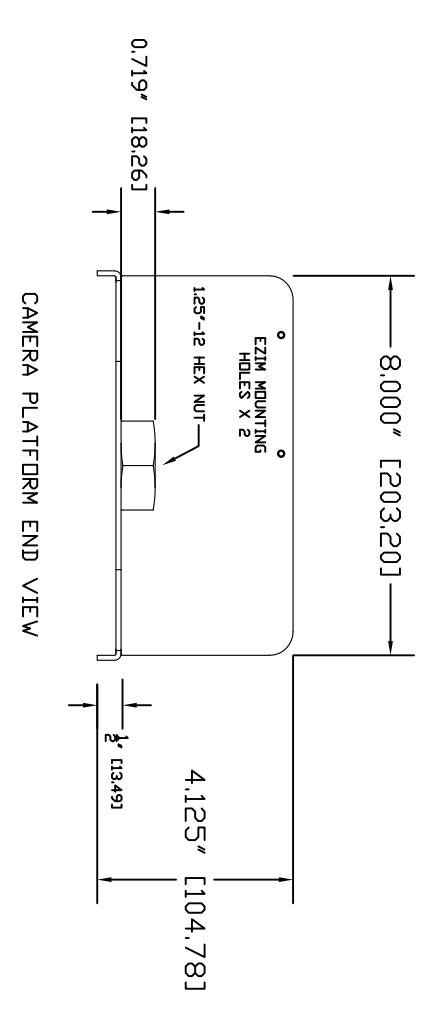

OFFSET DROP DOWN MOUNT ASSEMBLY  
SIDE VIEW

ISD VIEW  
OFFSET DROP DOWN MOUNT  
WITH BRC-H700 PTZ CAMERA

ISD VIEW  
OFFSET DROP DOWN MOUNT  
WITH BRC-Z700 PTZ CAMERA

**Touchboards**  
205 Westwood Ave, Long Branch, NJ 07740  
Phone: 866-94 BOARDS (26273) / (732)-222-1511  
Fax: (732)-222-7088 | E-mail: sales@touchboards.com

<b>vaddio</b>		GENERAL NOTES: DIMENSIONS ARE IN INCHES UNLESS OTHERWISE NOTED. DO NOT DISTRIBUTE WITHOUT EXPRESS WRITTEN PERMISSION OF VADDO. ALL DIMENSIONS ARE TO CENTER UNLESS OTHERWISE SPECIFIED. DIMENSIONS WITHOUT FRACTIONAL NOTATION OR DECIMALS.	
OFFSET DROP DOWN MOUNT			
PART NUMBER: S35-2000-294, MULTIPLE VIEWS			
FITS WALLVIEW UNIVERSAL PRO 1700 (BRC-1700) & Z700 (BRC-Z700)			
DRAWN	CHECKED	APPROVED	DATE
WLF/RAR		RAR	03/15/2008
THIS DRAWING, INCLUDING ALL SUBJECT MATTERS INDICATED THEREON OR DERIVED THEREFROM, CONSTITUTES PROPRIETARY INFORMATION AND IS THE EXPRESS PROPERTY OF VADDO. All Rights Reserved - Copyright 2008			
MATERIALS	STEEL	SCALE	1:2
FINISH	BLACK FLAT PAINT	SIZE	D
		DRAWING NO.	294
		REV	A