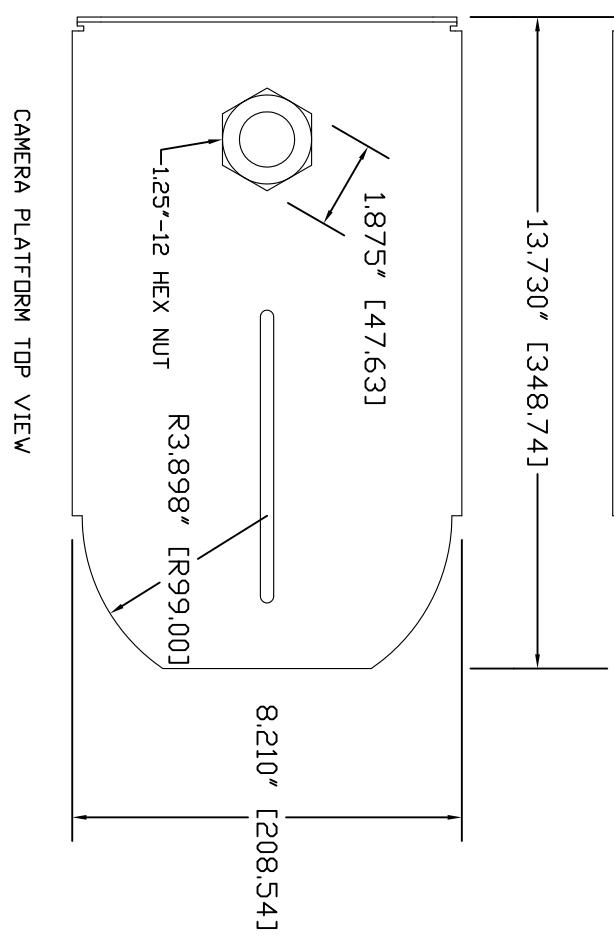

OFFSET DROP DOWN MOUNT ASSEMBLY  
SIDE VIEW

ISD VIEW  
OFFSET DROP DOWN MOUNT  
WITH BRC-H700 PTZ CAMERA

ISD VIEW  
OFFSET DROP DOWN MOUNT  
WITH BRC-Z700 PTZ CAMERA

**Touchboards**  
205 Westwood Ave, Long Branch, NJ 07740  
Phone: 866-94 BOARDS (26273) / (732)-222-1511  
Fax: (732)-222-7088 | E-mail: sales@touchboards.com

<b>vaddio</b>		GENERAL NOTES: DIMENSIONS ARE IN INCHES UNLESS OTHERWISE NOTED. DO NOT DISTRIBUTE WITHOUT EXPRESS WRITTEN PERMISSION OF VADDO. ALL DIMENSIONS ARE TO CENTER UNLESS OTHERWISE SPECIFIED. DIMENSIONS WITHOUT FRACTIONAL NOTATION OR DECIMALS.	
OFFSET DROP DOWN MOUNT			
PART NUMBER: S35-2000-294, MULTIPLE VIEWS			
FITS WALLVIEW UNIVERSAL PRO 1700 (BRC-1700) & Z700 (BRC-Z700)			
DRAWN	CHECKED	APPROVED	DATE
WLF/RAR		RAR	03/15/2008
THIS DRAWING, INCLUDING ALL SUBJECT MATTERS INDICATED THEREON OR DERIVED THEREFROM, CONSTITUTES PROPRIETARY INFORMATION AND IS THE EXPRESS PROPERTY OF VADDO. All Rights Reserved - Copyright 2008			
MATERIALS	STEEL	SCALE	1:2
FINISH	BLACK FLAT PAINT	SIZE	D
		DRAWING NO.	294
		REV	A