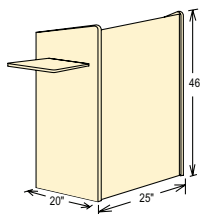

600

TECHNICAL SPECIFICATIONS

OVERALL DIMENSIONS	46"H x 25"W x 20"D
WEIGHT	93 lbs.
SLIDE OUT SHELF WEIGHT CAPACITY	35 lbs.
INTERIOR SHELVES	23.5"W x 18"D