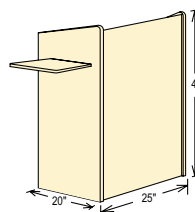

Ready-to-Assemble Lecterns

PAGES 11-13

#6010 Aristocrat Floor Lectern

Perfect for the smallest to largest venues. Executive style podium includes 50-watt multimedia, amplifier with two built-in eight inch speakers, surrounded by gold appointments. Includes microphones, holders, digital timepiece and rolls on four casters. For audiences up to 2500. Assembly required. Now available with built in optional wireless microphones.

SHOWN IN MAHOGANY

FOR AUDIENCES UP TO 2500

SHOWN IN MEDIUM OAK

#600 Aristocrat Floor Lectern

Perfect lectern for the most demanding upscale look in your conference, training, and formal meeting rooms. Available in five woodgrain thermofused laminates of the highest quality. Two built-in shelves for storage and one side mounted slide out shelf for A/V presentation equipment. Accented by attractive T-mold edging. Moves effortlessly on four easy roll casters; two locking. Assembly required.

SHOWN IN MEDIUM OAK

SHOWN IN CHERRY

SIDE MOUNTED SLIDE OUT SHELF FOR A/V PRESENTATION EQUIPMENT

4 EASY ROLL CASTERS

Built-In Full Featured Amplifier for 6010 with Technologically Advanced (MP3 Compatible) Media Aux 1/8" Input

6010 TECHNICAL SPECIFICATIONS

Dimensions: 46"H x 25"W x 20"D
Weight: 93 lbs.
Shelves: (2) 23.5"W x 18"D
Power Output: 50 Watts
Microphones: 2 Condenser type: Handheld w/ 9' Cable; Tie-Clip/Lavalier with 10' Cable
Speakers: Two 8" High Efficiency
Inputs: Two Mics, One Aux
Wireless: Switchable; Two Frequency
Outputs: Line out 1 - Extension Speaker
Line out 2 - Tape Recorder
Controls: Four Volume, Bass/Treble, On/Off
Fuse: Internally Mounted, 2A
Power Supply: 117 Volt AC; 12 V DC w/ Optional Battery
Recharger: Internally mounted; with LED indicator

600

COLOR OPTIONS MODELS 600 · 6010

AVAILABLE ACCESSORIES