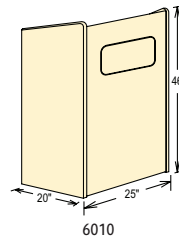

### 6010 TECHNICAL SPECIFICATIONS

**Dimensions:** 46"H x 25"W x 20"D  
**Weight:** 93 lbs.  
**Shelves:** (2) 23.5"W x 18"D  
**Power Output:** 50 Watts  
**Microphones:** 2 Condenser type: Handheld w/ 9' Cable; Tie-Clip/Lavalier with 10' Cable  
**Speakers:** Two 8" High Efficiency  
**Inputs:** Two Mics, One Aux  
**Wireless:** Switchable; Two Frequency  
**Outputs:** Line out 1 - Extension Speaker  
 Line out 2 - Tape Recorder  
**Controls:** Four Volume, Bass/Treble, On/Off  
**Fuse:** Internally Mounted, 2A  
**Power Supply:** 117 Volt AC; 12 V DC w/ Optional Battery  
**Recharger:** Internally mounted; with LED indicator

### 600 TECHNICAL SPECIFICATIONS

**Dimensions:** 46"H x 25"W x 20"D  
**Weight:** 97 lbs.  
 Slide out shelf wt. capacity: 35 lbs.  
 Interior shelves: 23.5"W x 18"D