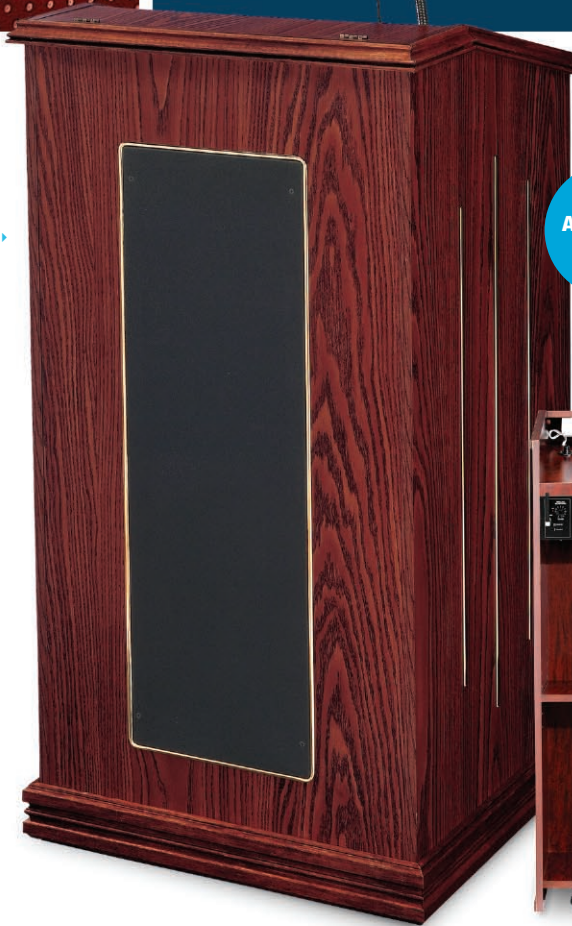

Assembled Lecterns

PAGES 14-16

#711 The Prestige Lectern

A beautifully handcrafted podium that commands a dignified presence. Wide reading surface illuminated by a recessed fluorescent lamp; also features surface mounted digital time piece. Unit moves easily on four concealed casters; 2 locking.

SHOWN IN MAHOGANY >

#501 The Premier Lectern

SHOWN IN MEDIUM OAK

WIDE READING SURFACE

FOR AUDIENCES UP TO 3000

RECESSED FLUORESCENT LAMP

MOVES EASILY ON 4 CONCEALED CASTERS

Built-In Full Featured Amplifier for 711 with Technologically Advanced (MP3 Compatible) Media Aux 1/8" Input

501 • 711

TECHNICAL SPECIFICATIONS

Dimensions: 47"H x 22"W x 18"D
 Weight: #711 Sound 110 lbs.
 #501 Non-Sound 96 lbs.
 Shelf: 20.5"W x 11"D

SOUND SPECIFICATIONS FOR 711

Power Output: 50 Watts
 Microphones: 2 Condenser type: Handheld w/ 9' Cable; Tie-Clip/Lavalier with 10' Cable
 Speakers: Four 8" High Efficiency
 Inputs: Two Mics, One Aux
 Wireless: Switchable; Two Frequency
 Outputs: Line out 1 - Extension Speaker
 Line out 2 - Tape Recorder
 Controls: Four Volume, Bass/Treble, On/Off
 Fuse: Internally Mounted, 2A
 Power Supply: 117 Volt AC; 12 V DC w/ Optional Battery
 Recharger: Internally mounted; with LED indicator