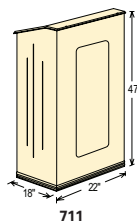

COLOR OPTIONS MODEL 501