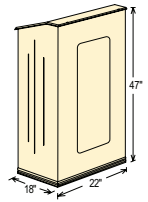

COLOR OPTIONS