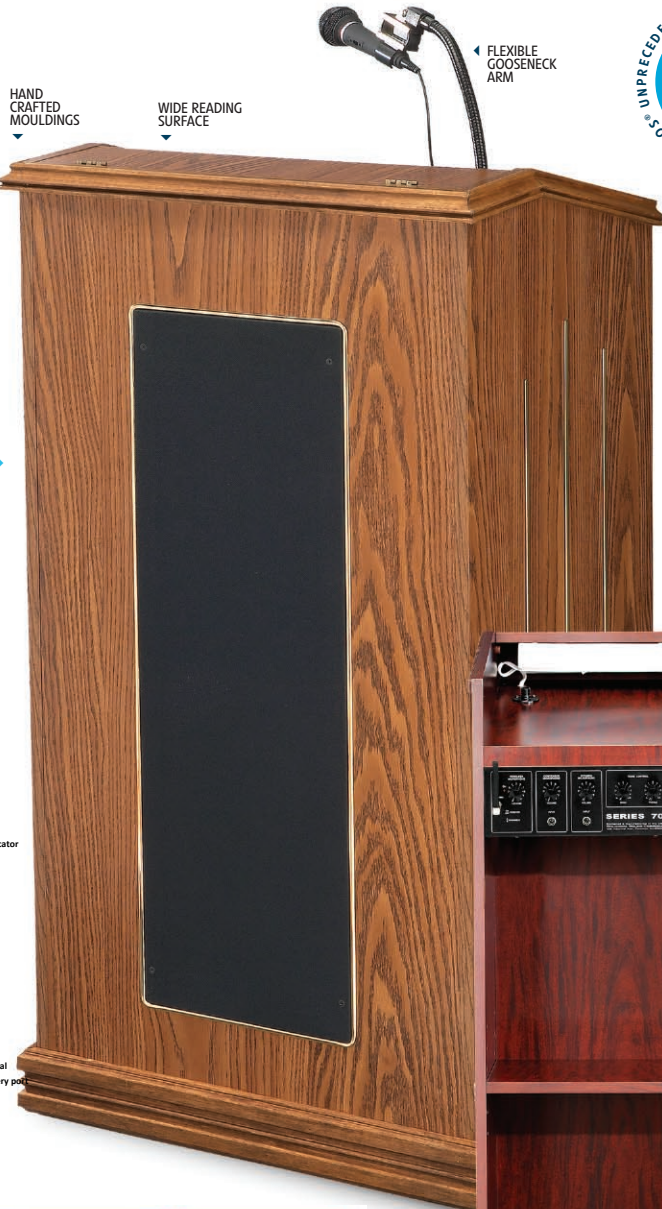

# The Prestige Lectern MODEL #711

## FEATURES

- A beautiful handcrafted sound lectern, ideal for venues such as conference rooms, auditoriums, or religious sanctuaries
- Two Microphones: one Handheld (9' cable) and one Tie-Clip/Lavalier (10' cable)
- A flexible gooseneck arm and digital time piece
- Upgraded Shock Mount holder to prevent feedback
- Input/Output lines for Media players, extension speakers, recording and playing MP3s
- Wide reading surface illuminated by a recessed fluorescent lamp
- Two large shelves, one adjustable providing ample storage space.
- Four concealed, easy-roll casters, two locking
- High pressure thermal-fused laminate on a MDF core
- Durable scratch resistance surface
- Ships Fully Assembled