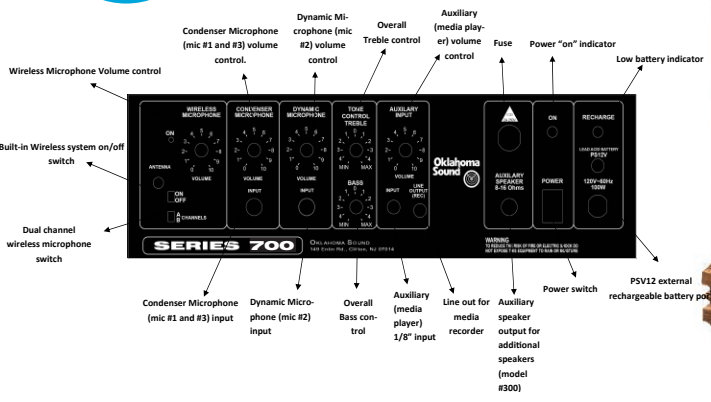

COLOR OPTIONS