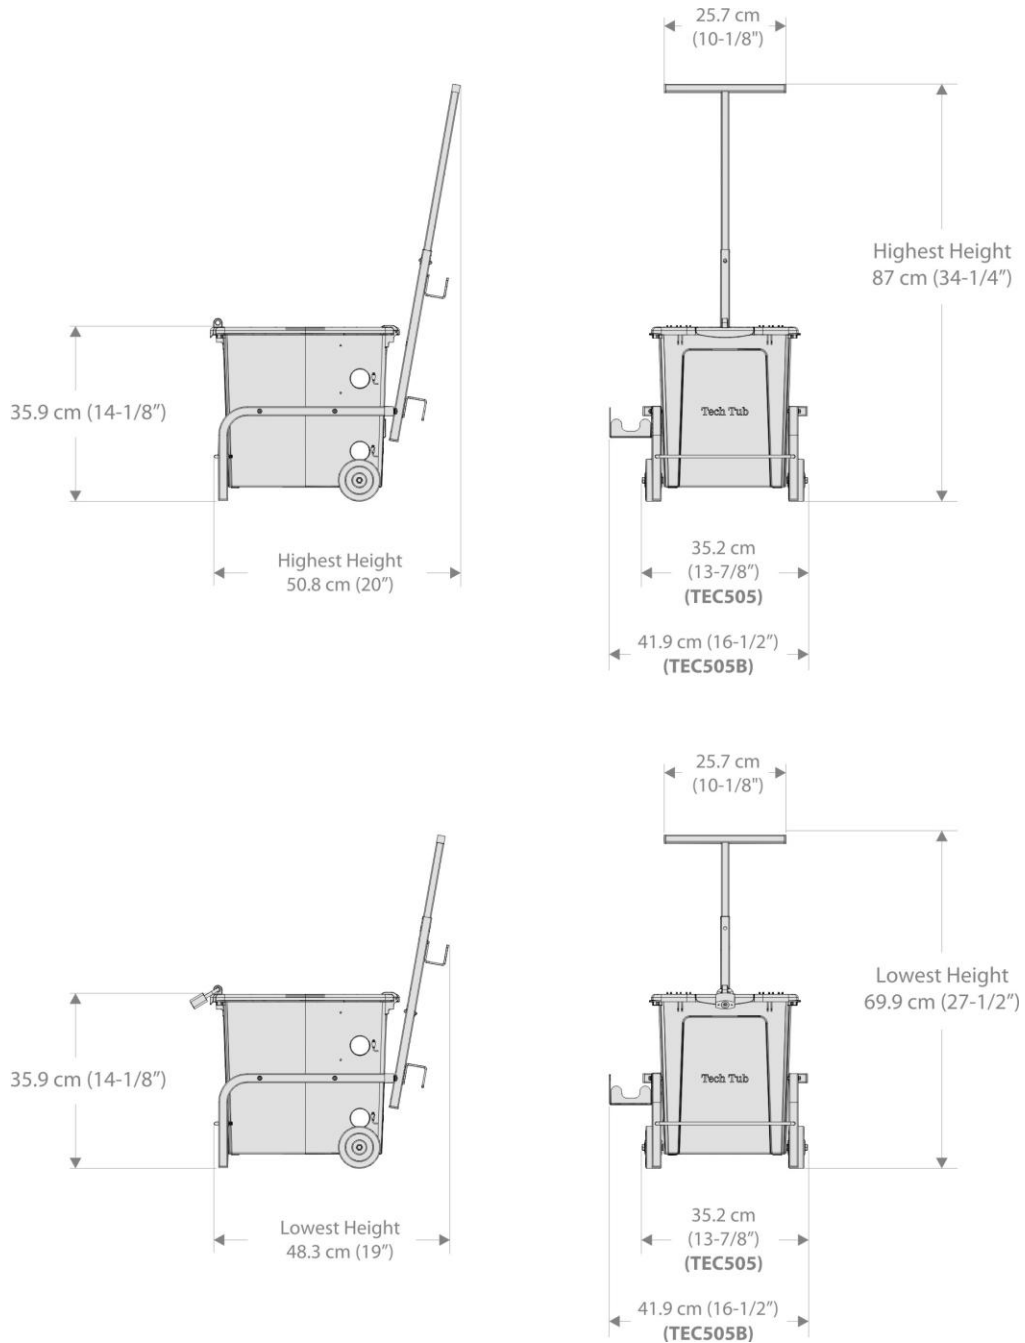

Tech Tub™ Trolley

by Copernicus

Tech Tub™ Trolley (TEC505, TEC505B, TEC505C & TEC707)

All dimensions ± 0.3 cm (1/8"). All weights ± 0.25 kg (0.5 lbs.)

Tech Tub™ Trolley

by Copernicus

Product Specifications:

TEC505B - Includes one Base Model Tech Tub™ & powerbar tray. Power strip not included - Supply your own.

Physical Specifications:

TEC505 - Outer dimension (Without Powerbar Tray Installed)

Lowest Height: 19" (48.3 cm) W x 13-7/8" (35.2 cm) D x 27-1/2" (69.9 cm) H

Highest Height: 20" (50.8 cm) W x 13-7/8" (35.2 cm) D x 34-1/4" (87 cm) H

TEC505B - Outer dimension (With Powerbar Tray)

Lowest Height: 19" (48.3 cm) W x 16-1/2" (41.9 cm) D x 27-1/2" (69.9 cm) H

Highest Height: 20" (50.8 cm) W x 16-1/2" (41.9 cm) D x 34-1/4" (87 cm) H

Powerbar Specifications:

Size: 24.4 cm (9-5/8") W x 4.8 cm (1-7/8") D x 4.0 cm (1-1/2") H

AC Rating: 125V 15A 60Hz

Circuit Total: 900 J

Clamping Voltage: Type3 SPD 500V(L-N)(L-G)(N-G)

Outlets: 6 Right-angle NEMA 5-15R