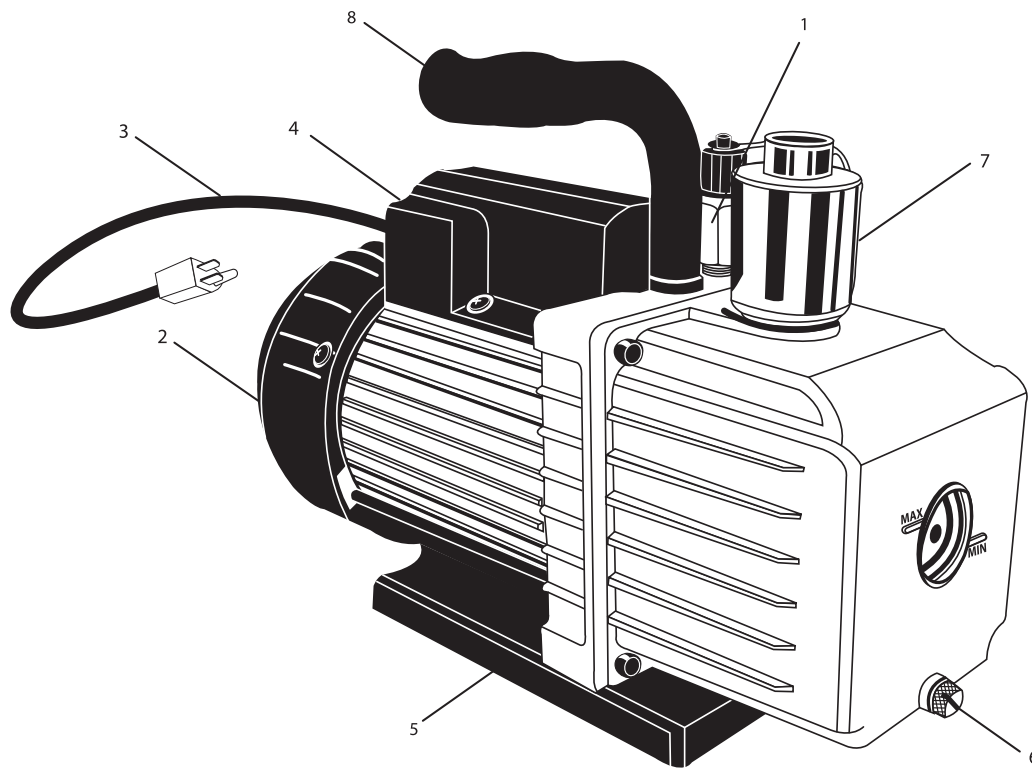

**Mastercool**<sup>®</sup> Inc.  
"World Class Quality"

**ONE STAGE ECONOMY SERIES  
VACUUM PUMP**

**Repairable Parts Breakdown  
(90062-A & 90066-A)**

REF.#	DESCRIPTION FOR 90062-A & 90066-A PARTS	PART #
1.	T-FITTING	90052-31
2.	FAN COVER	90062-A-FC
3.	110V POWER CORD	6535-110
4.	ON/OFF SWITCH - 90062-A	90062-A-SW
	ON/OFF SWITCH - 90066-A	98300-006-66
5.	BASE PLATE	90062-A-BP
6.	OIL DRAIN FITTING WITH O-RINGS	90062-A-28
7.	EXHAUST FITTING	90066-2V-10
8.	HANDLE	90062-A-H