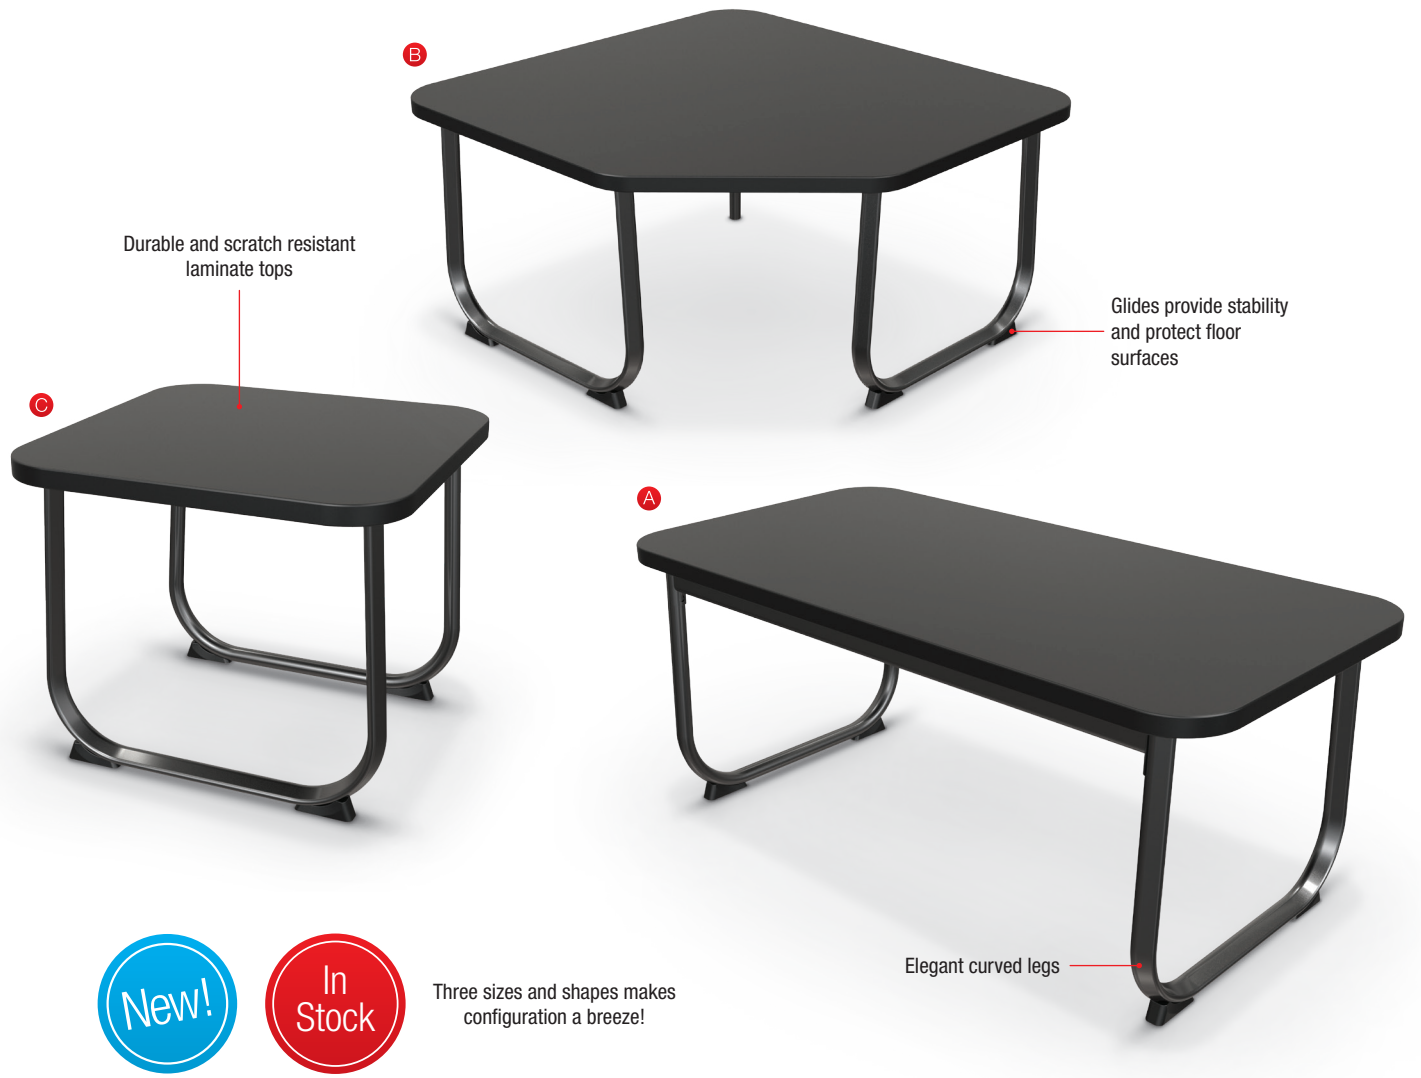

## Oui

Reception & Lobby Tables

## A-C. Oui Reception & Lobby Tables

- Give your guests a first impression that lasts with the Oui line of reception and lobby tables.
- Easy to assemble tables are available in a coffee table, corner table, or end table, all designed for hassle-free configuration in any setting.
- Elegant sled base legs include glides to protect floor surfaces and to provide stability.
- Tables coordinate flawlessly with the Oui Stacking Chair for a full reception/ waiting room furniture solution.
- TAA compliant. Has achieved GREENGUARD GOLD Certification. Custom tops available. Call for details.

Key	Part No.	Description	Dimensions	Ship Wt.
Oui Reception & Lobby Tables				
A	90460*	Coffee Table	19"H x 40"W x 20"D	26 lbs
B	90461*	Corner Table	19"H x 31"W x 31"D	26 lbs
C	90462*	End Table	19"H x 20"W x 20"D	17 lbs